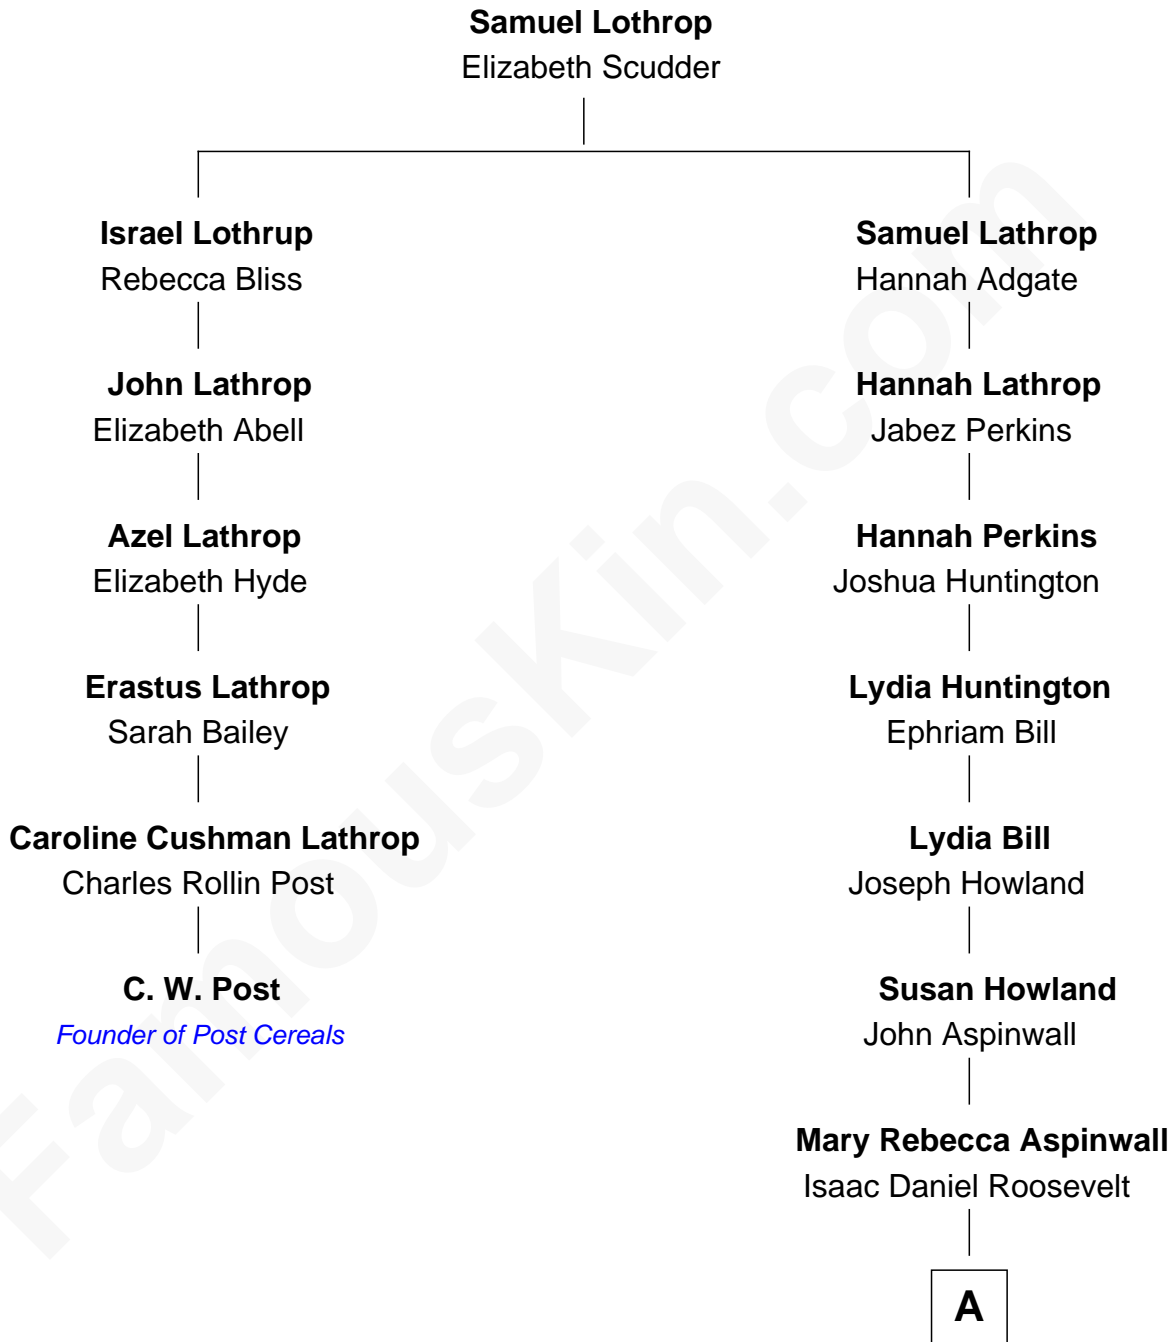

# FamousKin.com Relationship Chart of

**C. W. Post**

*Founder of Post Cereals*

5th cousin 3 times removed of

**Franklin D. Roosevelt**

*32nd U.S. President*

**A**

|  
**James Roosevelt**

Sara Delano

|  
**Franklin D. Roosevelt**

*32nd U.S. President*

FamousKin.com