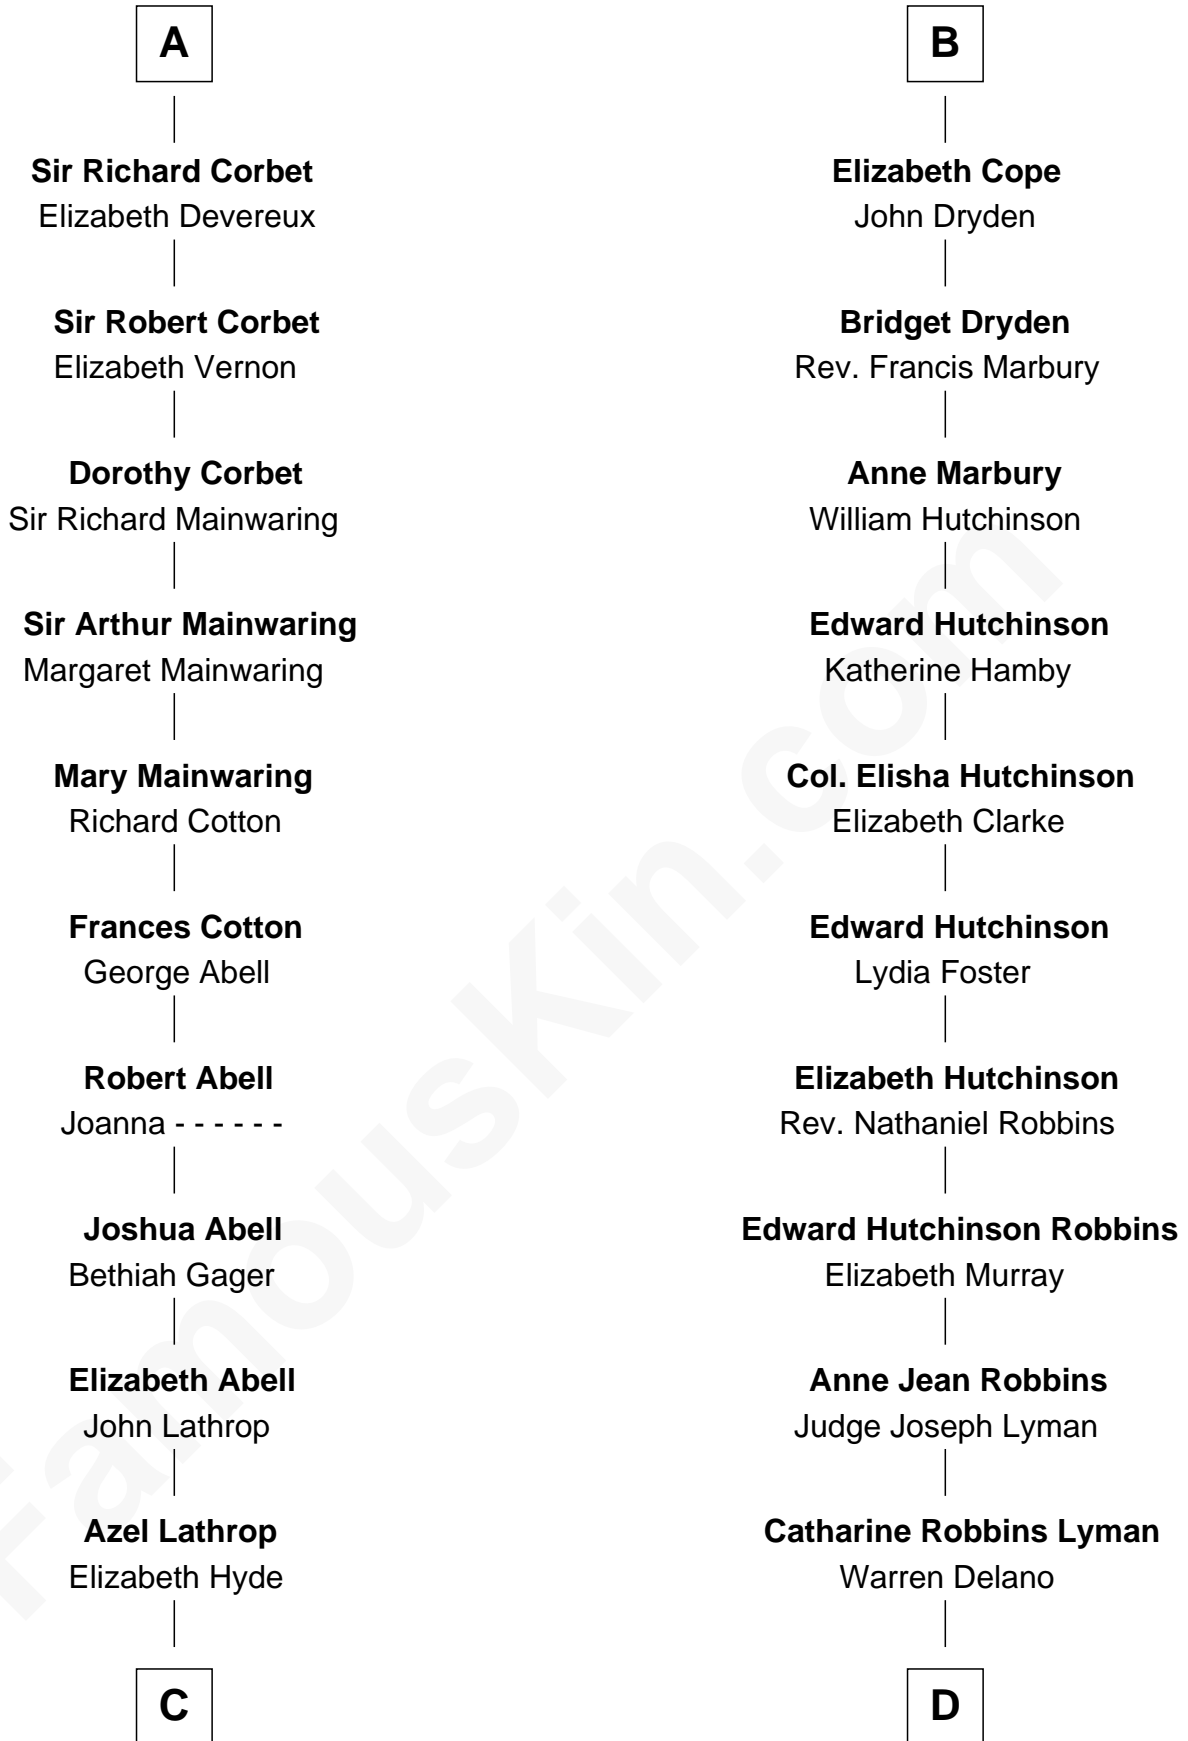

FamousKin.com Relationship Chart of

C. W. Post

Founder of Post Cereals

18th cousin 1 time removed of

Franklin D. Roosevelt

32nd U.S. President

Sir Gilbert Talbot

Pernel le Boteler

Elizabeth Talbot

Sir Henry de Grey

Richard Grey

Blanche de la Vache

Alice Grey

Sir William Burley

Elizabeth Burley

Sir John Hopton

Ankaret le Strange

Mary Talbot

Sir Thomas Greene

Sir Thomas Greene

Phillippa Ferrers

Elizabeth Greene

William Raleigh

Sir Edward Raleigh

Margaret Verney

Sir Edward Raleigh

Anne Chamberlayne

Bridget Raleigh

Sir John Cope

B

FamousKin.com