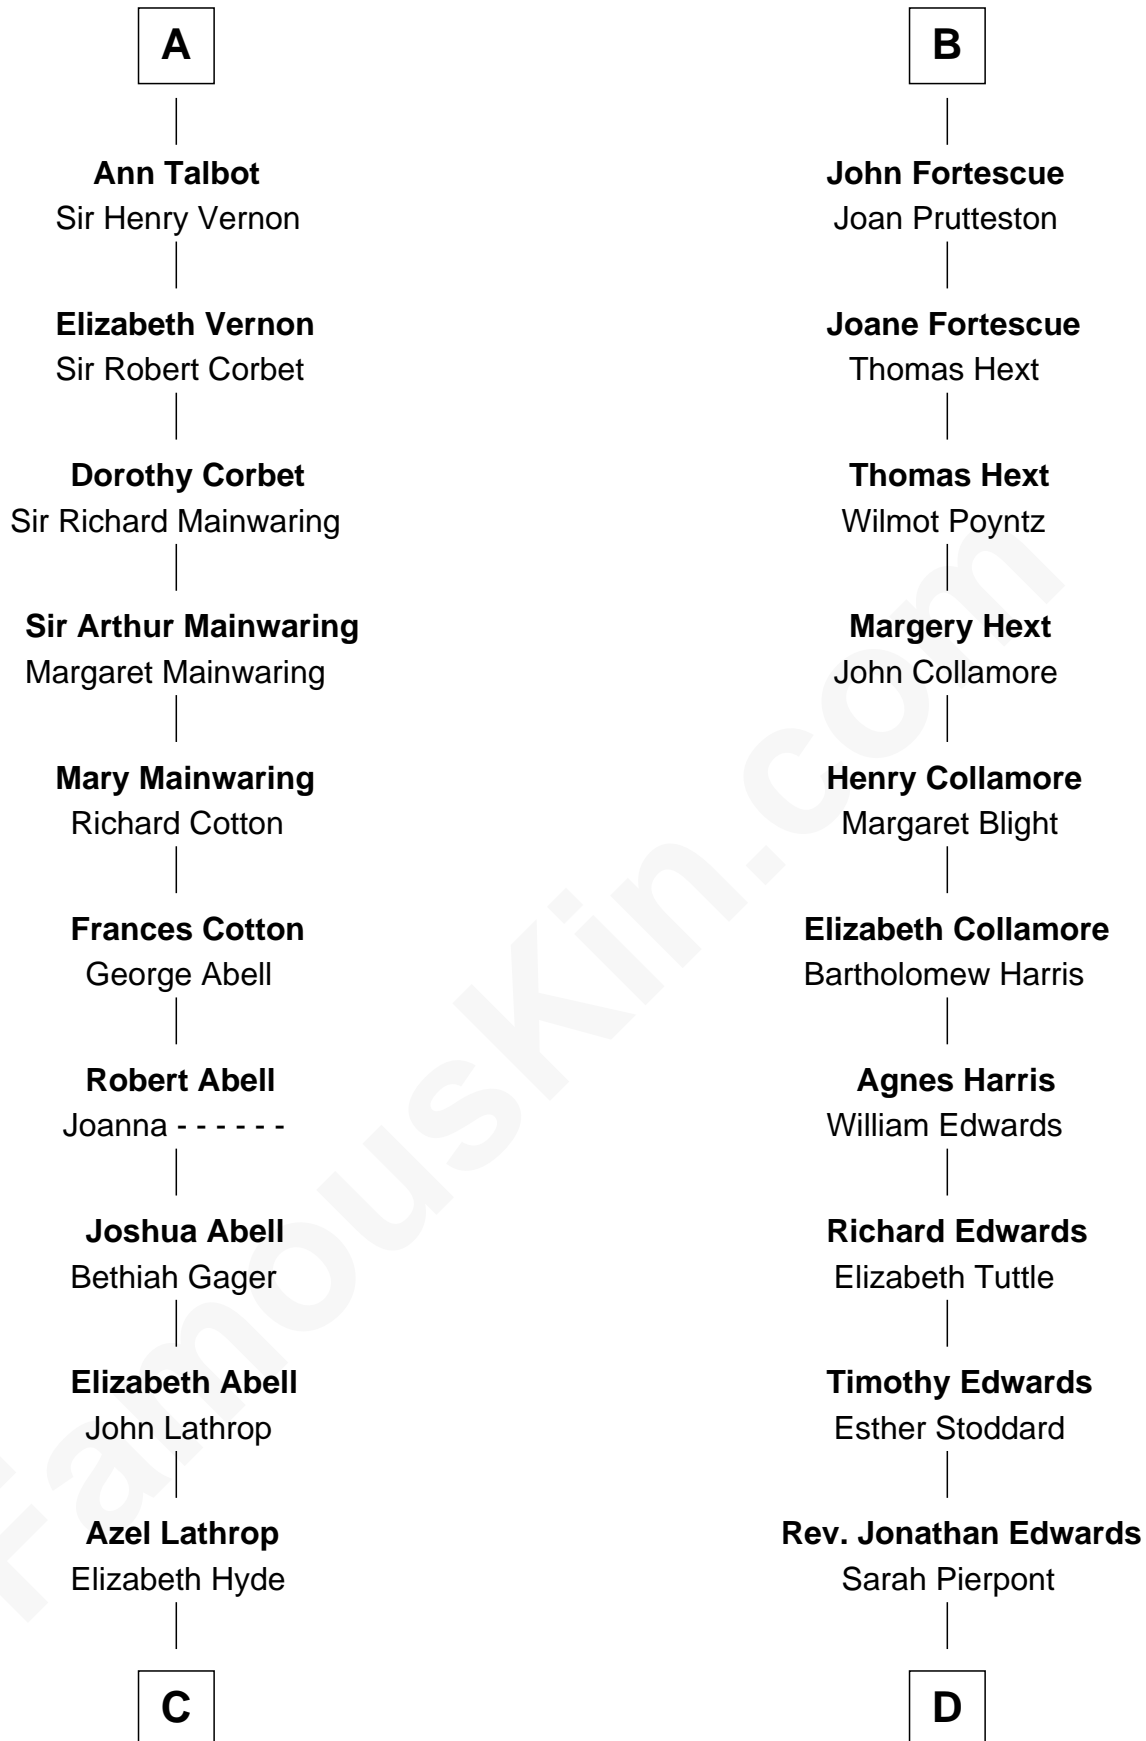

FamousKin.com Relationship Chart of

C. W. Post

Founder of Post Cereals

19th cousin 2 times removed of

Edith (Carow) Roosevelt

First Lady of President Theodore Roosevelt

Sir Geoffrey FitzPiers

Aveline de Clare

C

Erastus Lathrop

Sarah Bailey

Caroline Cushman Lathrop

Charles Rollin Post

C. W. Post

Founder of Post Cereals

D

Timothy Edwards

Rhoda Ogden

Sarah Edwards

Daniel Tyler

Gen. Daniel Tyler

Emily Lee

Gertrude Elizabeth Tyler

Charles Carow

Edith (Carow) Roosevelt

First Lady of Theodore Roosevelt