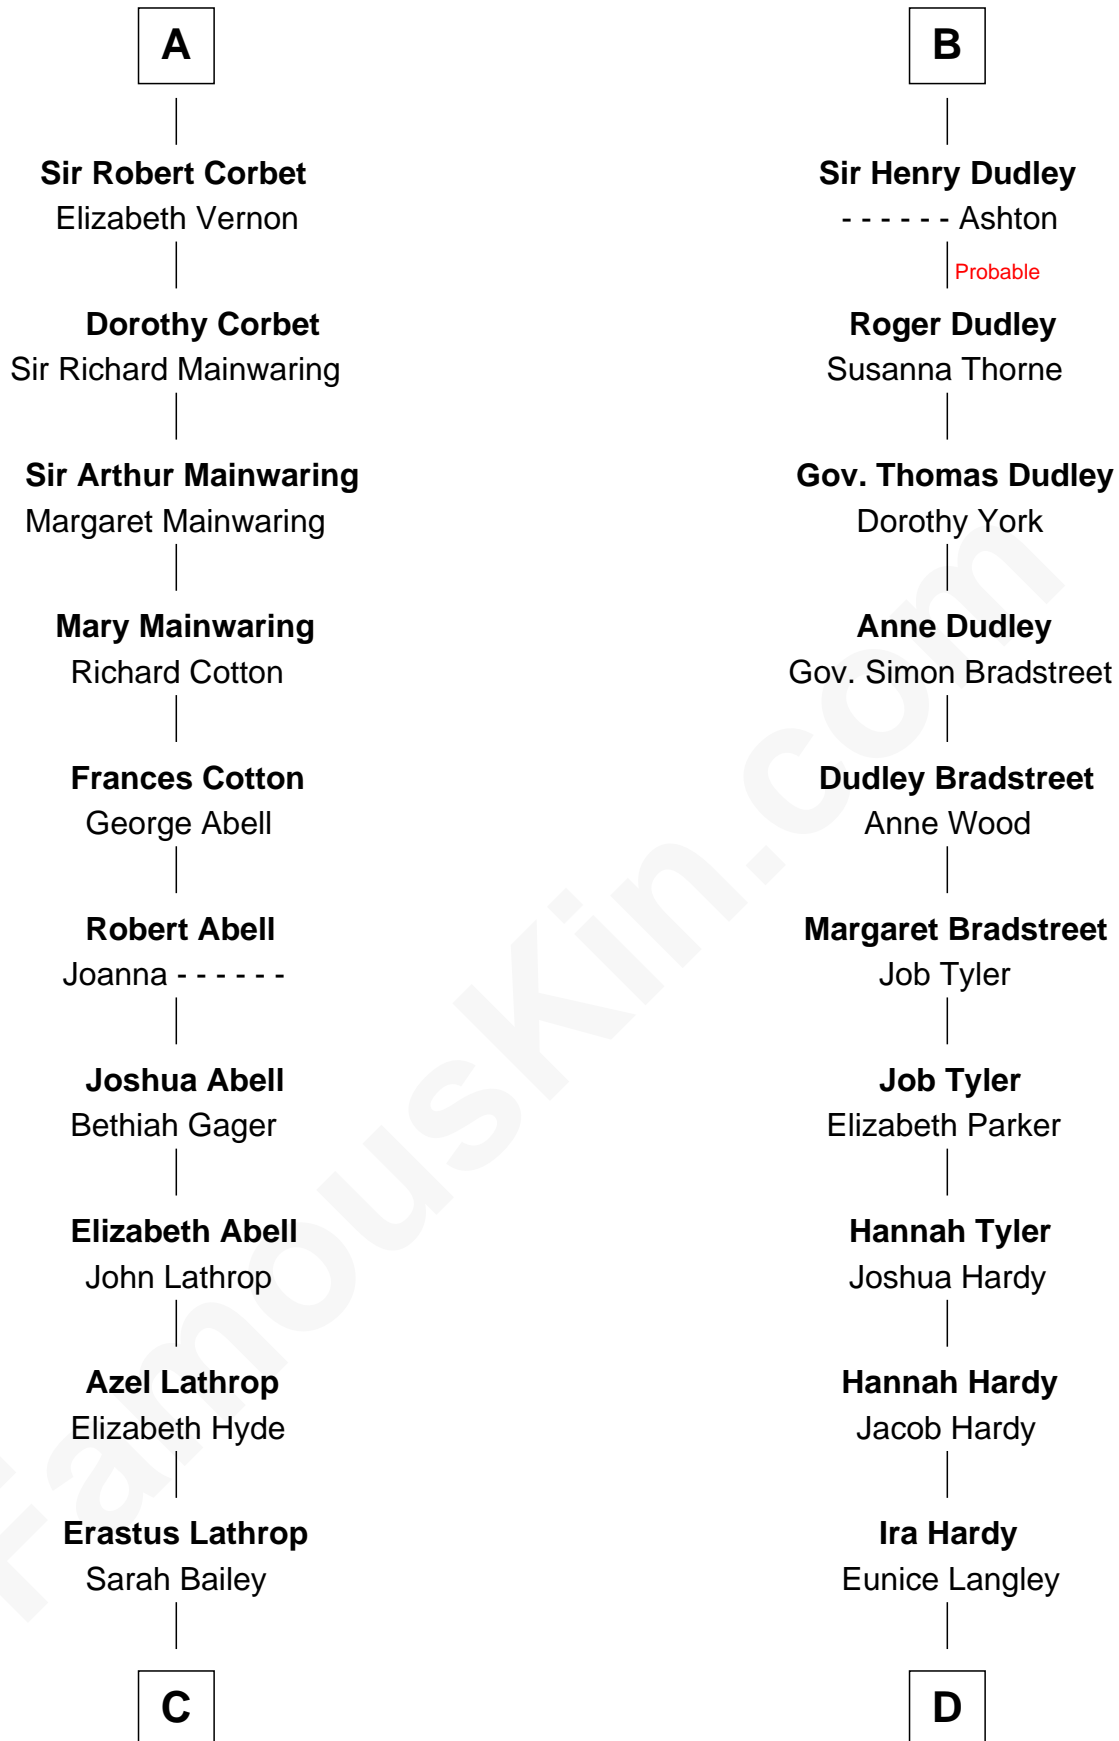

# FamousKin.com Relationship Chart of

**C. W. Post**

*Founder of Post Cereals*

18th cousin 3 times removed of

**James Taylor**

*Singer-Songwriter*

**Sir Roger de Grey**  
Elizabeth de Hastings

**C**

**Caroline Cushman Lathrop**

Charles Rollin Post

**C. W. Post**

*Founder of Post Cereals*

**D**

**Lovercia L. Hardy**

Willard Knox

**Fred Charles Knox**

Ruth Elizabeth Collins

**Ella Angelique Knox**

Henry Herman Woodard

**Gertrude Arline Woodard**

Dr. Isaac Montrose Taylor

**James Taylor**

*Singer-Songwriter*