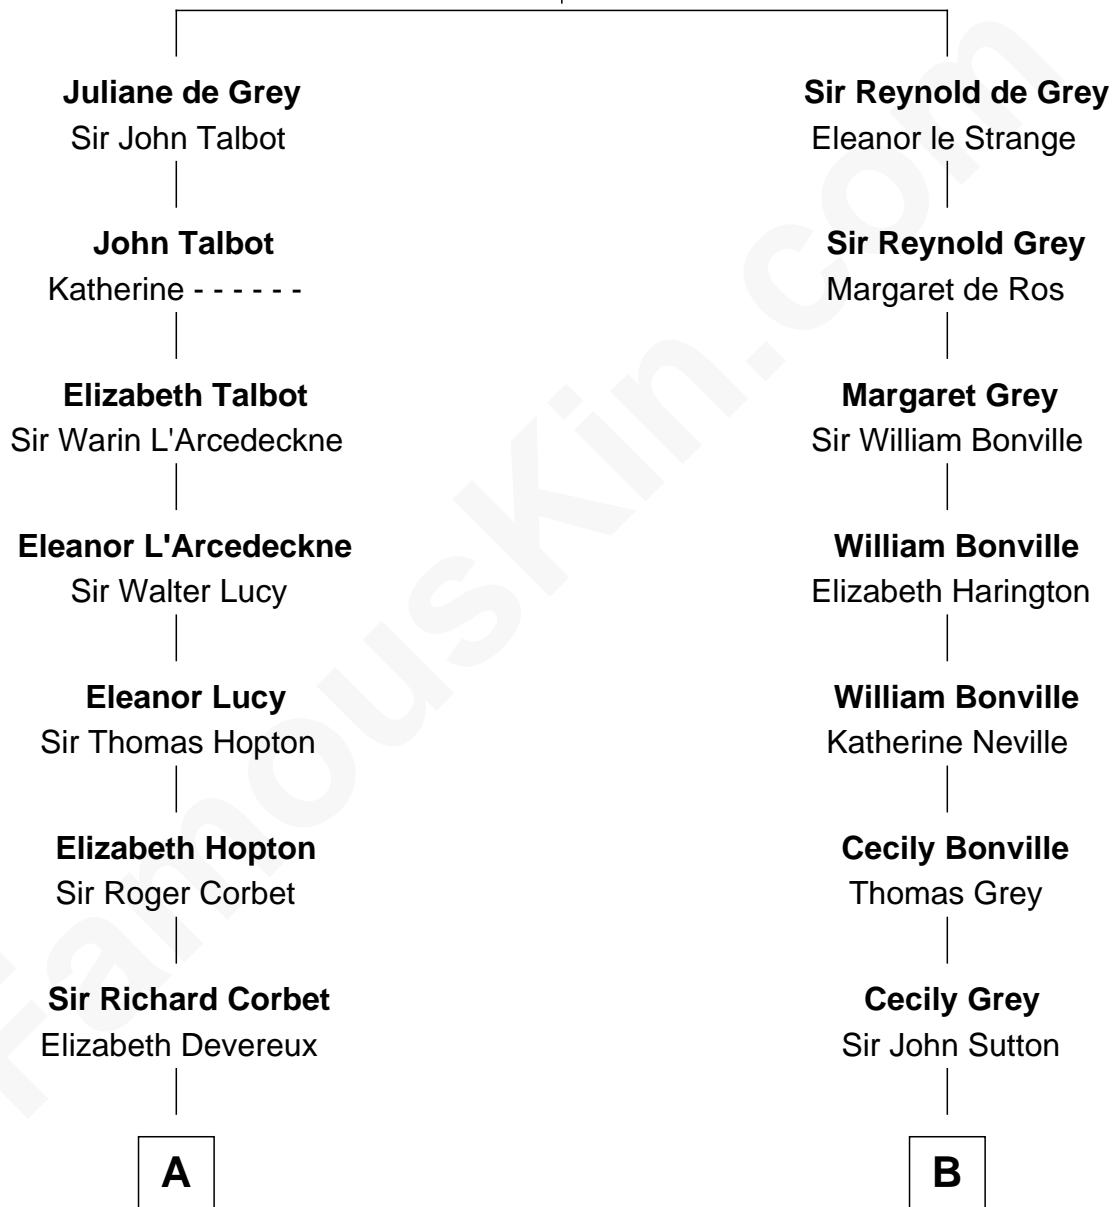

# FamousKin.com Relationship Chart of

**C. W. Post**

*Founder of Post Cereals*

18th cousin 3 times removed of

**James Taylor**

*Singer-Songwriter*

**Sir Roger de Grey**  
Elizabeth de Hastings

**C**

**Caroline Cushman Lathrop**

Charles Rollin Post

**C. W. Post**

*Founder of Post Cereals*

**D**

**Lovercia L. Hardy**

Willard Knox

**Fred Charles Knox**

Ruth Elizabeth Collins

**Ella Angelique Knox**

Henry Herman Woodard

**Gertrude Arline Woodard**

Dr. Isaac Montrose Taylor

**James Taylor**

*Singer-Songwriter*