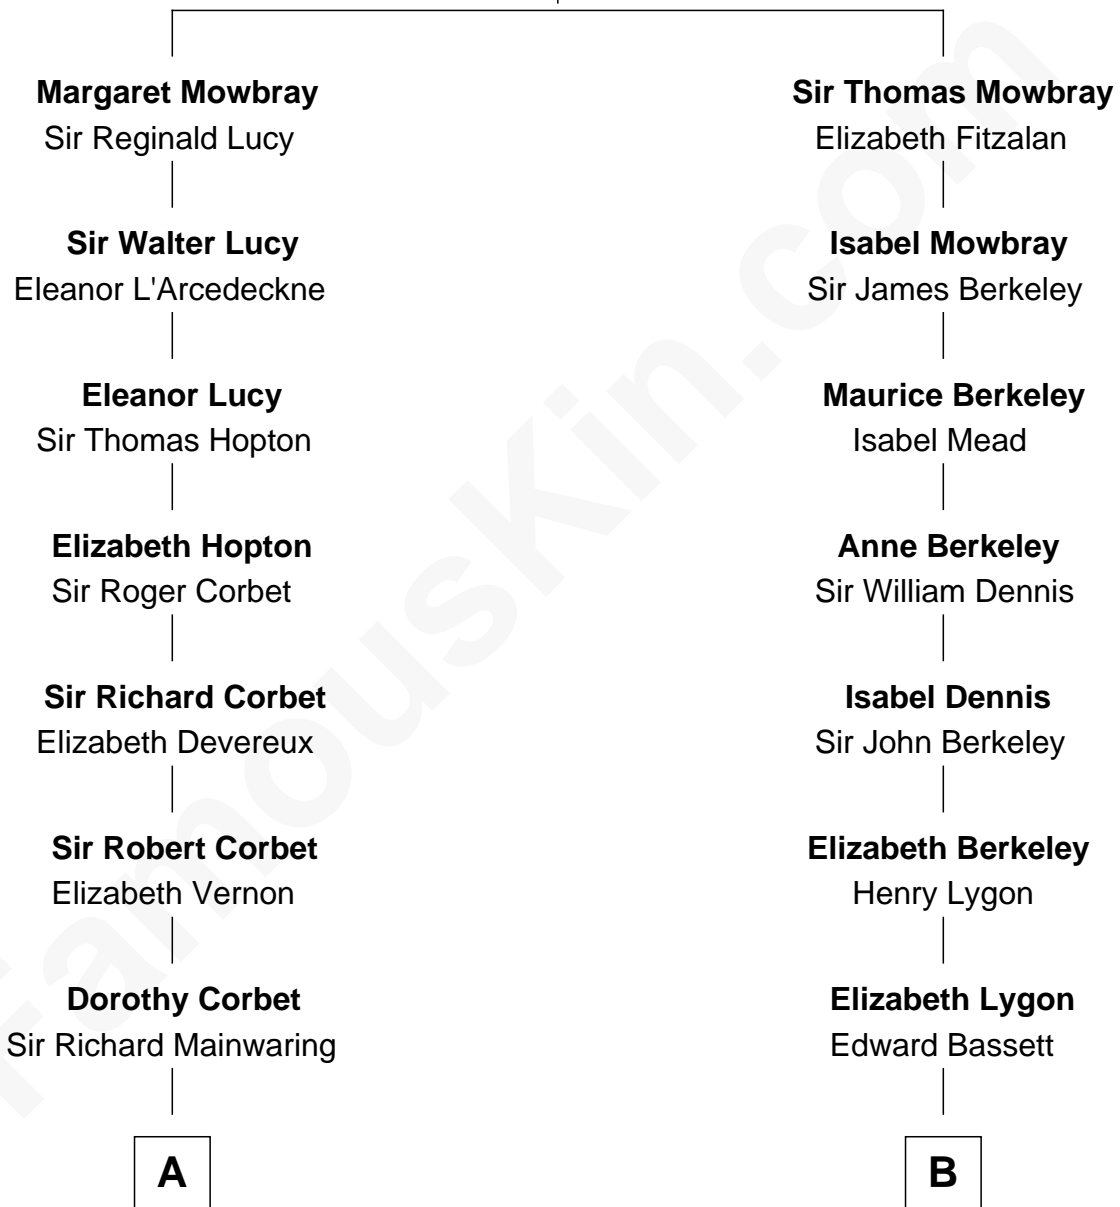

FamousKin.com Relationship Chart of

C. W. Post

Founder of Post Cereals

16th cousin 3 times removed of

James Taylor

Singer-Songwriter

John de Mowbray
Elizabeth de Segrave

C

Theodosia Haynes

Alexander Taylor

Dr. Isaac Montrose Taylor

Gertrude Arline Woodard

James Taylor

Singer-Songwriter

FamousKin.com