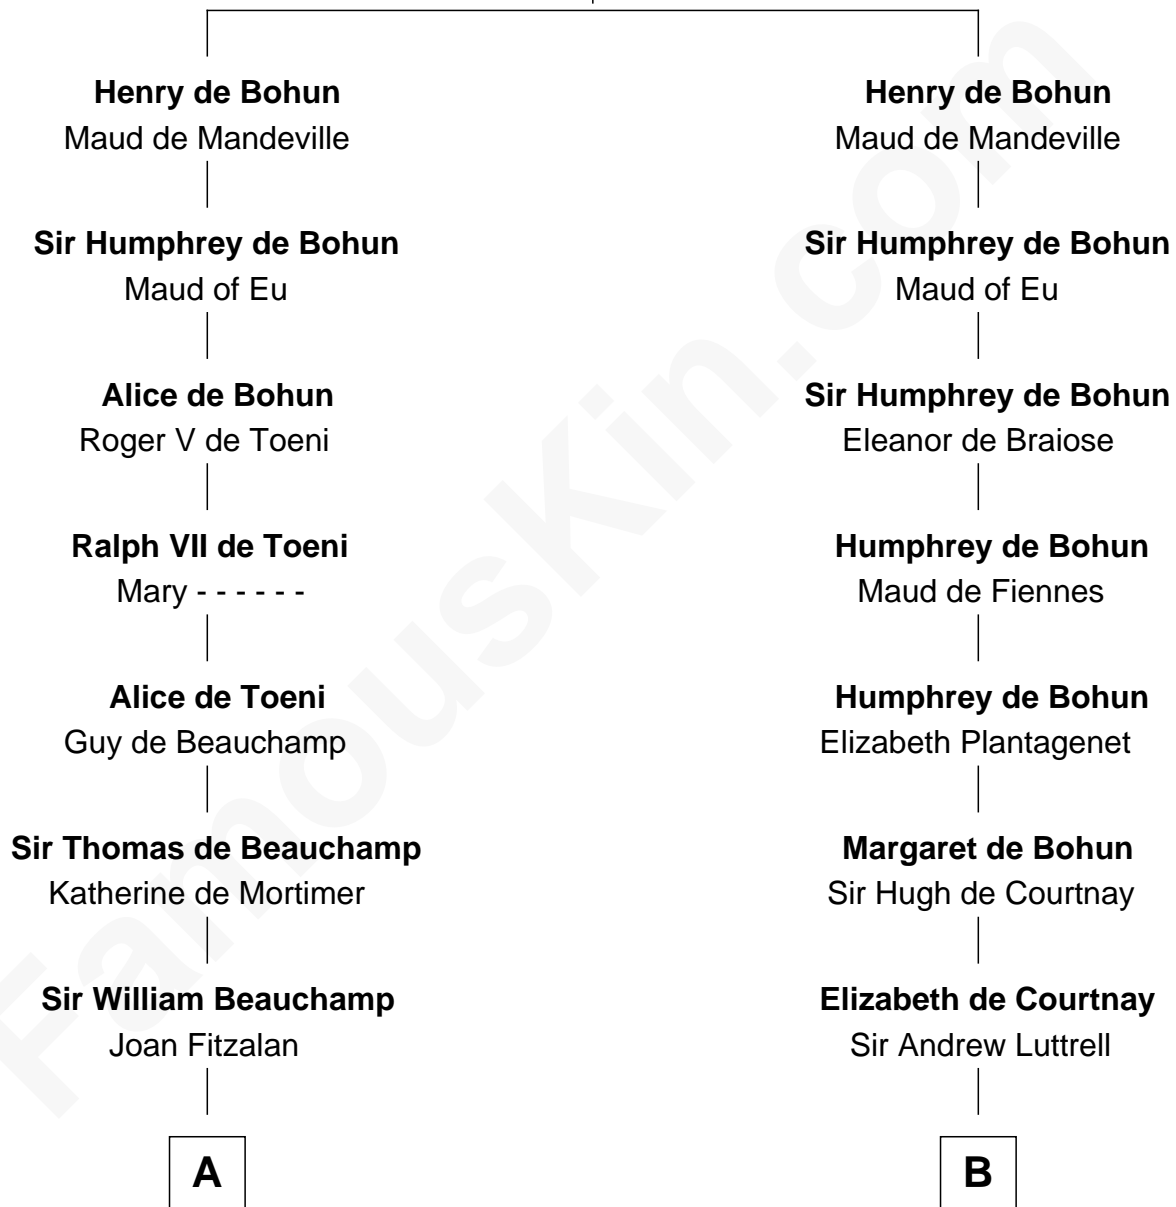

FamousKin.com Relationship Chart of

C. W. Post

Founder of Post Cereals

18th cousin 3 times removed of

Carter Braxton

Signer of the Declaration of Independence

Humphrey IV de Bohun

Margaret of Scotland

C

Elizabeth Abell

John Lathrop

Azel Lathrop

Elizabeth Hyde

Erastus Lathrop

Sarah Bailey

Caroline Cushman Lathrop