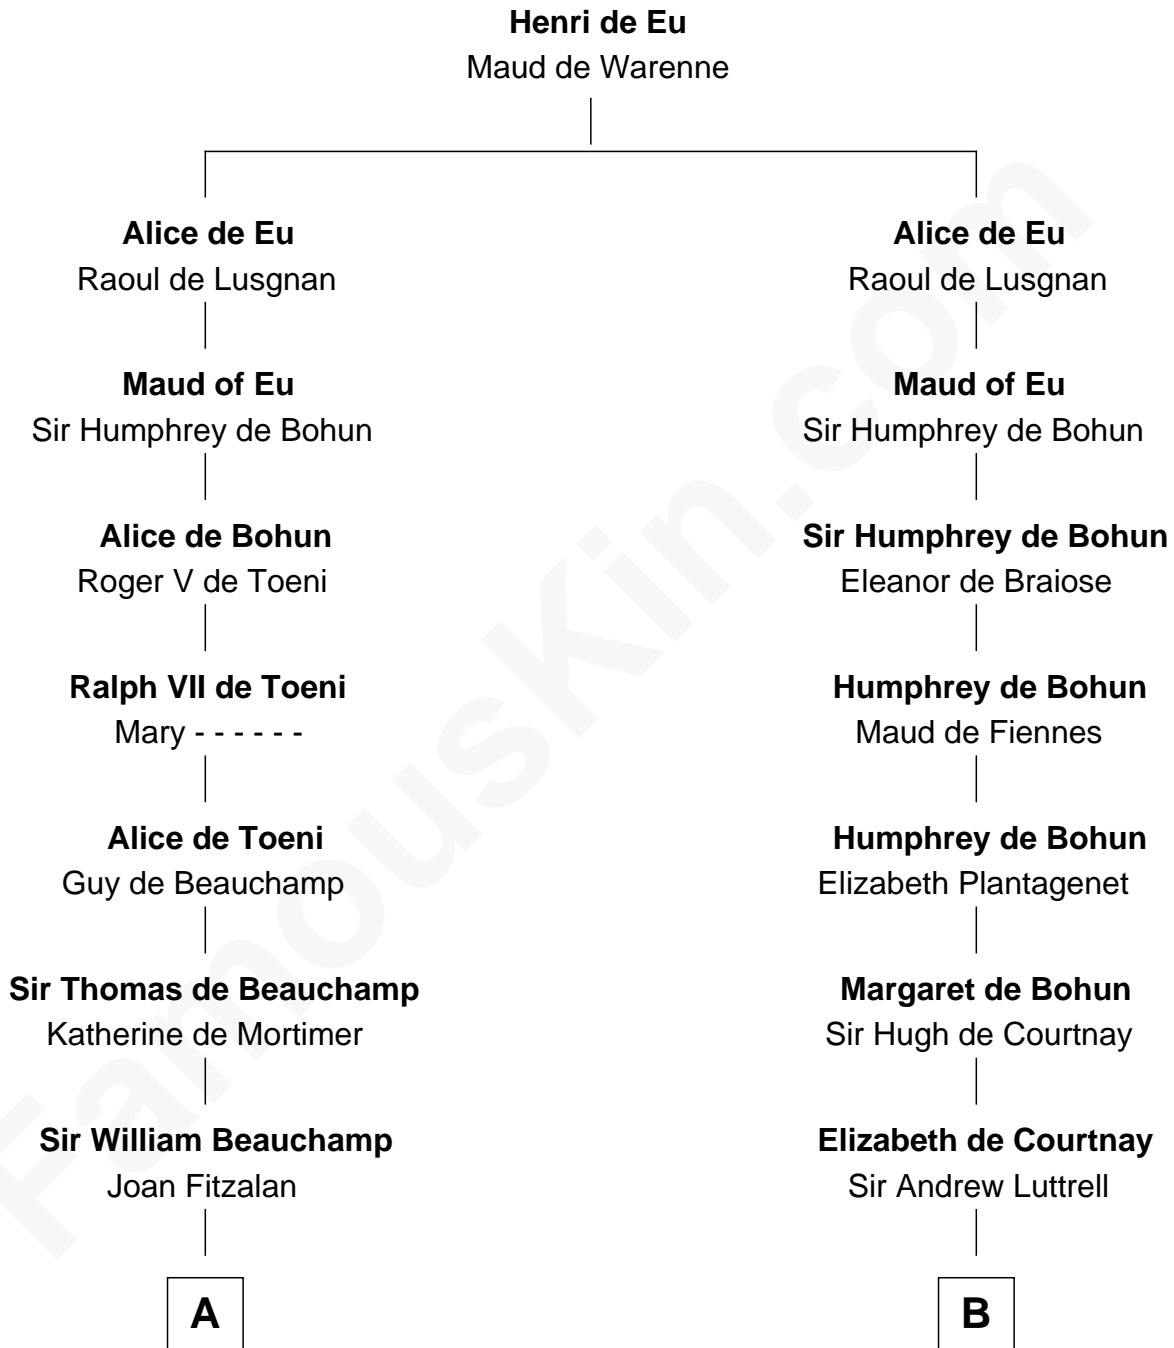

# FamousKin.com Relationship Chart of

**C. W. Post**

*Founder of Post Cereals*

18th cousin 3 times removed of

**Carter Braxton**

*Signer of the Declaration of Independence*

**C**

**Elizabeth Abell**

John Lathrop

**Azel Lathrop**

Elizabeth Hyde

**Erastus Lathrop**

Sarah Bailey

**Caroline Cushman Lathrop**

Charles Rollin Post

**C. W. Post**

*Founder of Post Cereals*

**D**

**Mary Carter**

George Braxton

**Carter Braxton**

*Signer of Declaration of Independence*

FamousKin.com