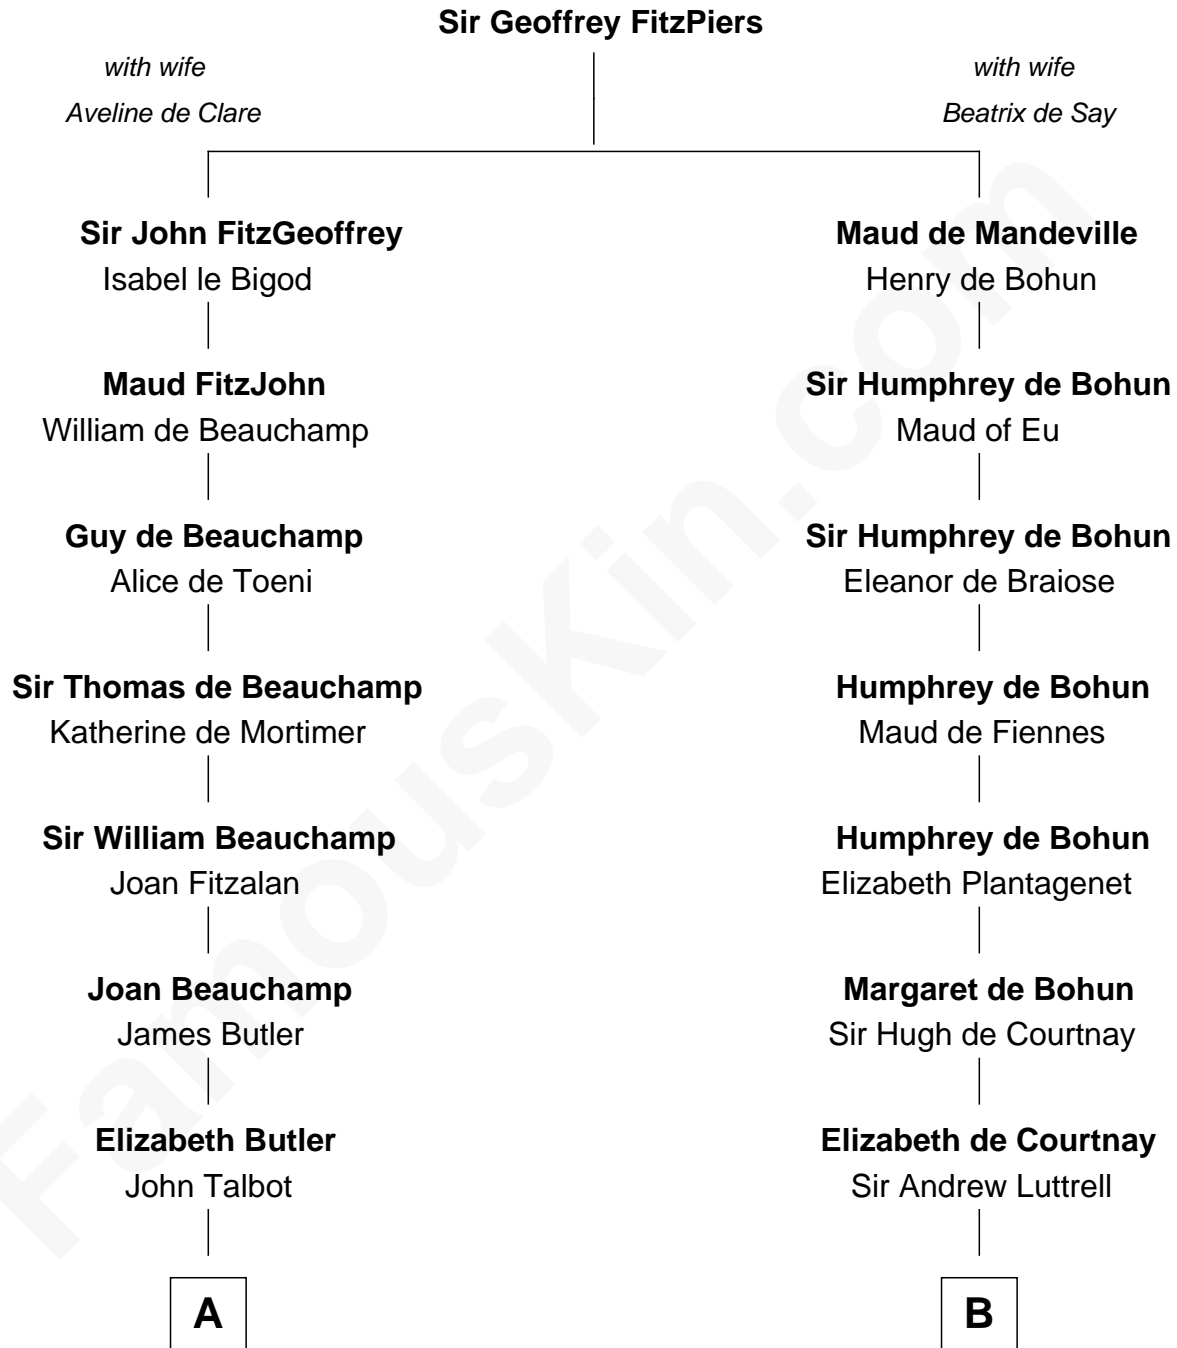

FamousKin.com Relationship Chart of

C. W. Post

Founder of Post Cereals

18th cousin 1 time removed of

Carter Braxton

Signer of the Declaration of Independence

FamousKin.com