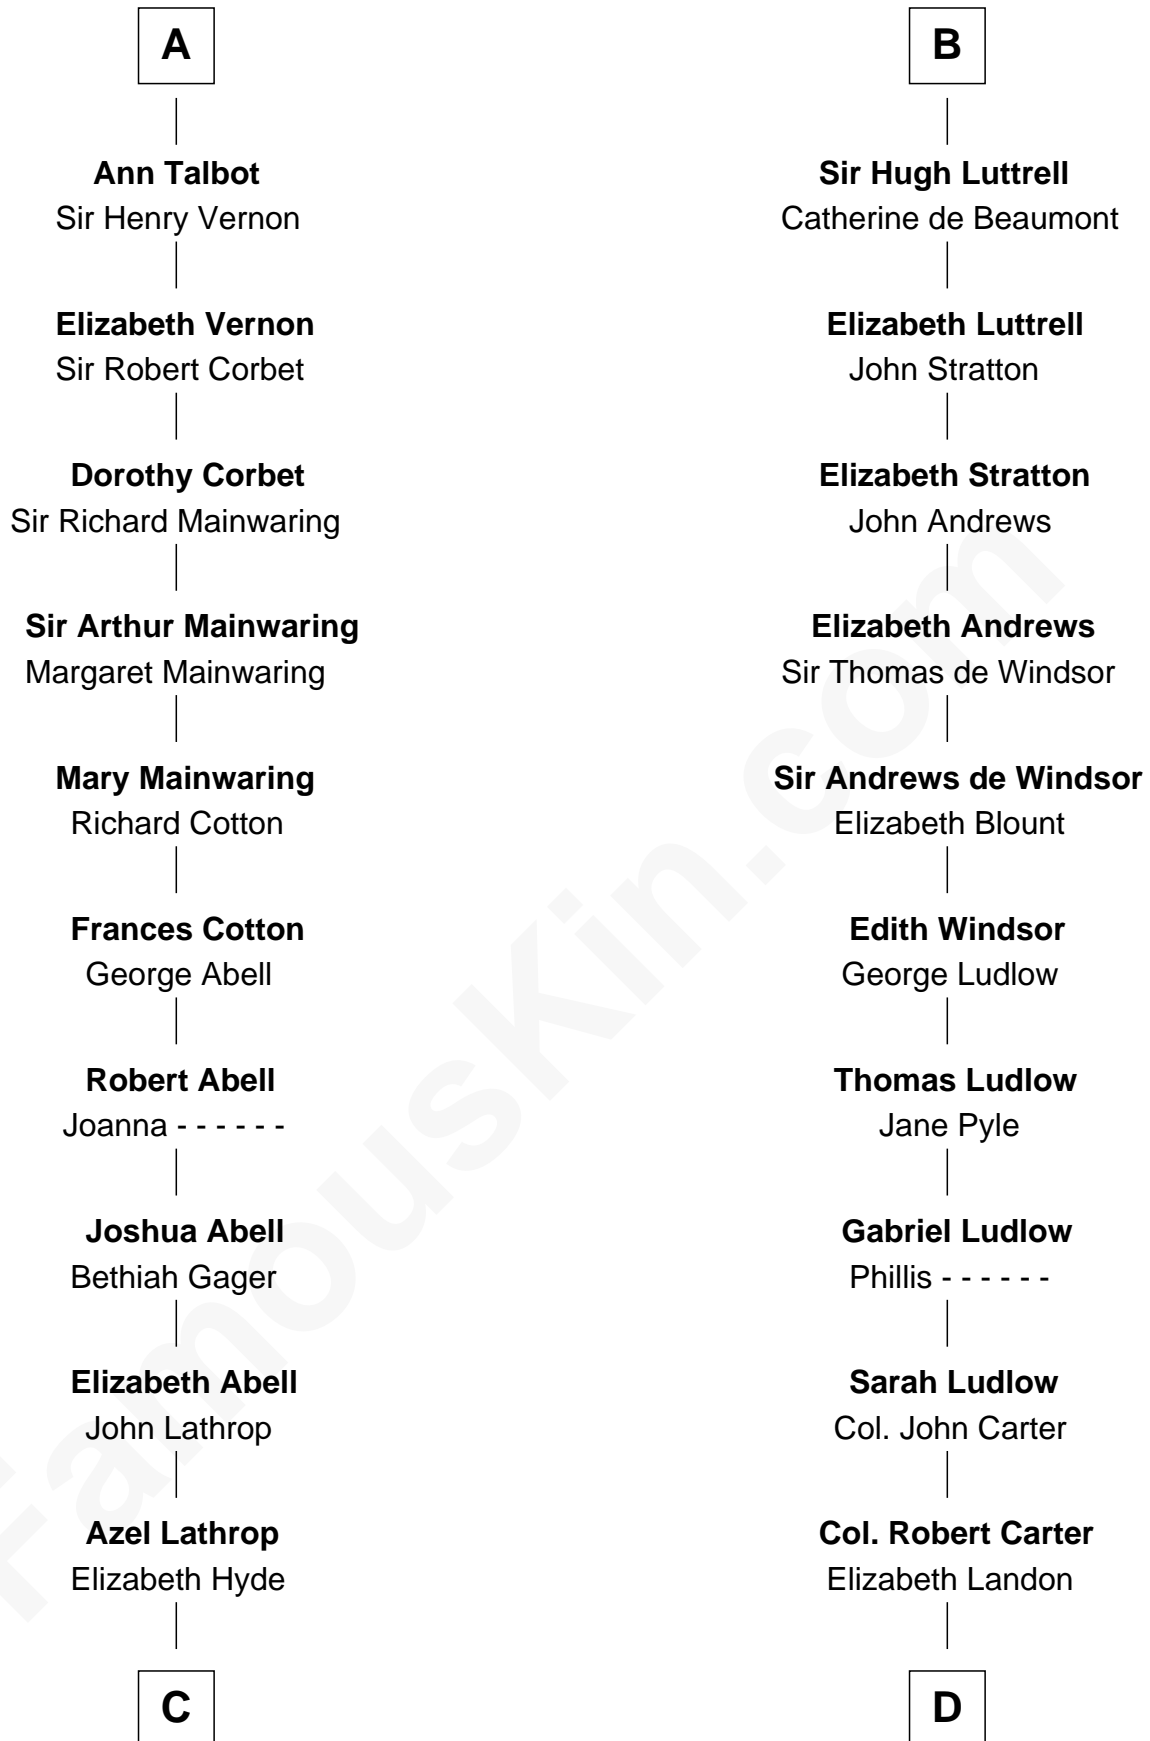

FamousKin.com Relationship Chart of

C. W. Post

Founder of Post Cereals

18th cousin 1 time removed of

Carter Braxton

Signer of the Declaration of Independence

FamousKin.com