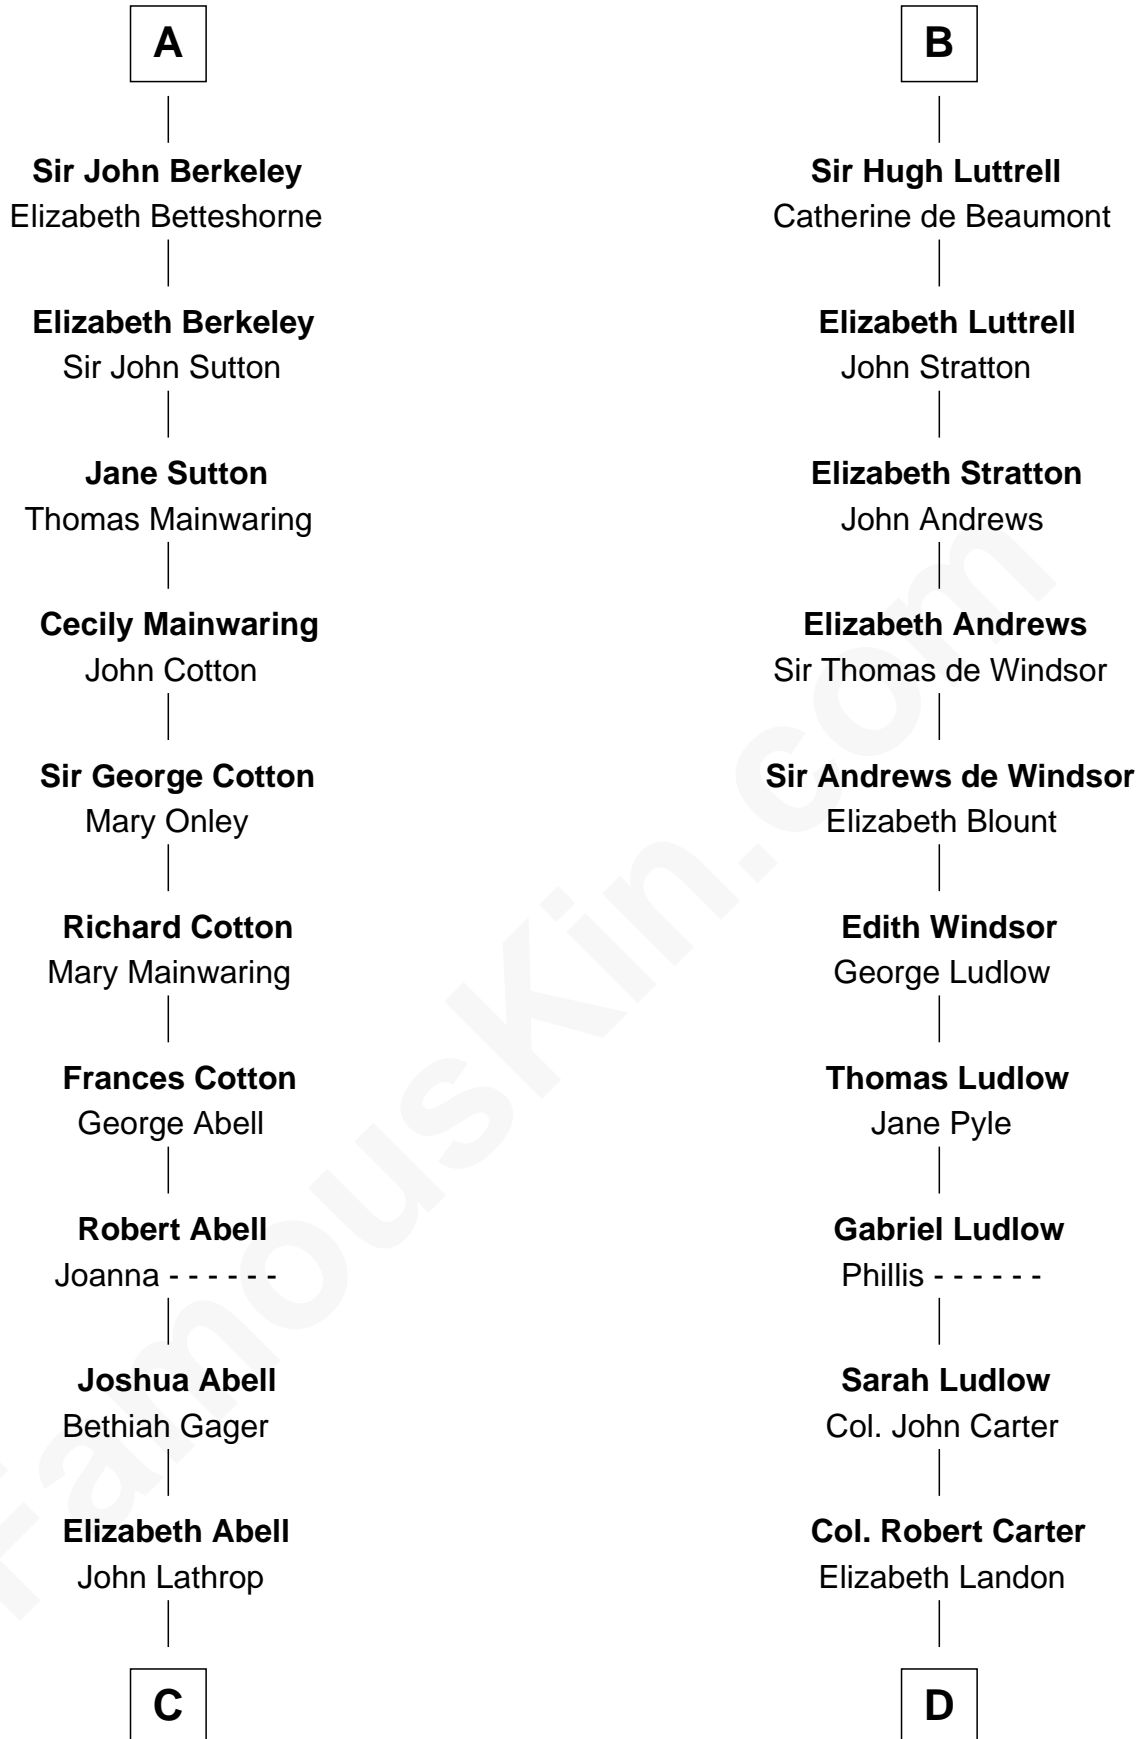

FamousKin.com Relationship Chart of

C. W. Post

Founder of Post Cereals

18th cousin 2 times removed of

Carter Braxton

Signer of the Declaration of Independence

Geoffrey Plantagenet

Maud of England

Eleanor of Aquitaine

John, King of England

Isabelle of Angoulême

Henry III, King of England

Eleanor of Provence

Edward I, King of England

Eleanor of Castile

Elizabeth Plantagenet

Humphrey de Bohun

Margaret de Bohun

Sir Hugh de Courtnay

Elizabeth de Courtnay

Sir Andrew Luttrell

B

C

Azel Lathrop
Elizabeth Hyde

Erastus Lathrop
Sarah Bailey

Caroline Cushman Lathrop
Charles Rollin Post

C. W. Post
Founder of Post Cereals

D

Mary Carter
George Braxton

Carter Braxton
Signer of Declaration of Independence

FamousKin.com