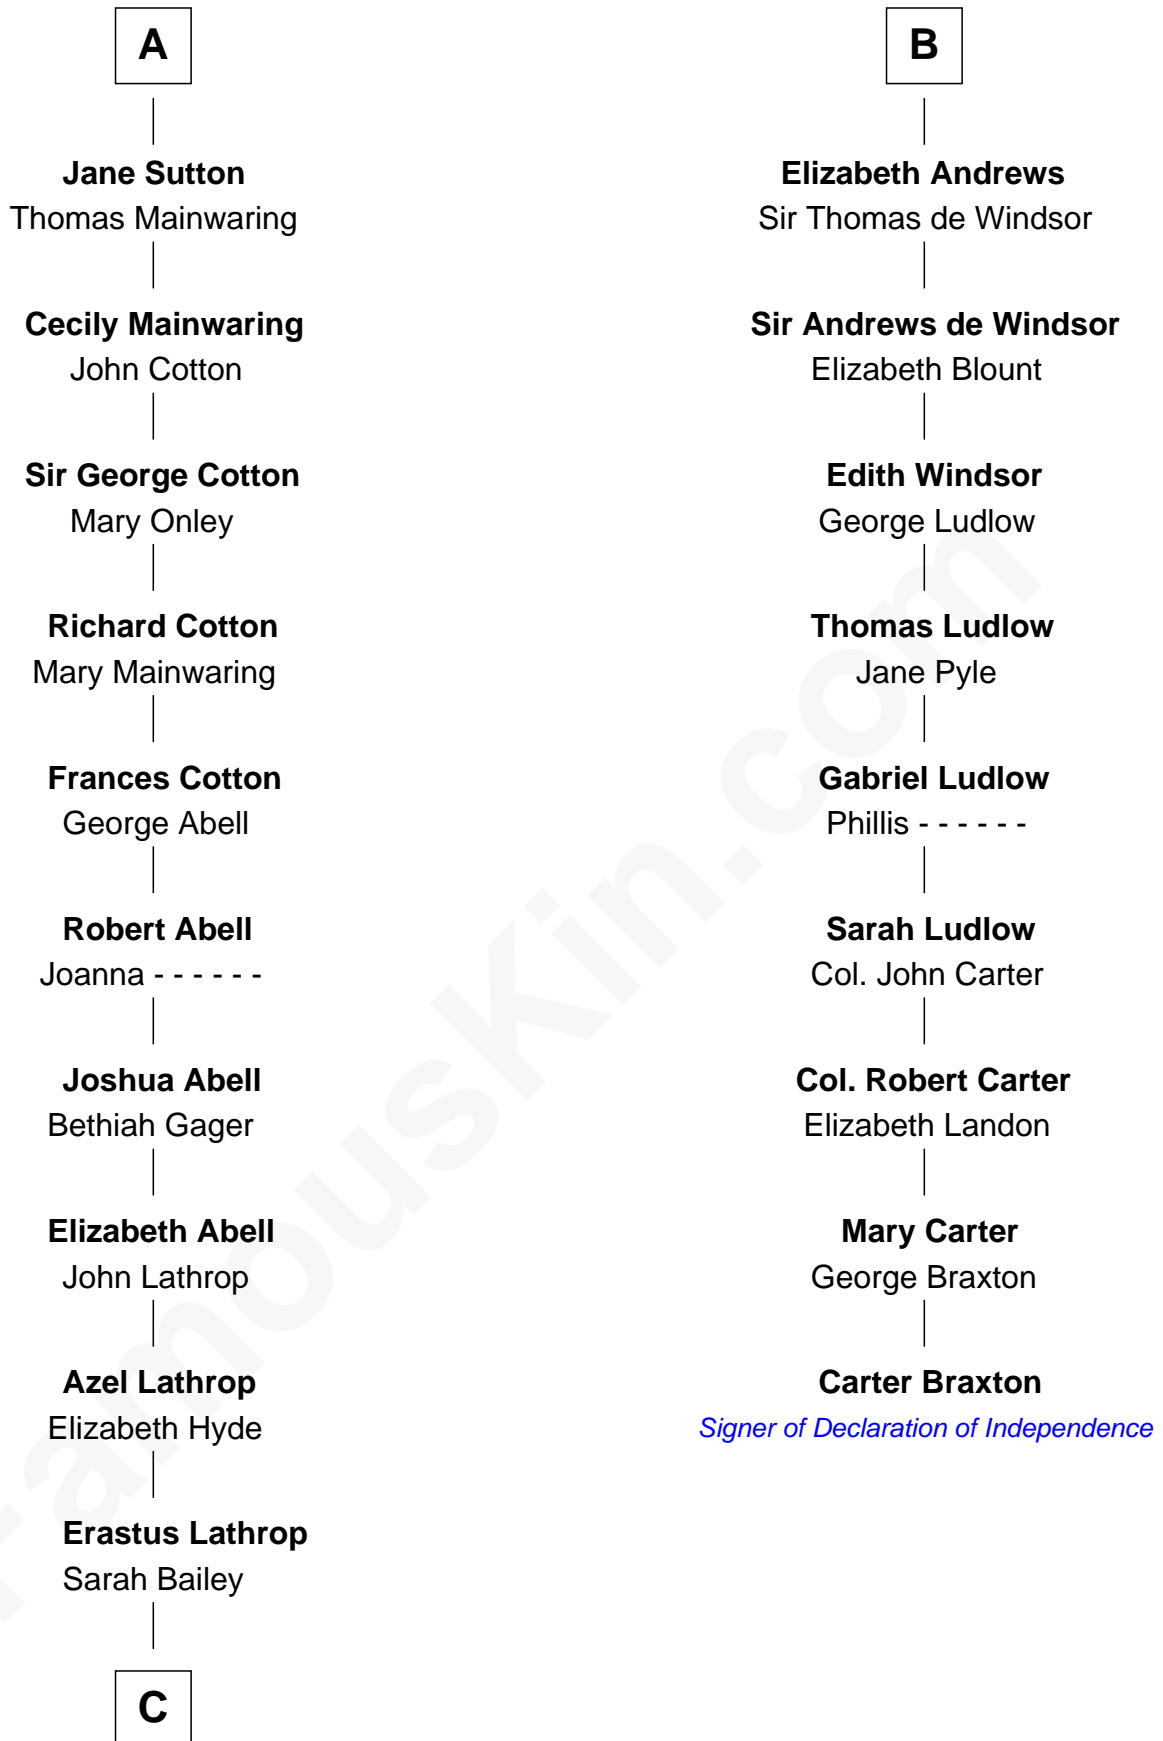

FamousKin.com Relationship Chart of

C. W. Post

Founder of Post Cereals

15th cousin 3 times removed of

Carter Braxton

Signer of the Declaration of Independence

Sir Hugh le Despencer

Aveline Basset

Catherine de Beaumont

Elizabeth Luttrell

John Stratton

Elizabeth Stratton

John Andrews

B

C

—
Caroline Cushman Lathrop