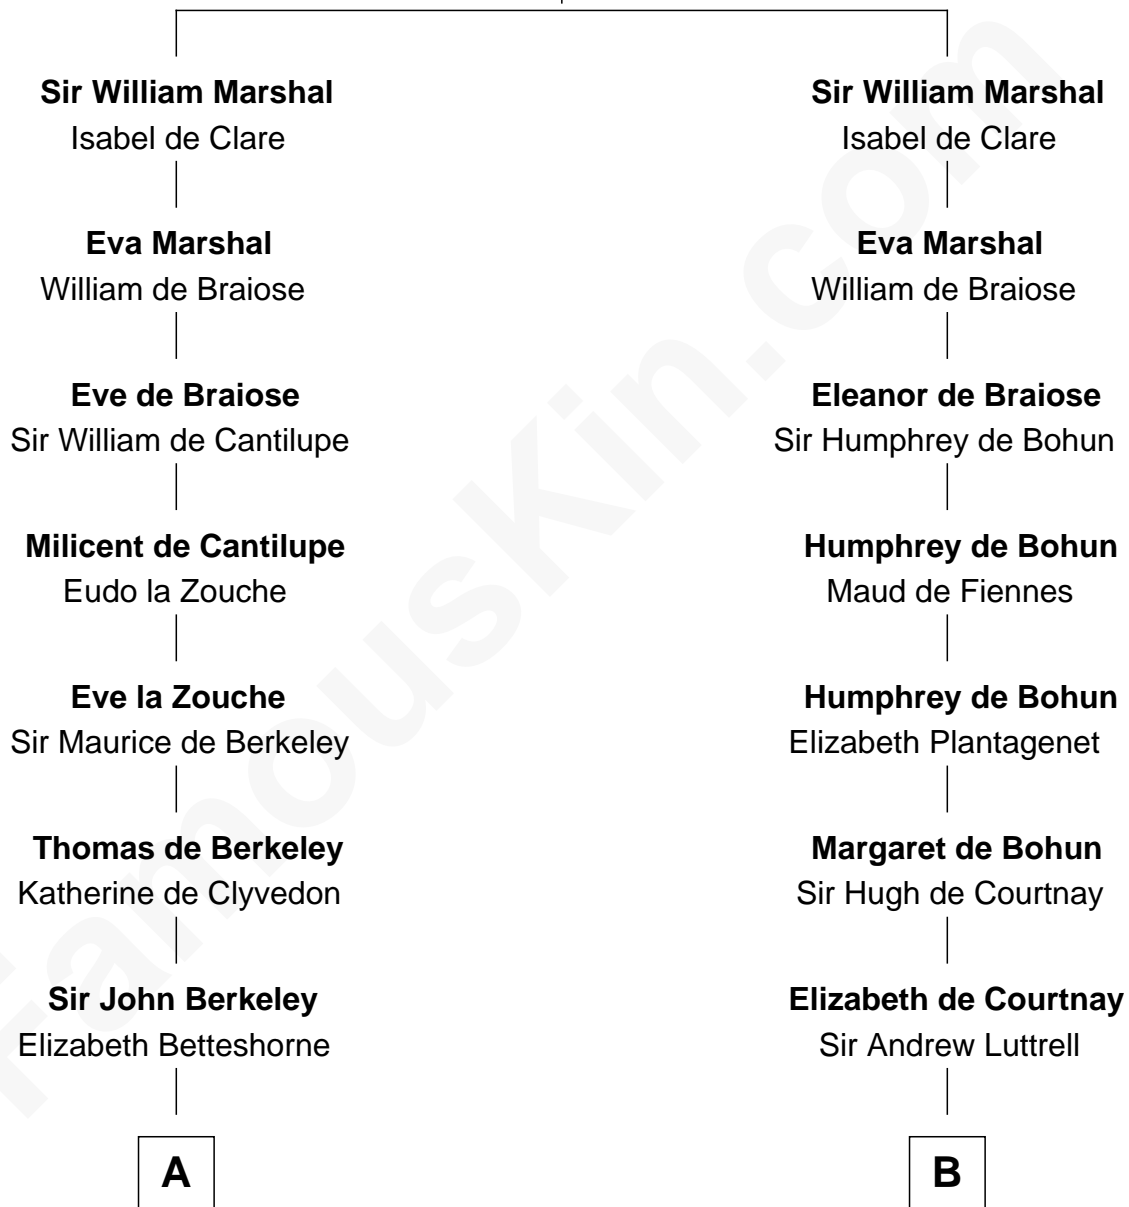

FamousKin.com Relationship Chart of

C. W. Post

Founder of Post Cereals

18th cousin 1 time removed of

Carter Braxton

Signer of the Declaration of Independence

John FitzGilbert
Sybilla of Salisbury

FamousKin.com