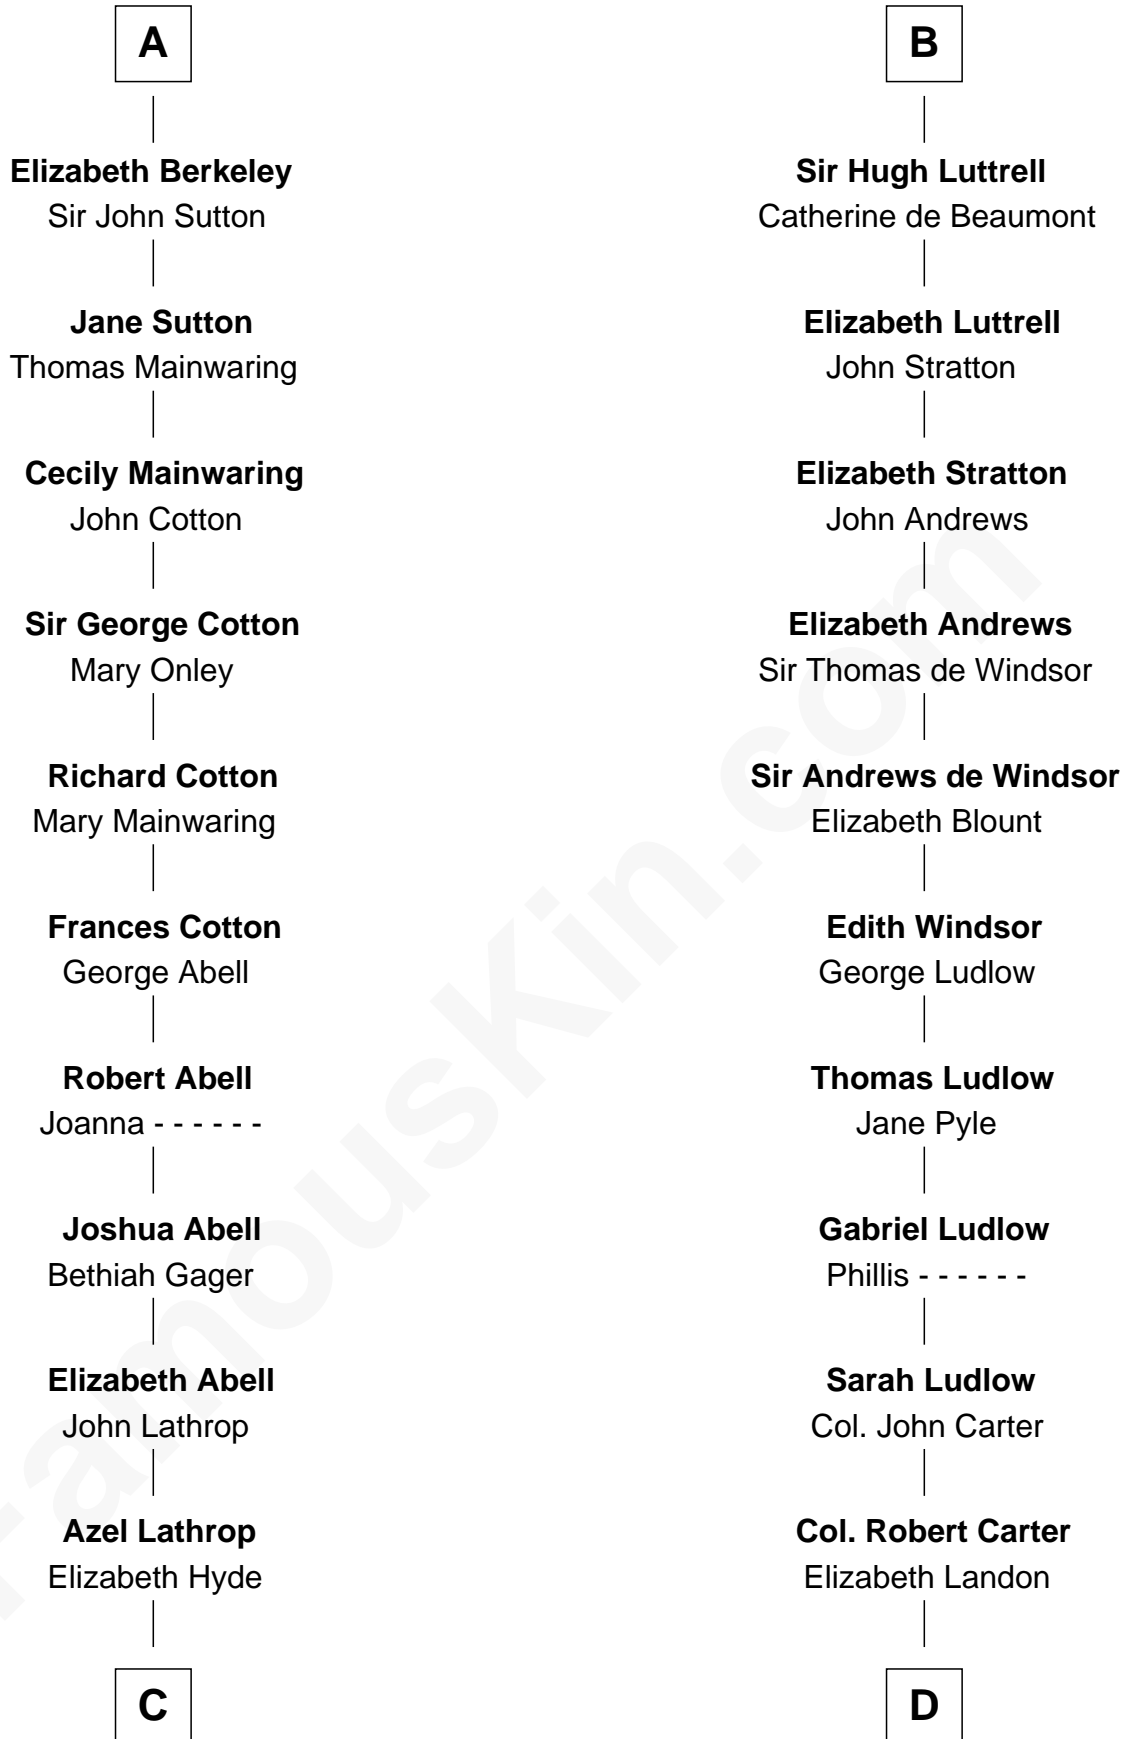

FamousKin.com Relationship Chart of

C. W. Post

Founder of Post Cereals

18th cousin 1 time removed of

Carter Braxton

Signer of the Declaration of Independence

John FitzGilbert
Sybilla of Salisbury

FamousKin.com