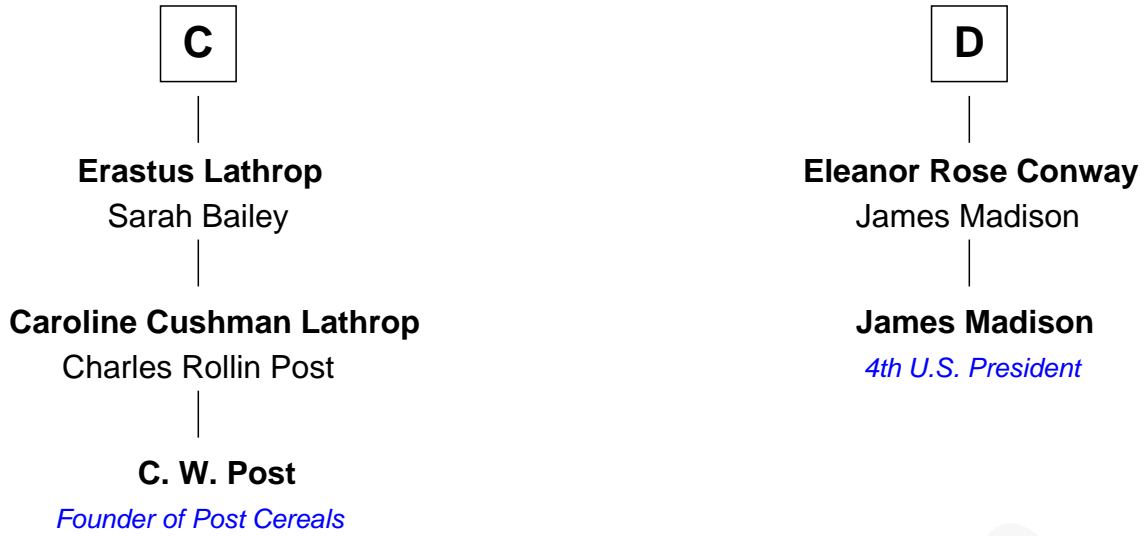

FamousKin.com Relationship Chart of

C. W. Post

Founder of Post Cereals

18th cousin 1 time removed of

James Madison

4th U.S. President

Sir Ralph de Somery

Margaret le Gras

Sir Roger de Somery
Amabil de Chaucombe

Roger de Somery
Agnes -----

Margaret de Somery
Sir John de Sutton

Sir John de Sutton
Isabel de Cherleton

Sir John de Sutton
Joan de Clinton

Sir John Sutton
Alice le Despenser

Margaret de Stafford
Sir Ralph Neville

B

FamousKin.com