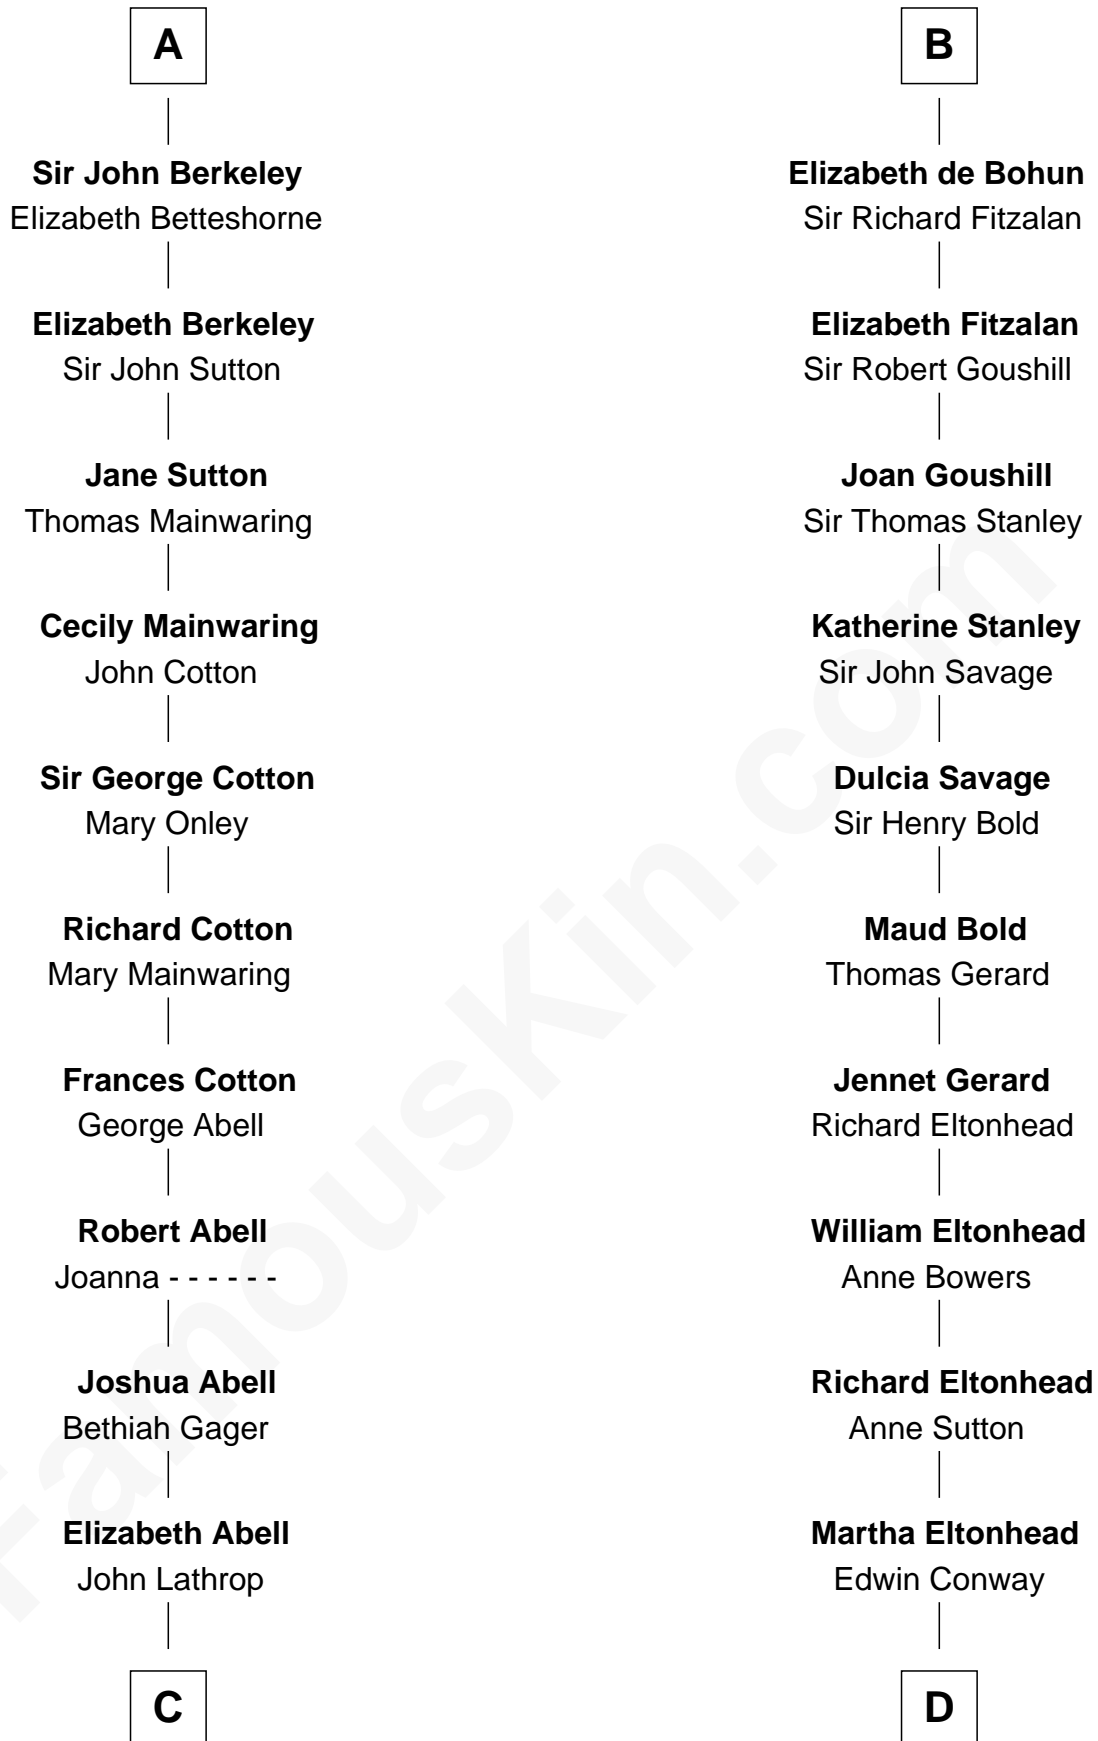

FamousKin.com Relationship Chart of

C. W. Post

Founder of Post Cereals

20th cousin of

James Madison

4th U.S. President

Walter of Salisbury

C

Azel Lathrop
Elizabeth Hyde

Erastus Lathrop
Sarah Bailey

Caroline Cushman Lathrop
Charles Rollin Post

C. W. Post
Founder of Post Cereals

D

Edwin Conway
Elizabeth Thornton

Francis Conway
Rebecca Catlett

Eleanor Rose Conway
James Madison

James Madison
4th U.S. President

FamousKin.com