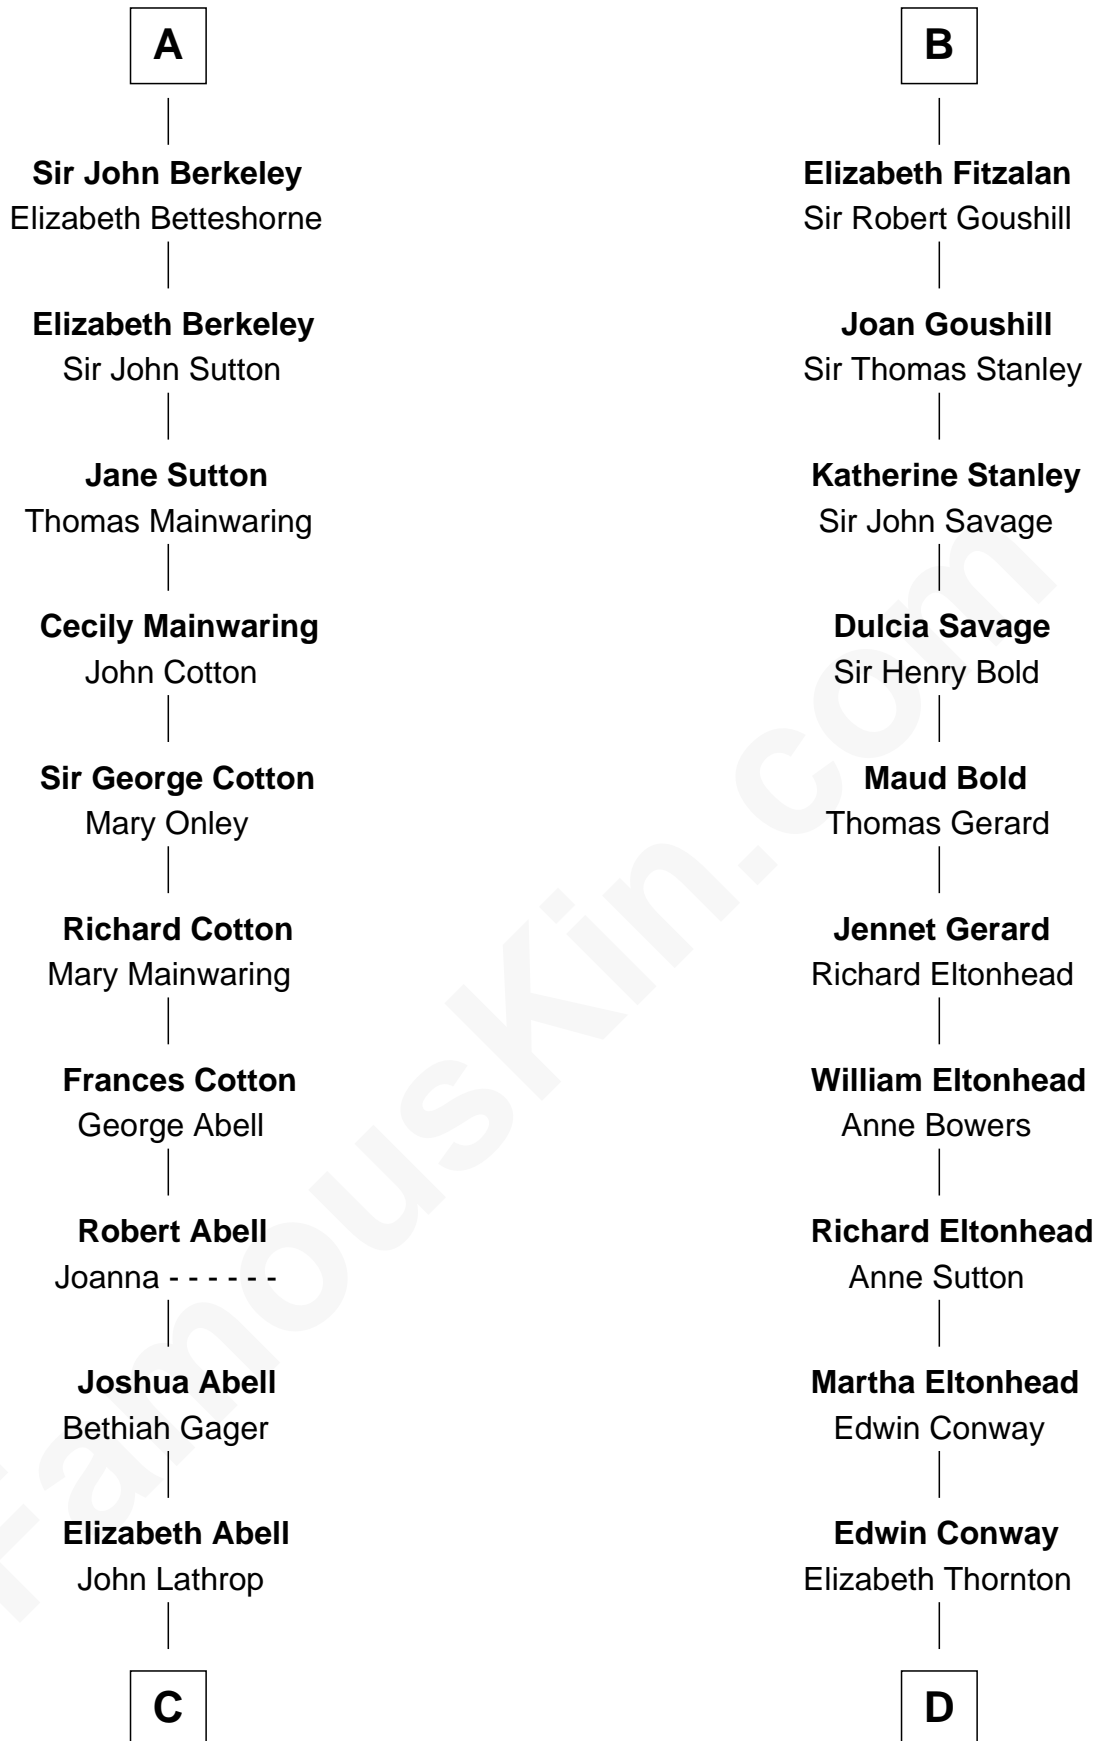

FamousKin.com Relationship Chart of

C. W. Post

Founder of Post Cereals

19th cousin 1 time removed of

James Madison

4th U.S. President

Geoffrey Plantagenet

Maud of England

Eleanor of Aquitaine

John, King of England

Isabelle of Angoulême

Henry III, King of England

Eleanor of Provence

Edmund Plantagenet

Blanche of Artois

Henry Plantagenet

Maud de Chaworth

Eleanor Plantagenet

Richard Fitzalan

Sir Richard Fitzalan

Elizabeth de Bohun

B

C

Azel Lathrop
Elizabeth Hyde

Erastus Lathrop
Sarah Bailey

Caroline Cushman Lathrop
Charles Rollin Post

C. W. Post
Founder of Post Cereals

D

Francis Conway
Rebecca Catlett

Eleanor Rose Conway
James Madison

James Madison
4th U.S. President