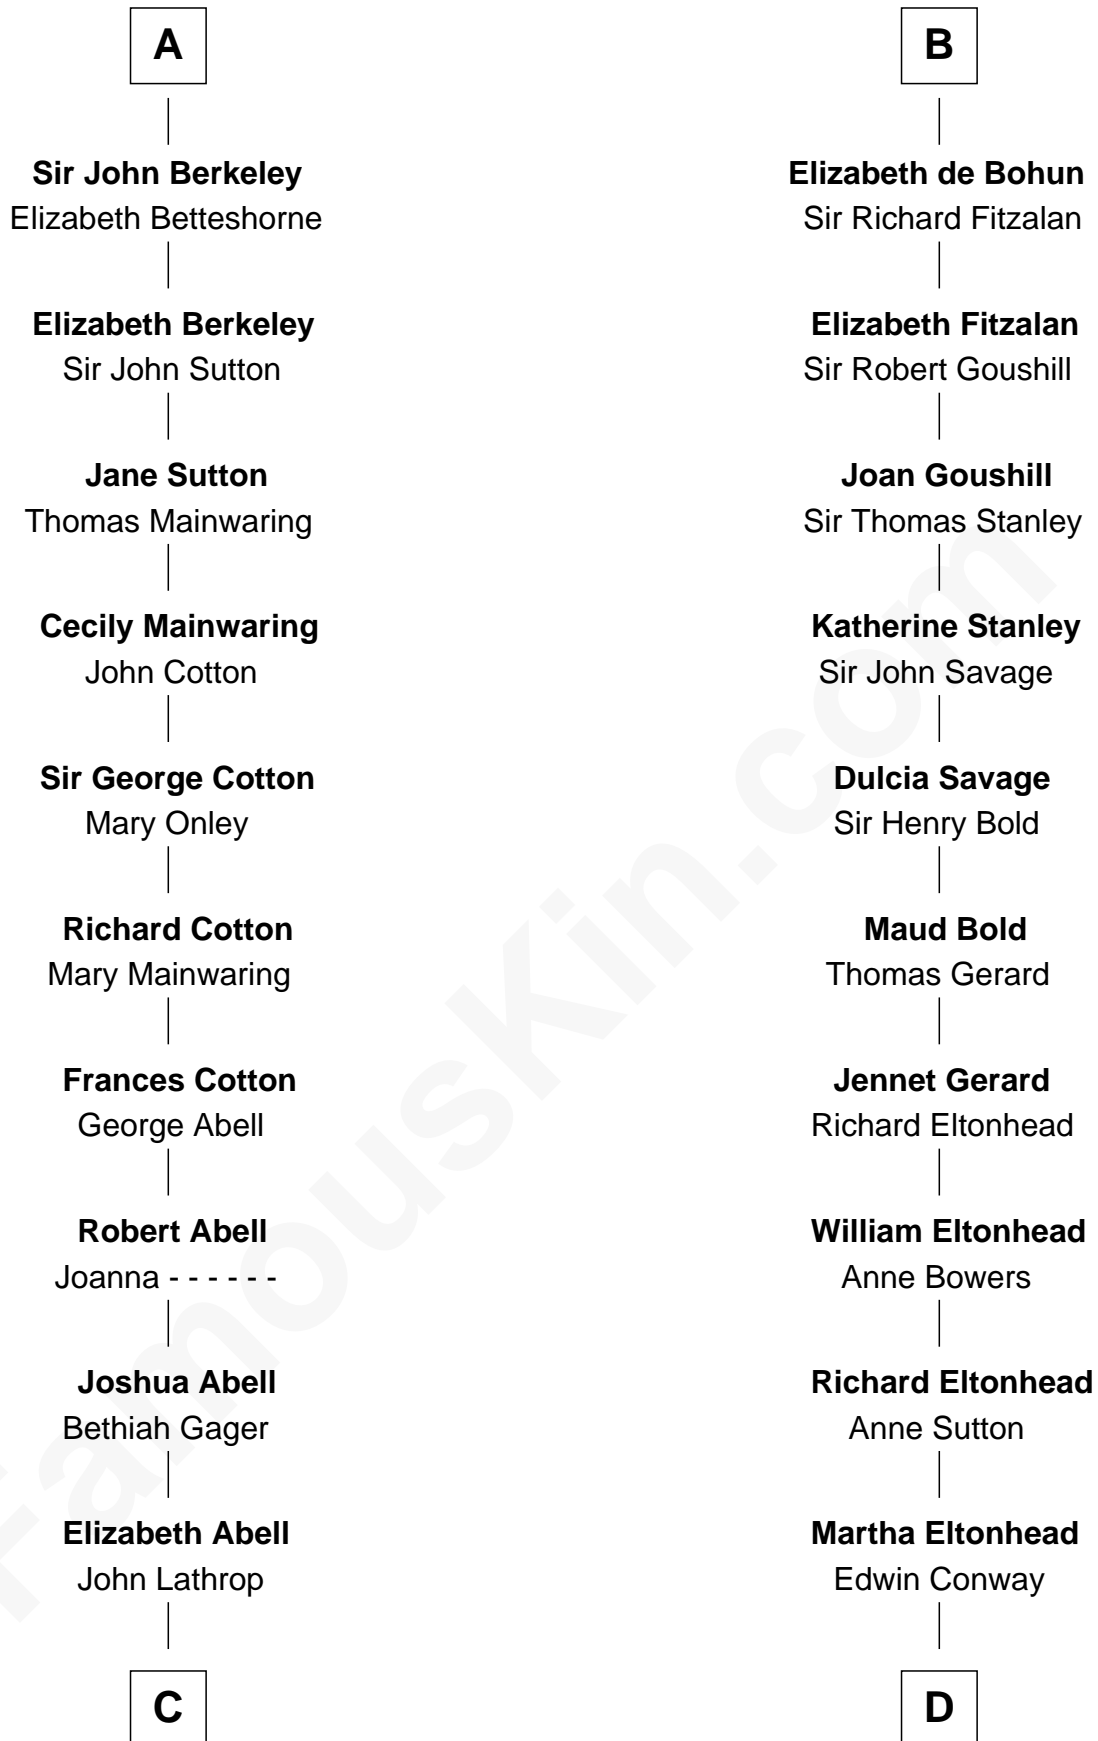

FamousKin.com Relationship Chart of

C. W. Post

Founder of Post Cereals

20th cousin of

James Madison

4th U.S. President

Dermot MacMurrough

Mor O'Toole

C

Azel Lathrop
Elizabeth Hyde

Erastus Lathrop
Sarah Bailey

Caroline Cushman Lathrop
Charles Rollin Post

C. W. Post
Founder of Post Cereals

D

Edwin Conway
Elizabeth Thornton

Francis Conway
Rebecca Catlett

Eleanor Rose Conway
James Madison

James Madison
4th U.S. President

FamousKin.com