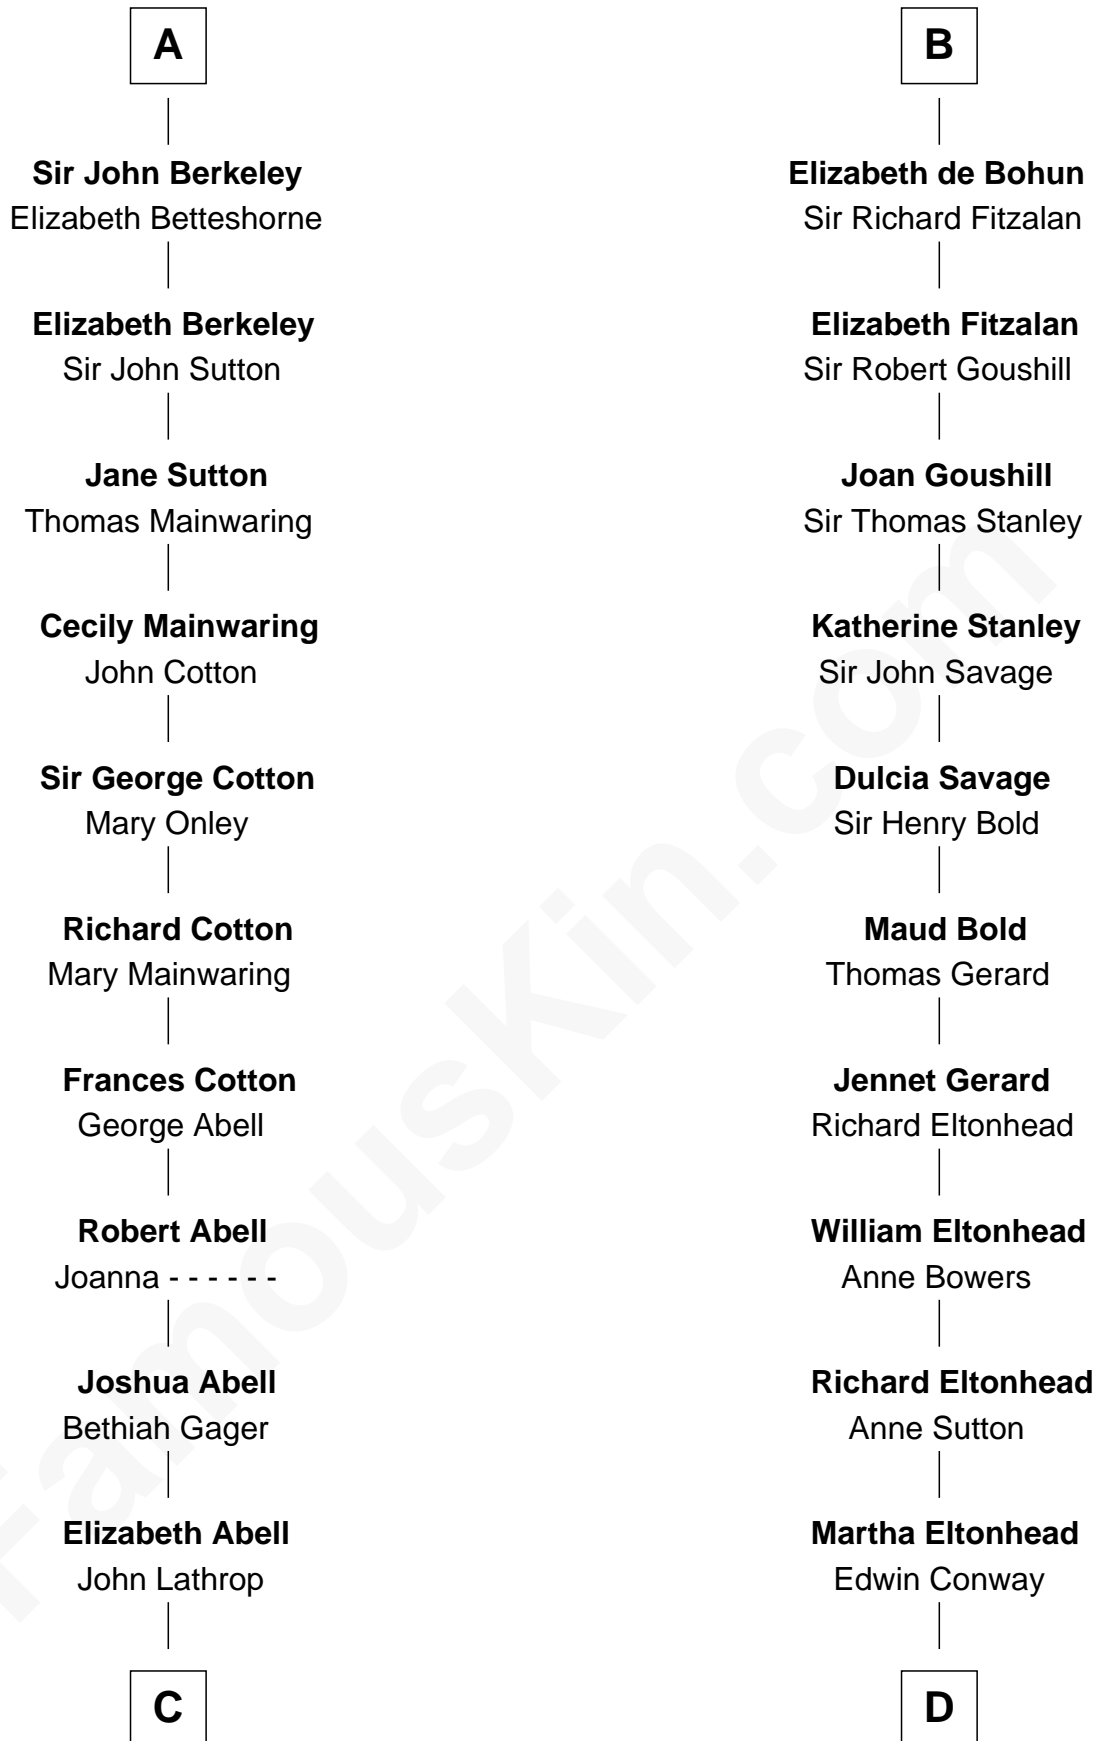

FamousKin.com Relationship Chart of

C. W. Post

Founder of Post Cereals

20th cousin of

James Madison

4th U.S. President

Gilbert Fitzgilbert de Clare

Isabel de Beaumont

Richard de Clare
Aoife MacMurrough

Isabel de Clare
Sir William Marshal

Eva Marshal
William de Braiose

Eve de Braiose
Sir William de Cantilupe

Milicent de Cantilupe
Eudo la Zouche

Eve la Zouche
Sir Maurice de Berkeley

Thomas de Berkeley
Katherine de Clyvedon

A

Richard de Clare
Aoife MacMurrough

Isabel de Clare
Sir William Marshal

Eva Marshal
William de Braiose

Eleanor de Braiose
Sir Humphrey de Bohun

Humphrey de Bohun
Maud de Fiennes

Humphrey de Bohun
Elizabeth Plantagenet

Sir William de Bohun
Elizabeth de Badlesmere

B

C

Azel Lathrop
Elizabeth Hyde

Erastus Lathrop
Sarah Bailey

Caroline Cushman Lathrop
Charles Rollin Post

C. W. Post
Founder of Post Cereals