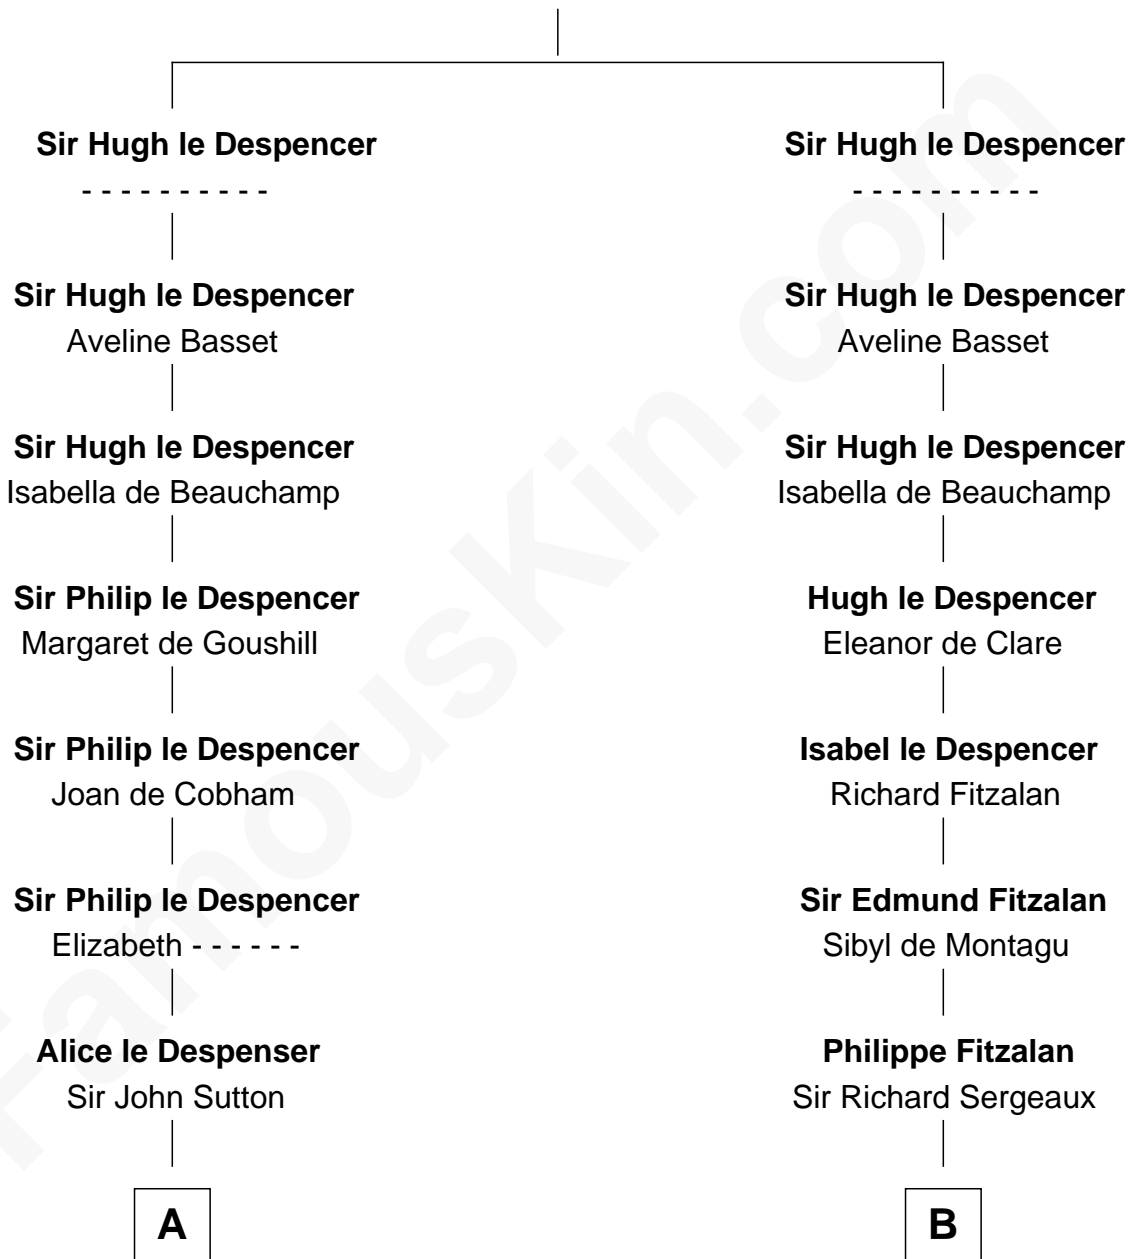

FamousKin.com Relationship Chart of

C. W. Post

Founder of Post Cereals

20th cousin of

James Madison

4th U.S. President

Thomas le Despencer

C

Azel Lathrop
Elizabeth Hyde

Erastus Lathrop
Sarah Bailey

Caroline Cushman Lathrop
Charles Rollin Post

C. W. Post
Founder of Post Cereals

D

Isabella Todd
John Madison

Ambrose Madison
Frances Taylor

James Madison
Eleanor Rose Conway