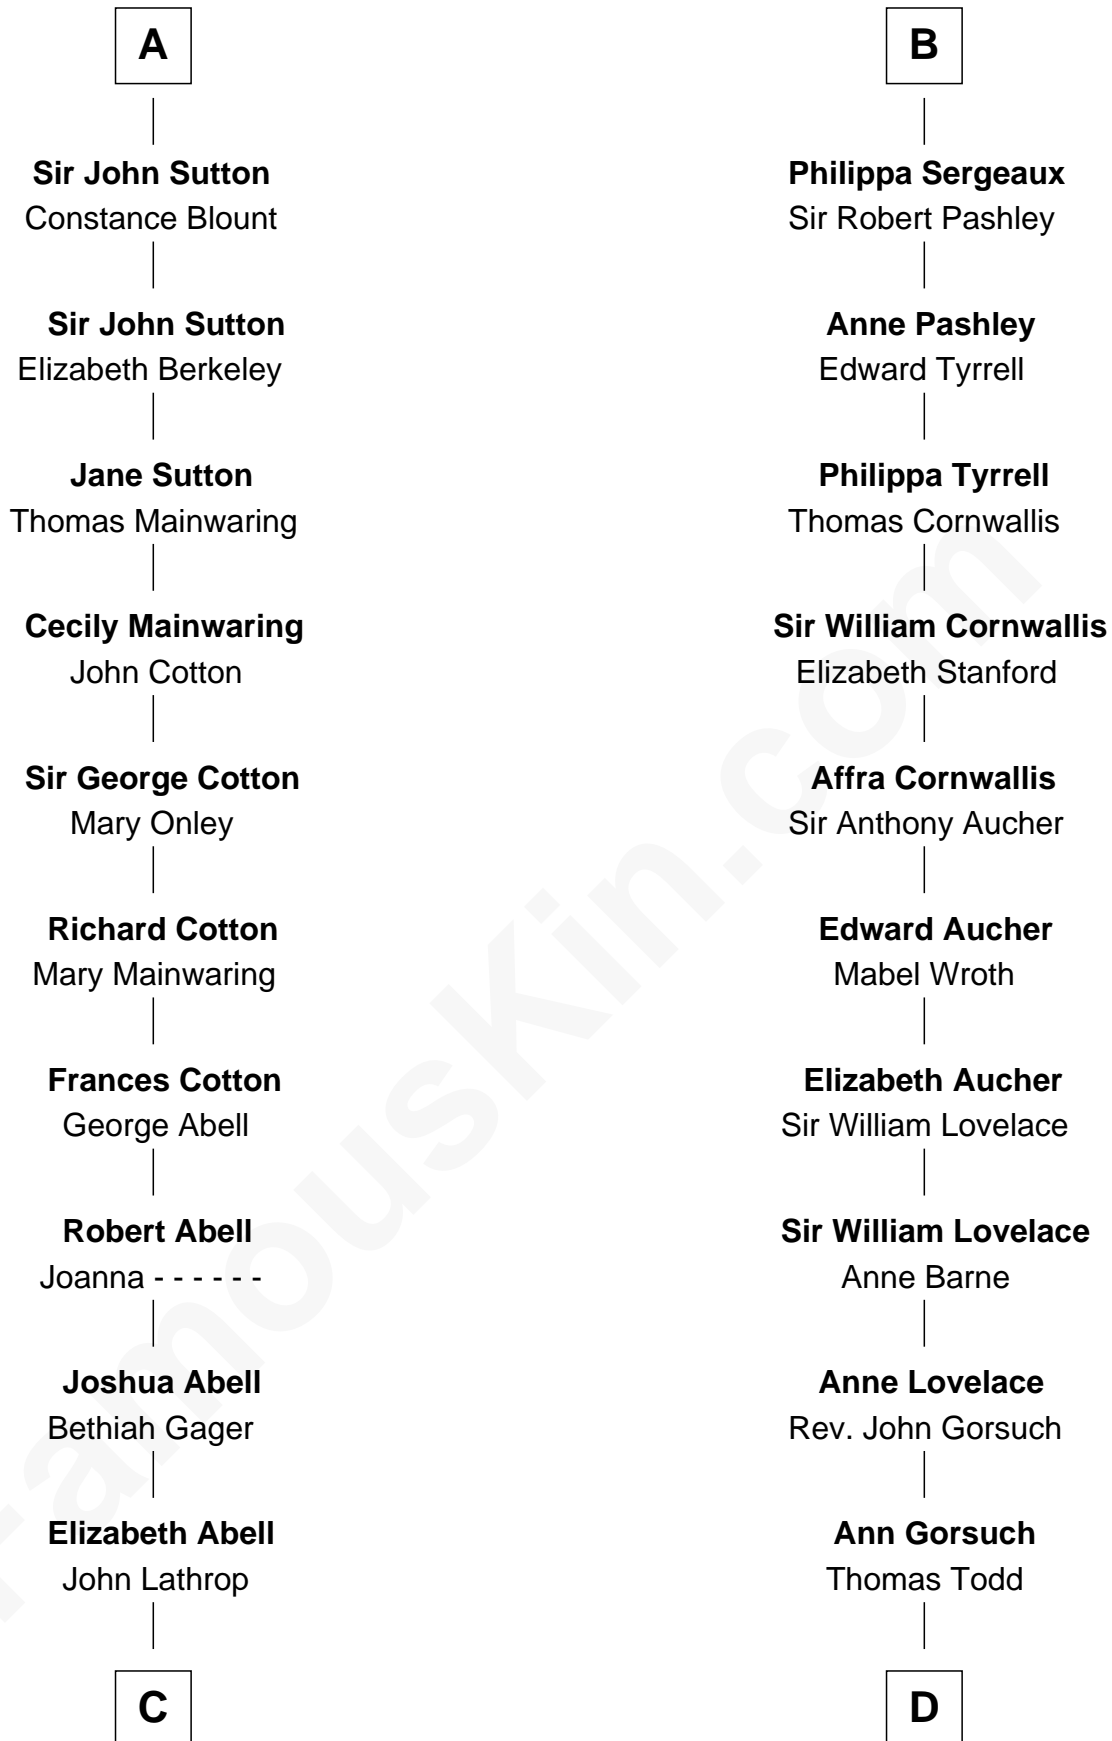

FamousKin.com Relationship Chart of

C. W. Post

Founder of Post Cereals

20th cousin of

James Madison

4th U.S. President

Thomas le Despencer

C

Azel Lathrop
Elizabeth Hyde

Erastus Lathrop
Sarah Bailey

Caroline Cushman Lathrop
Charles Rollin Post

C. W. Post
Founder of Post Cereals

D

Isabella Todd
John Madison

Ambrose Madison
Frances Taylor

James Madison
Eleanor Rose Conway

James Madison
4th U.S. President

FamousKin.com