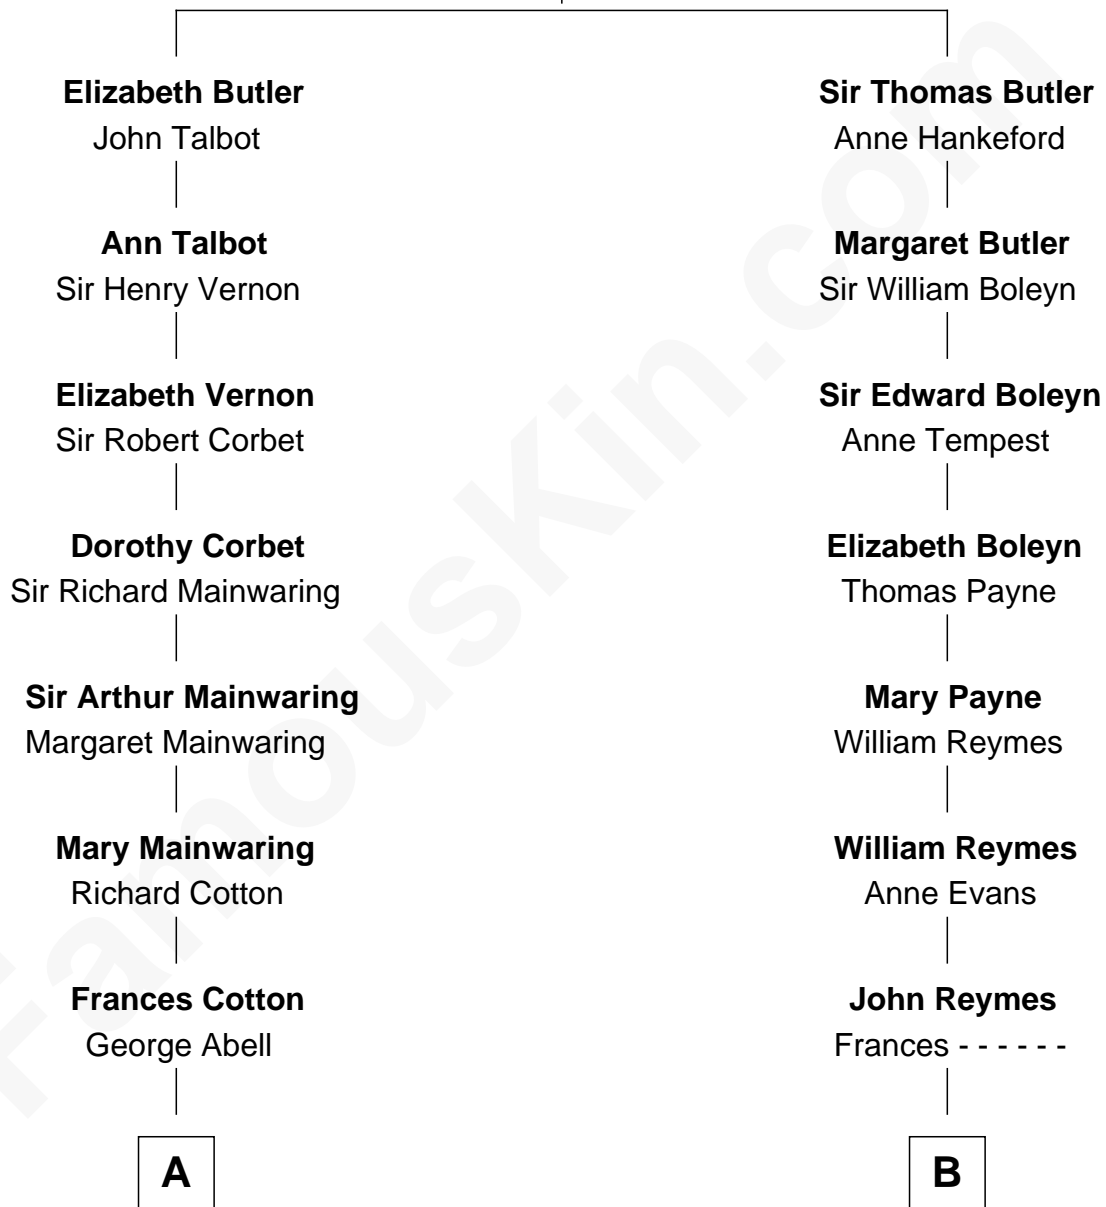

FamousKin.com Relationship Chart of

C. W. Post

Founder of Post Cereals

13th cousin 4 times removed of

Bill Weld

68th Governor of Massachusetts

James Butler
Joan Beauchamp

Bill Weld photo by [Marc Nozell](#) ([CC BY-SA 2.0](#))