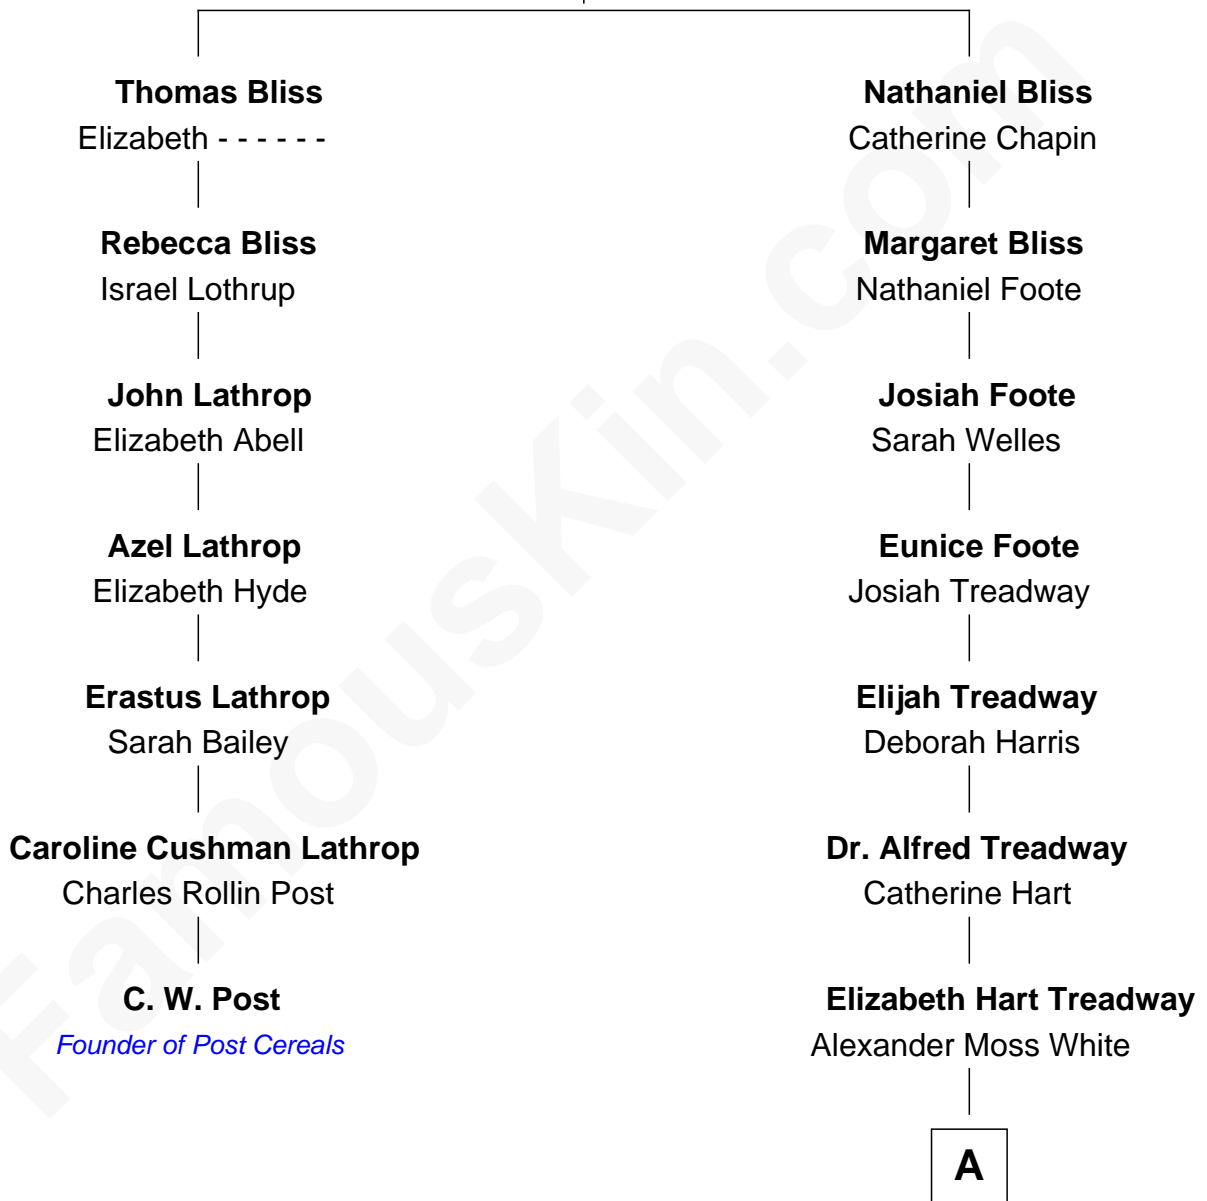

Thomas Bliss

*with wife
Margaret Snowe*

*with wife
Margaret Hulins*