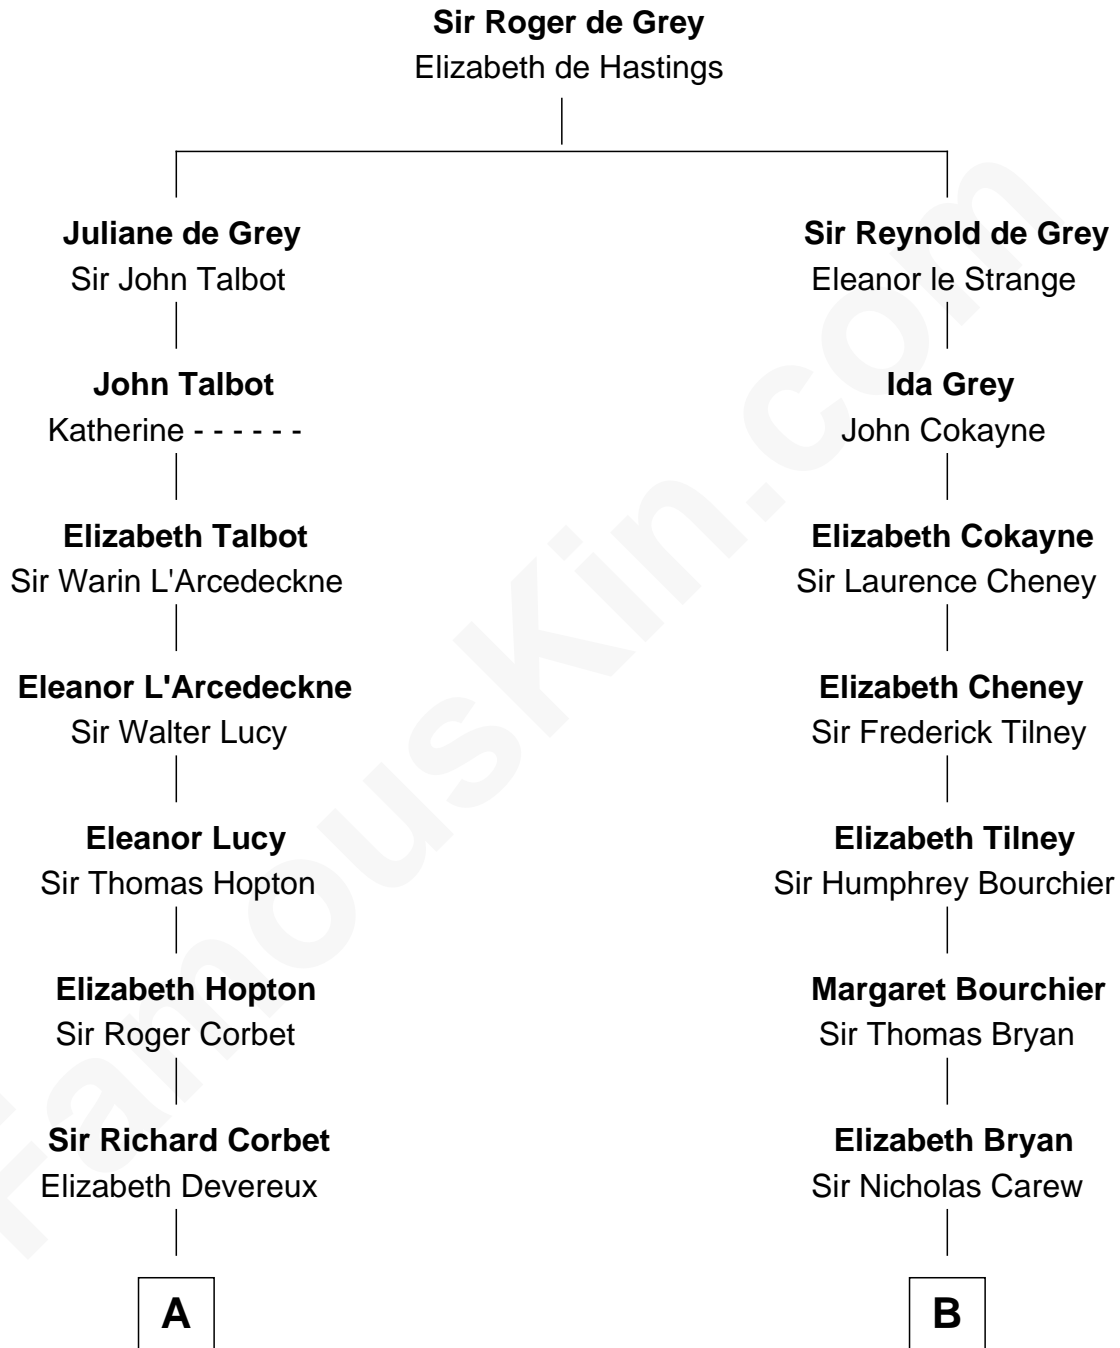

FamousKin.com Relationship Chart of

C. W. Post

Founder of Post Cereals

18th cousin 2 times removed of

Bill Weld

68th Governor of Massachusetts

C

Caroline Cushman Lathrop

Charles Rollin Post

C. W. Post

Founder of Post Cereals

D

Fanny Elizabeth Bartholomew

Dr. Francis Minot Weld

Francis Minot Weld

Margaret Low White