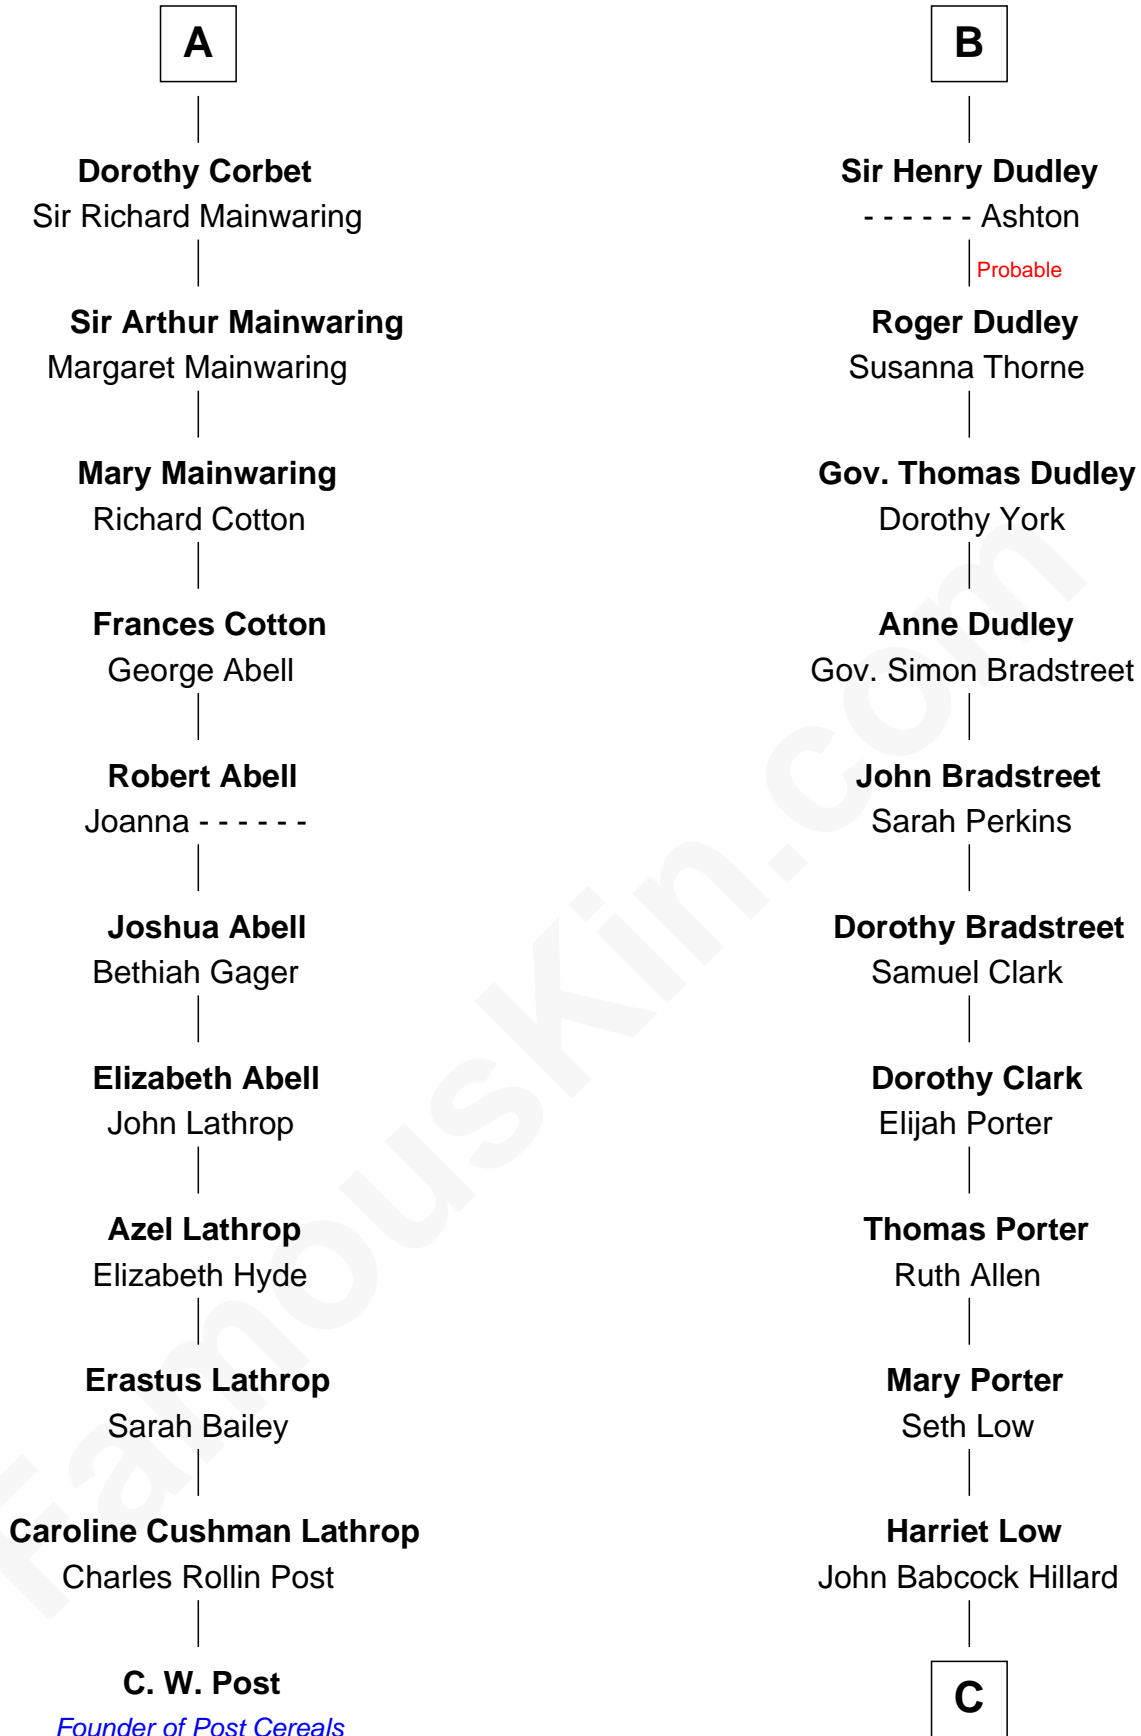

FamousKin.com Relationship Chart of

C. W. Post

Founder of Post Cereals

17th cousin 3 times removed of

Bill Weld

68th Governor of Massachusetts

C

—
Harriet Hillard

William Augustus White

—
Margaret Low White

Francis Minot Weld

—
David Weld

Mary Blake Nichols

—
Bill Weld

68th Governor of Massachusetts