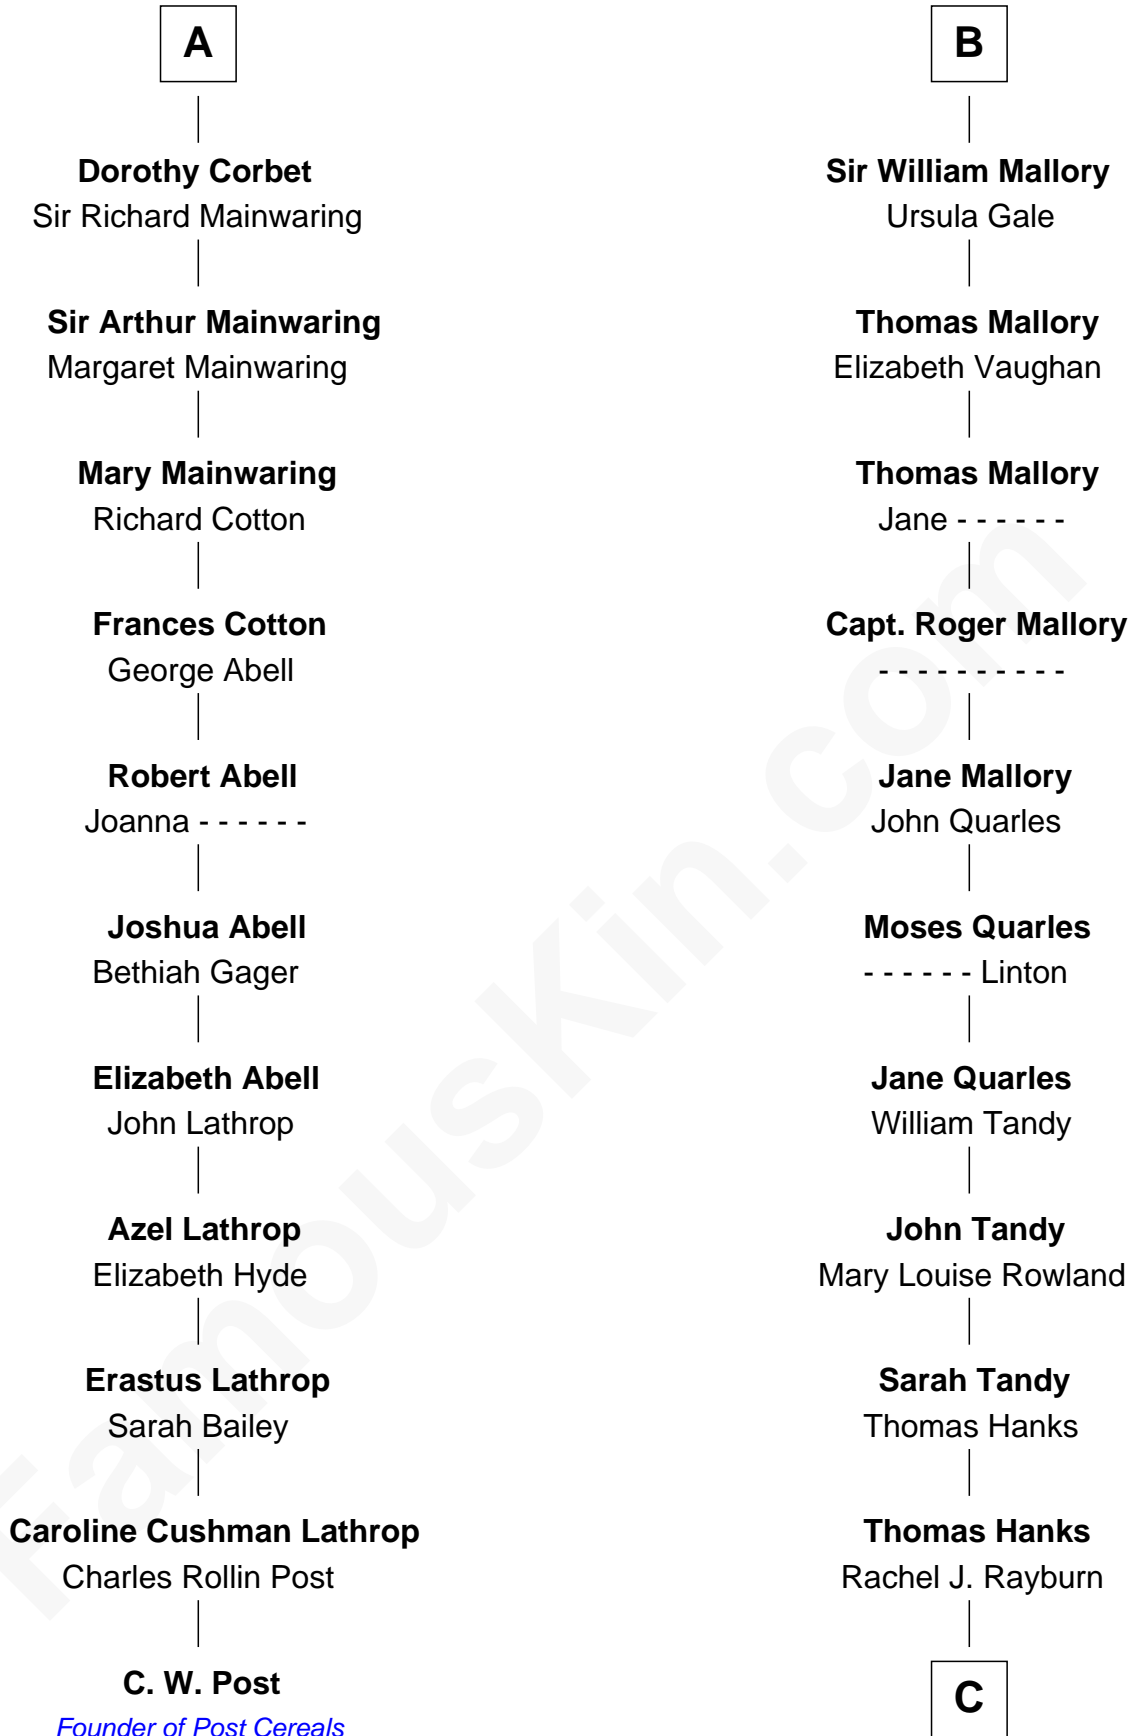

FamousKin.com Relationship Chart of

C. W. Post

Founder of Post Cereals

17th cousin 3 times removed of

Tom Hanks

Movie Actor

Edmund Fitzalan

Alice de Warenne