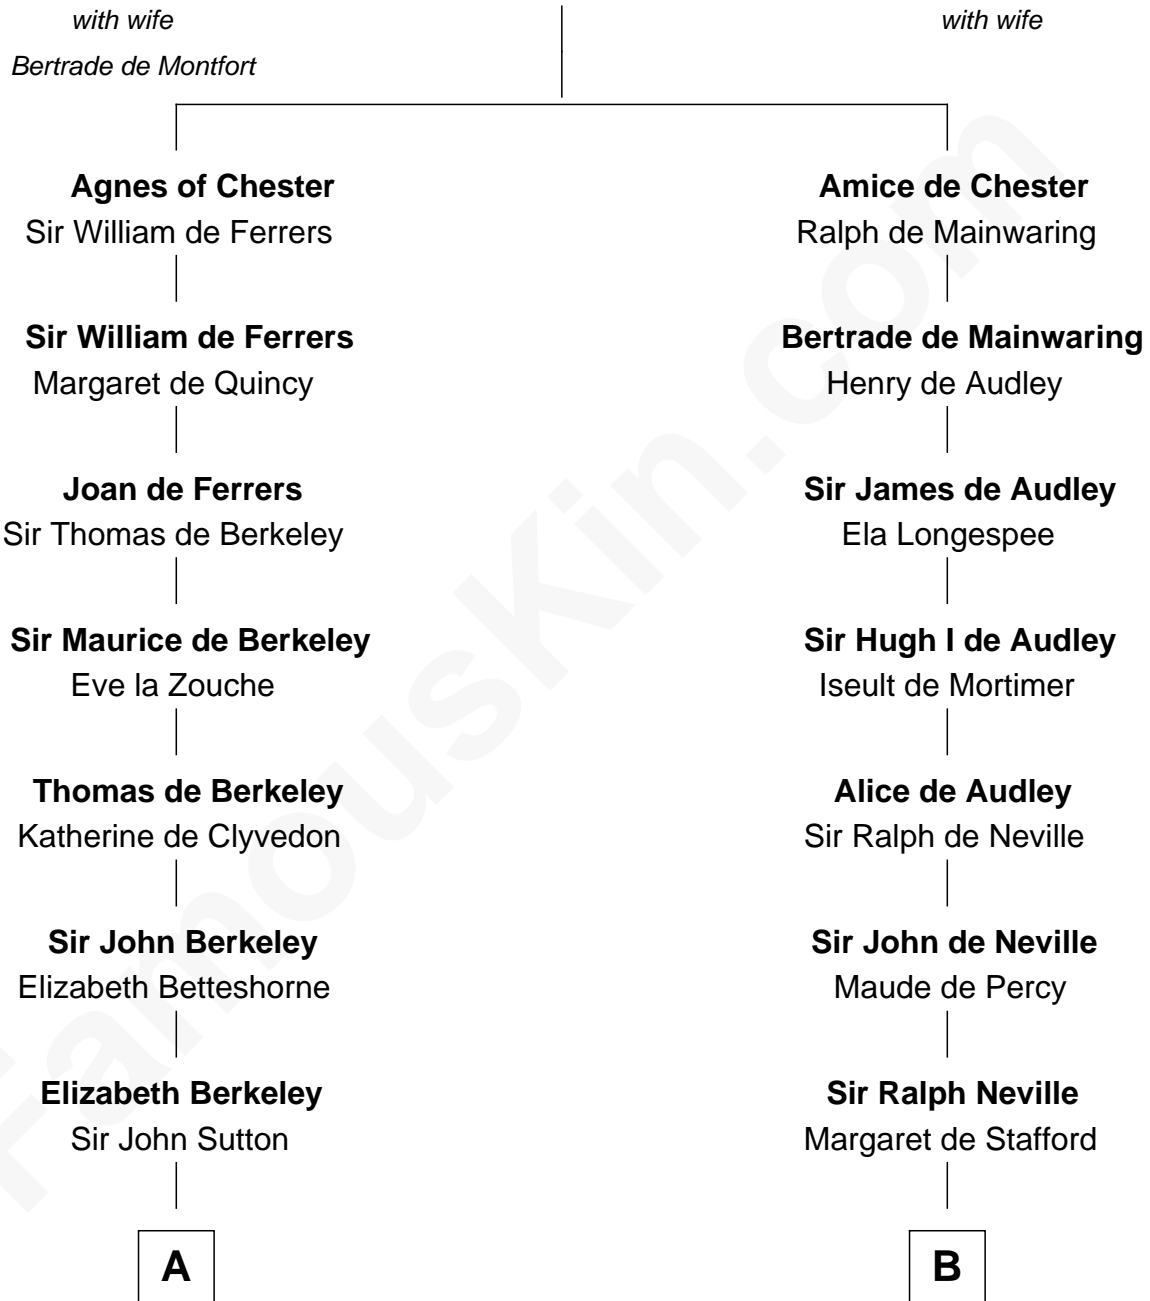

FamousKin.com Relationship Chart of

C. W. Post

Founder of Post Cereals

18th cousin 3 times removed of

Helen Keller

Author and Activist

Hugh de Kevelioc

C

Caroline Cushman Lathrop

Charles Rollin Post

C. W. Post

Founder of Post Cereals

D

Col. Bernard Moore

Anne Catherine Spotswood

Col. Alexander Spotswood Moore

Elizabeth Aylett

Mary Fairfax Moore

David Keller

Arthur Henley Keller

Kate Adams

Helen Keller

Author and Activist