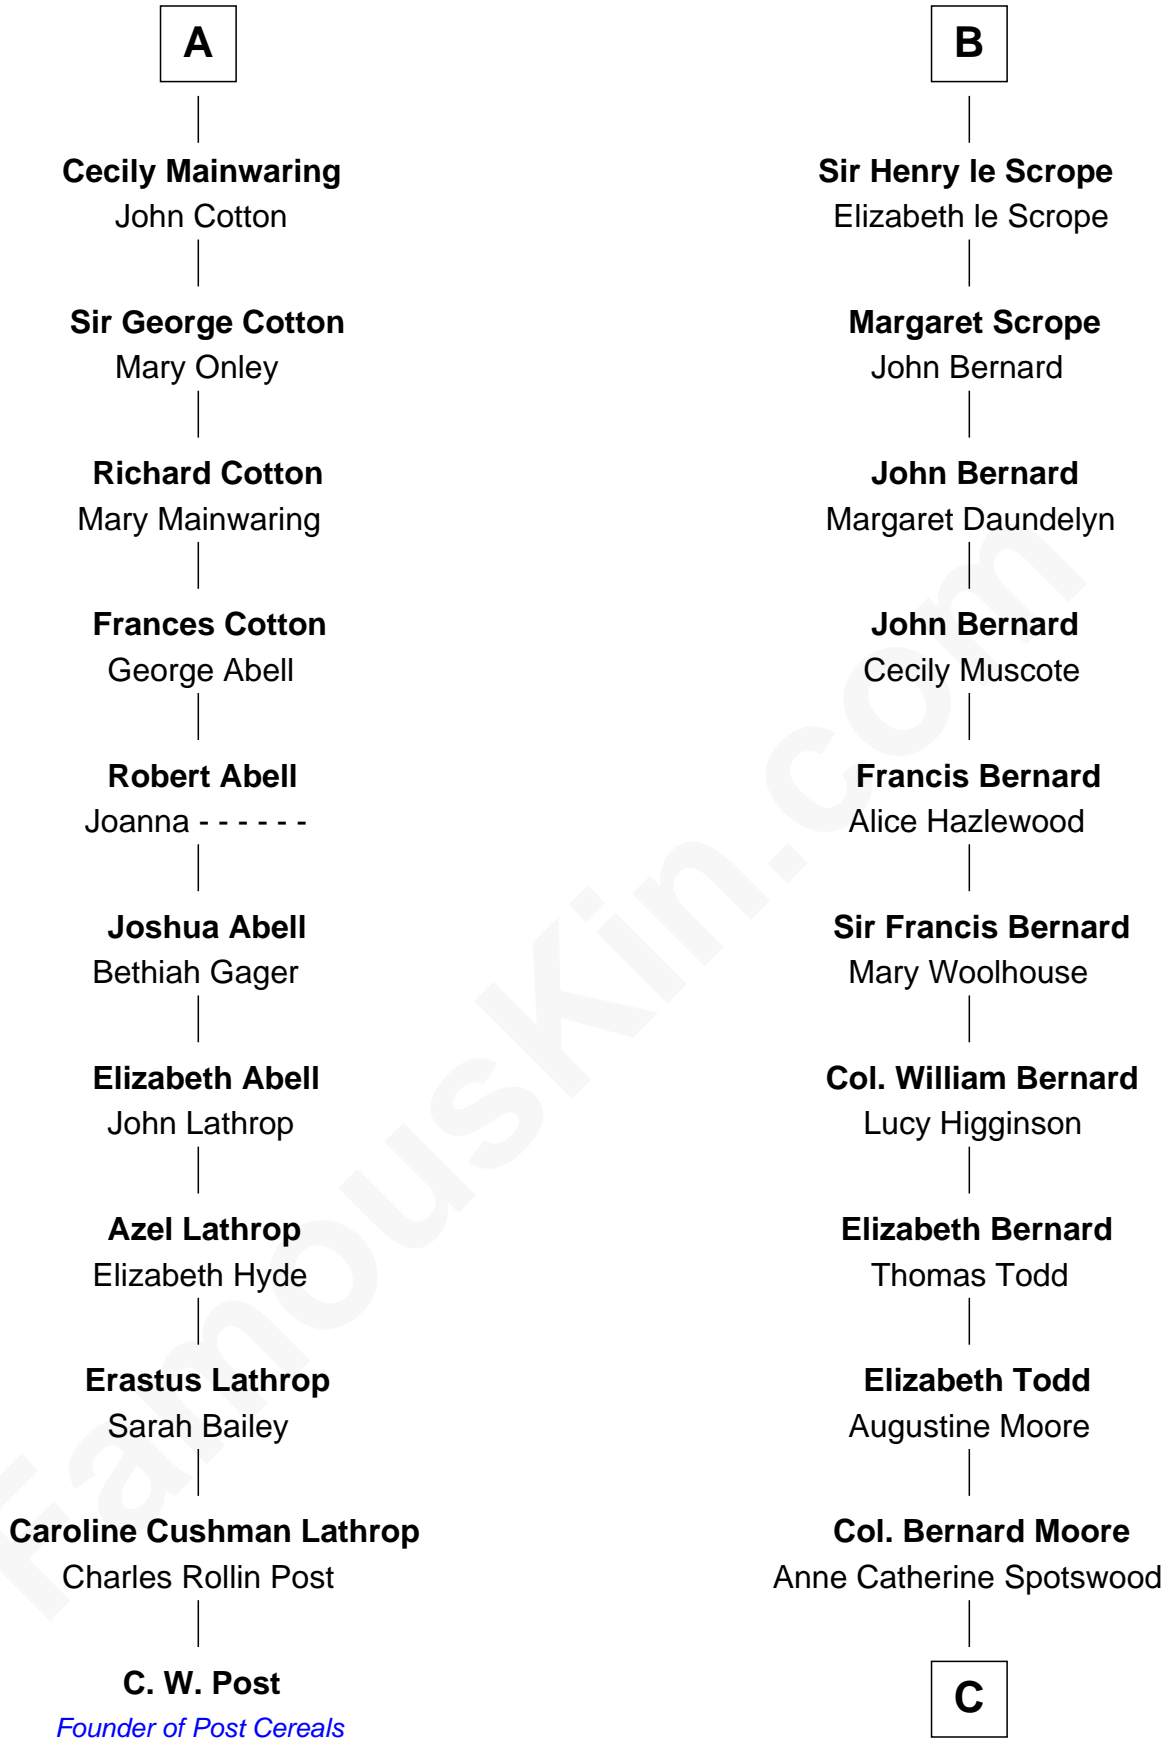

# FamousKin.com Relationship Chart of

**C. W. Post**

*Founder of Post Cereals*

17th cousin 3 times removed of

**Helen Keller**

*Author and Activist*

**Sir Roger de Quincy**

Helen of Galloway

**Sir John Berkeley**

Elizabeth Betteshorne

**Elizabeth Berkeley**

Sir John Sutton

**Jane Sutton**

Thomas Mainwaring

**A**

**Ellen de Quincy**

Maude de Percy

**Sir Ralph Neville**

Margaret de Stafford

**Margaret de Neville**

Sir Richard Scrope

**B**

**C**

**Col. Alexander Spotswood Moore**

Elizabeth Aylett

**Mary Fairfax Moore**

David Keller

**Arthur Henley Keller**

Kate Adams

**Helen Keller**

*Author and Activist*

FamousKin.com