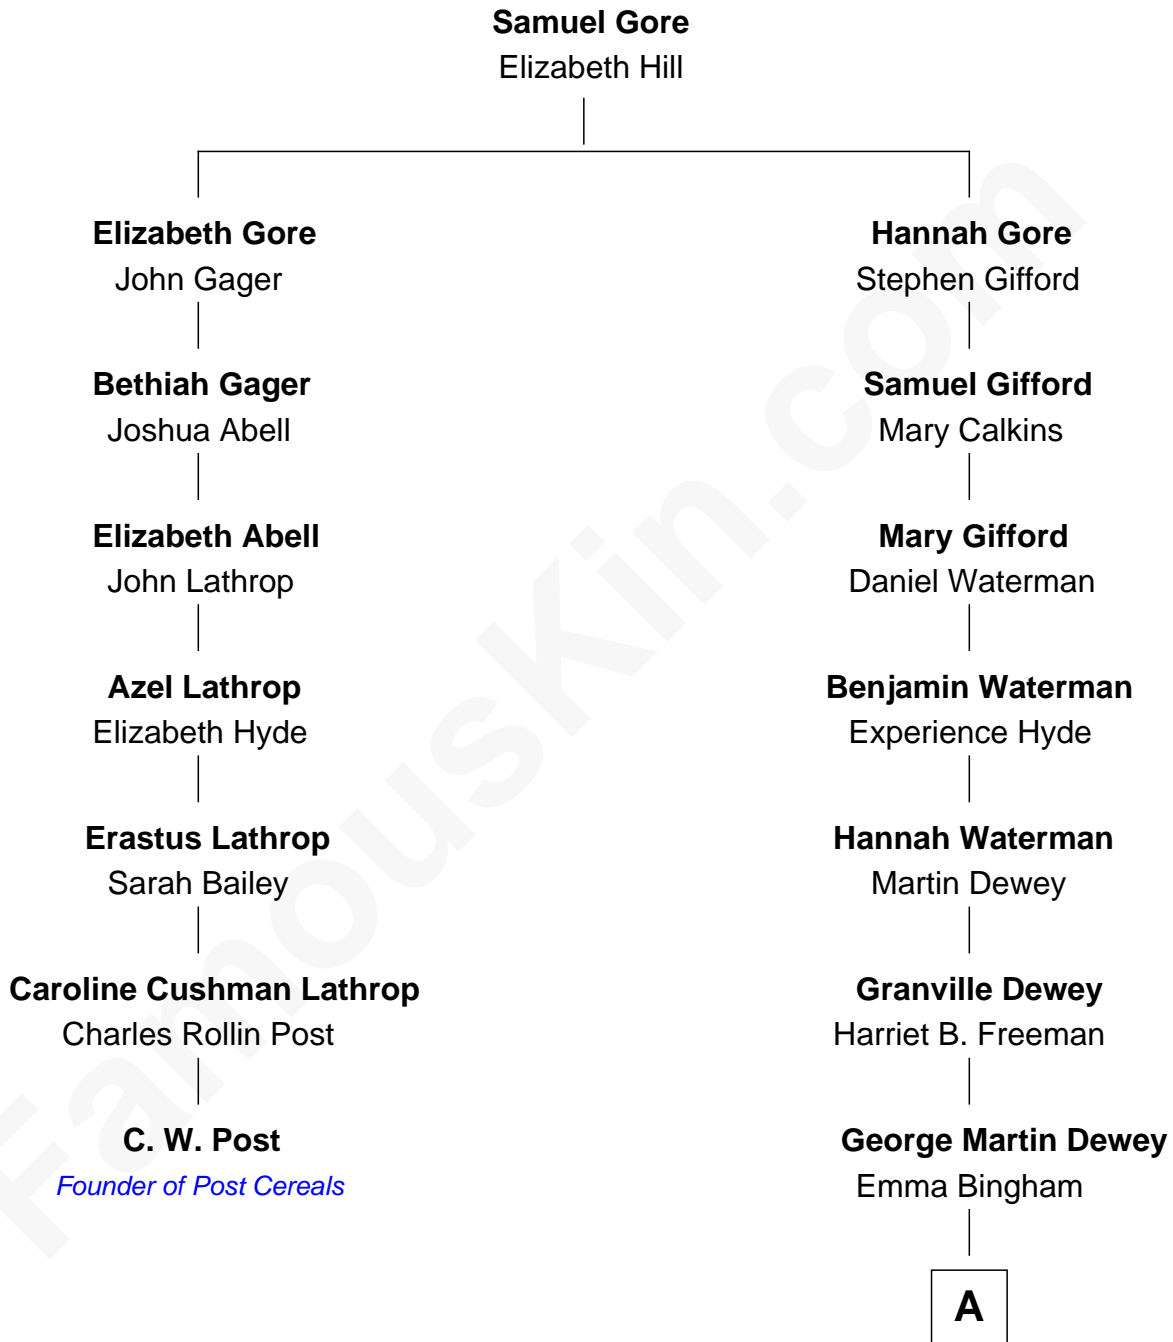

FamousKin.com Relationship Chart of

C. W. Post

Founder of Post Cereals

6th cousin 2 times removed of

Thomas Edmund Dewey

47th Governor of New York

A

George Martin Dewey

Annie L. Thomas

Thomas Edmund Dewey

47th Governor of New York

FamousKin.com