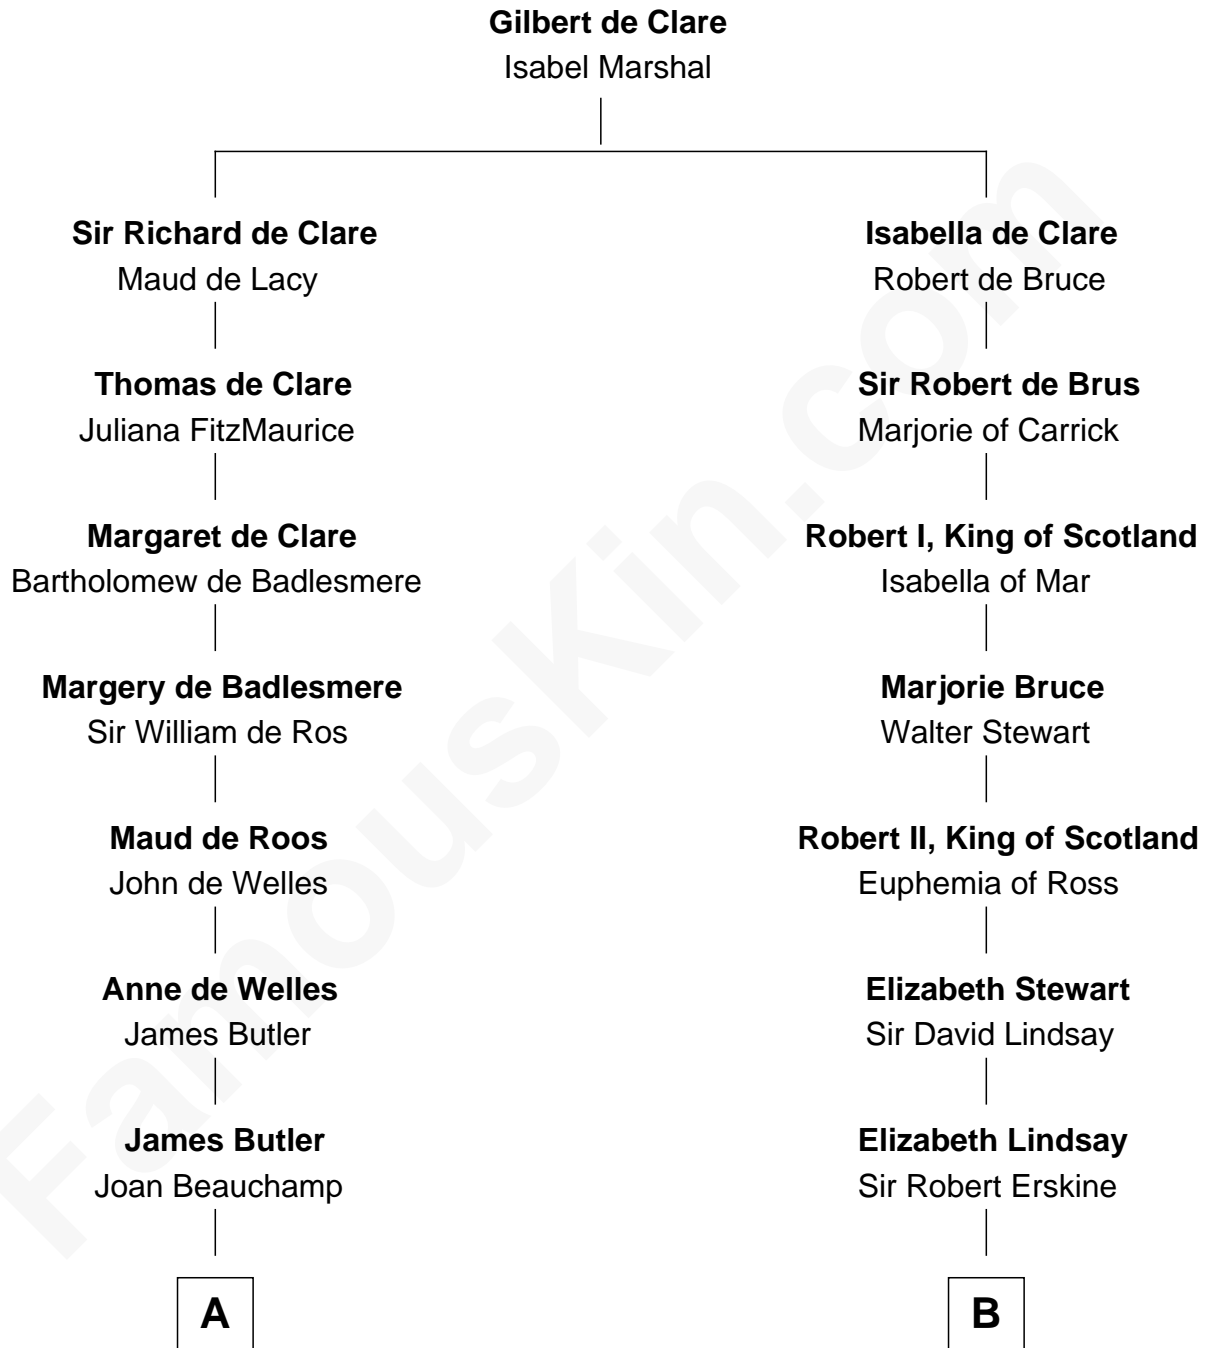

FamousKin.com Relationship Chart of

C. W. Post

Founder of Post Cereals

16th cousin 4 times removed of

Philip Livingston

Signer of the Declaration of Independence

C

—
Azel Lathrop
Elizabeth Hyde

—
Erastus Lathrop
Sarah Bailey

—
Caroline Cushman Lathrop
Charles Rollin Post

—
C. W. Post
Founder of Post Cereals

FamousKin.com