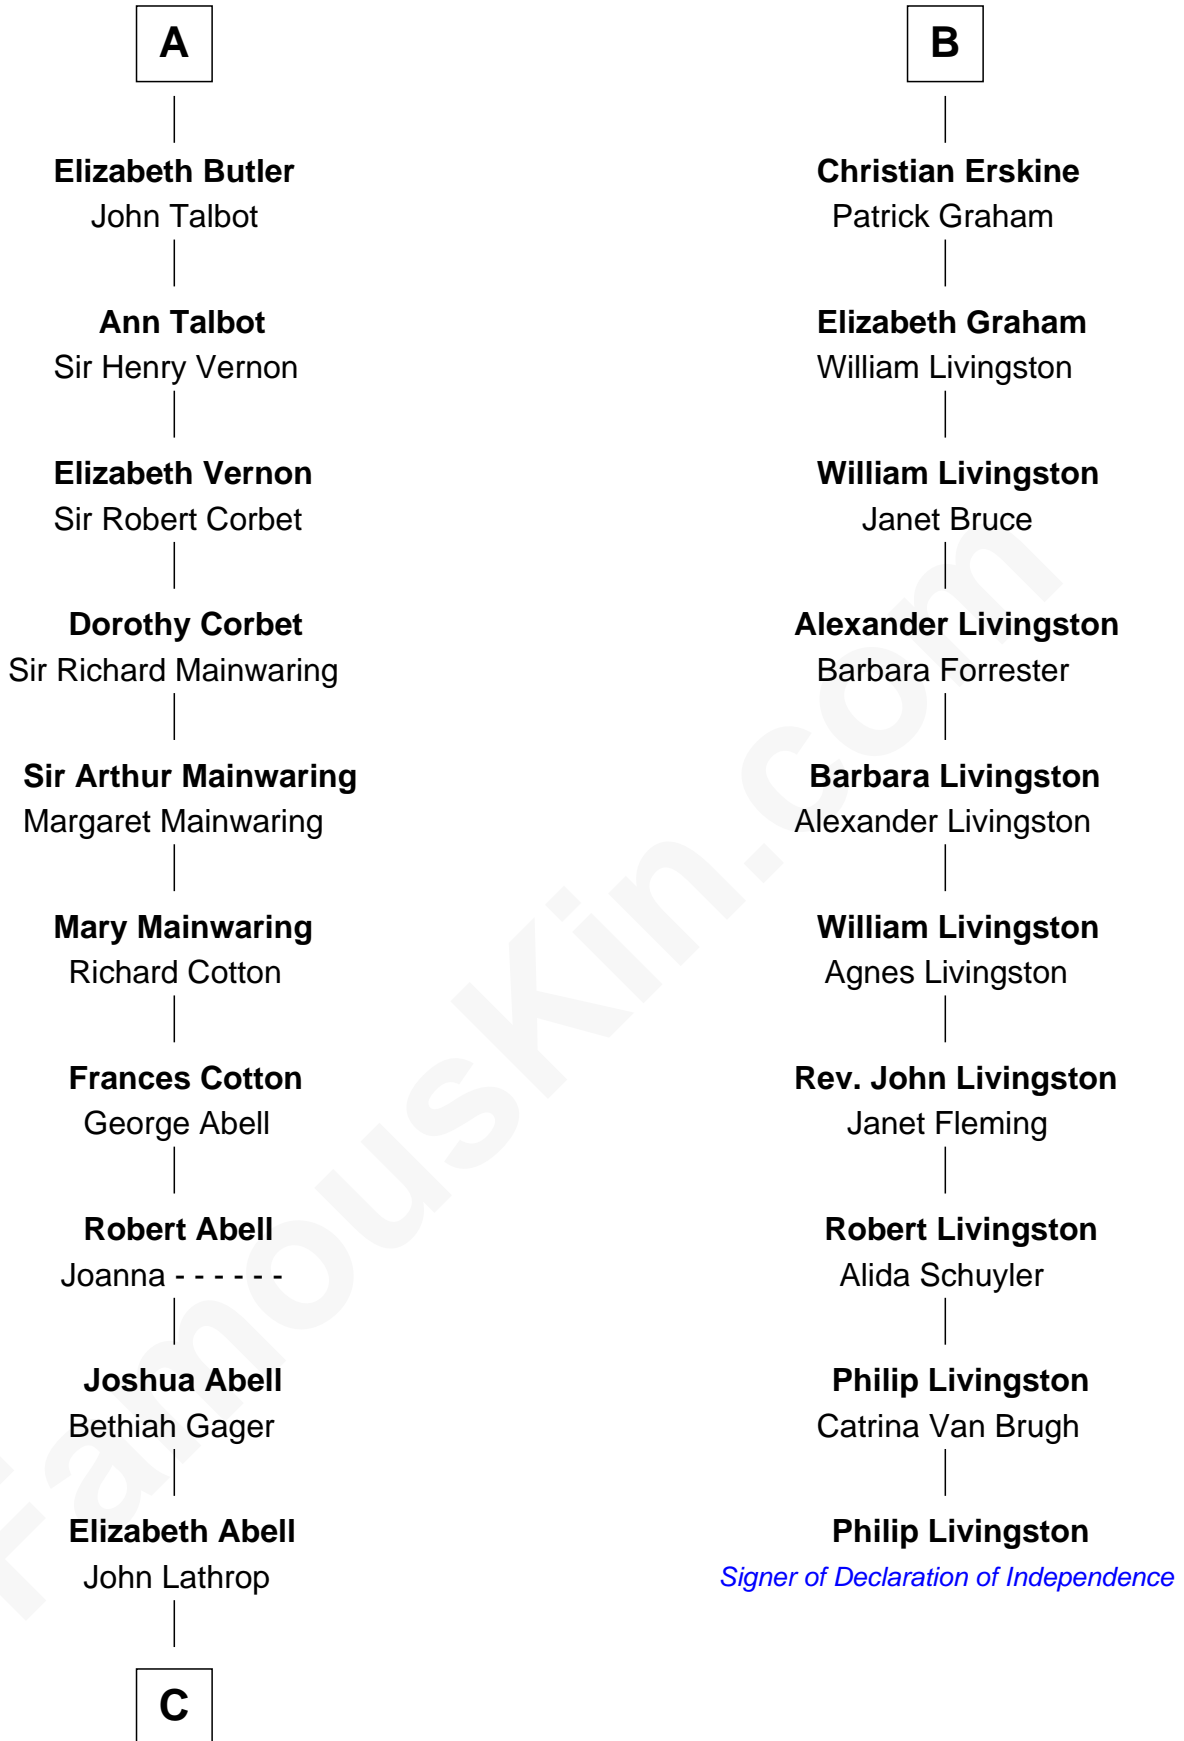

FamousKin.com Relationship Chart of

C. W. Post

Founder of Post Cereals

16th cousin 4 times removed of

Philip Livingston

Signer of the Declaration of Independence

C

—
Azel Lathrop
Elizabeth Hyde

—
Erastus Lathrop
Sarah Bailey

—
Caroline Cushman Lathrop
Charles Rollin Post

—
C. W. Post
Founder of Post Cereals

FamousKin.com