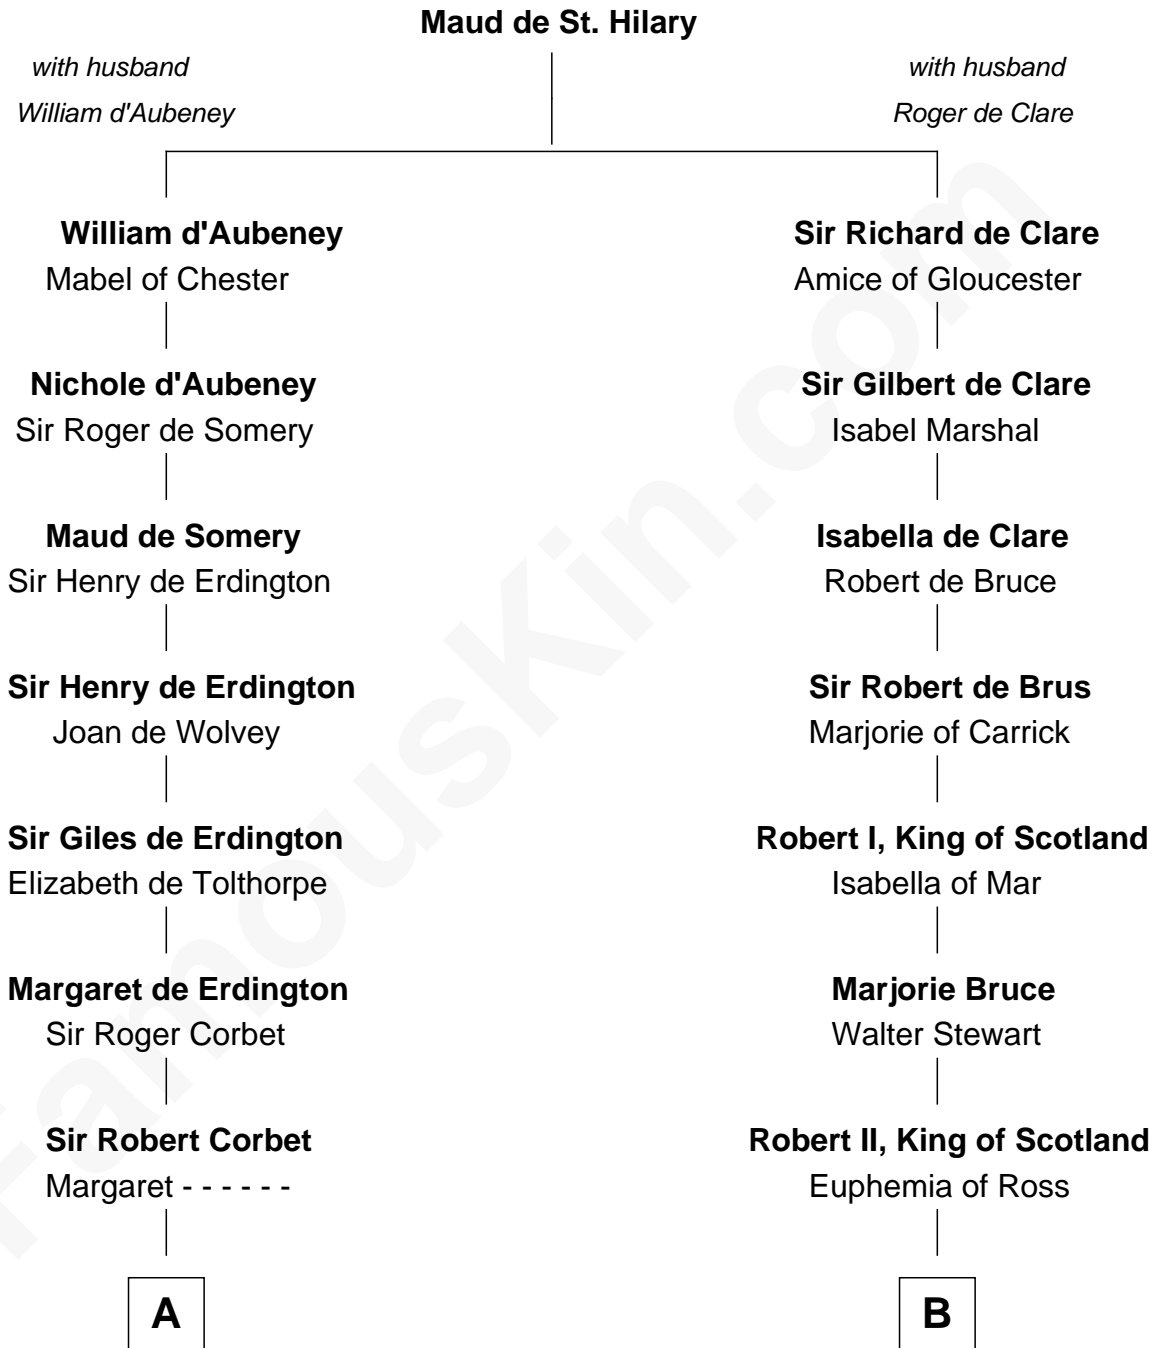

FamousKin.com Relationship Chart of

C. W. Post

Founder of Post Cereals

18th cousin 2 times removed of

Philip Livingston

Signer of the Declaration of Independence

C

Azel Lathrop
Elizabeth Hyde

Erastus Lathrop
Sarah Bailey

Caroline Cushman Lathrop
Charles Rollin Post

C. W. Post
Founder of Post Cereals

D

Philip Livingston
Catrina Van Brugh

Philip Livingston
Signer of Declaration of Independence

FamousKin.com