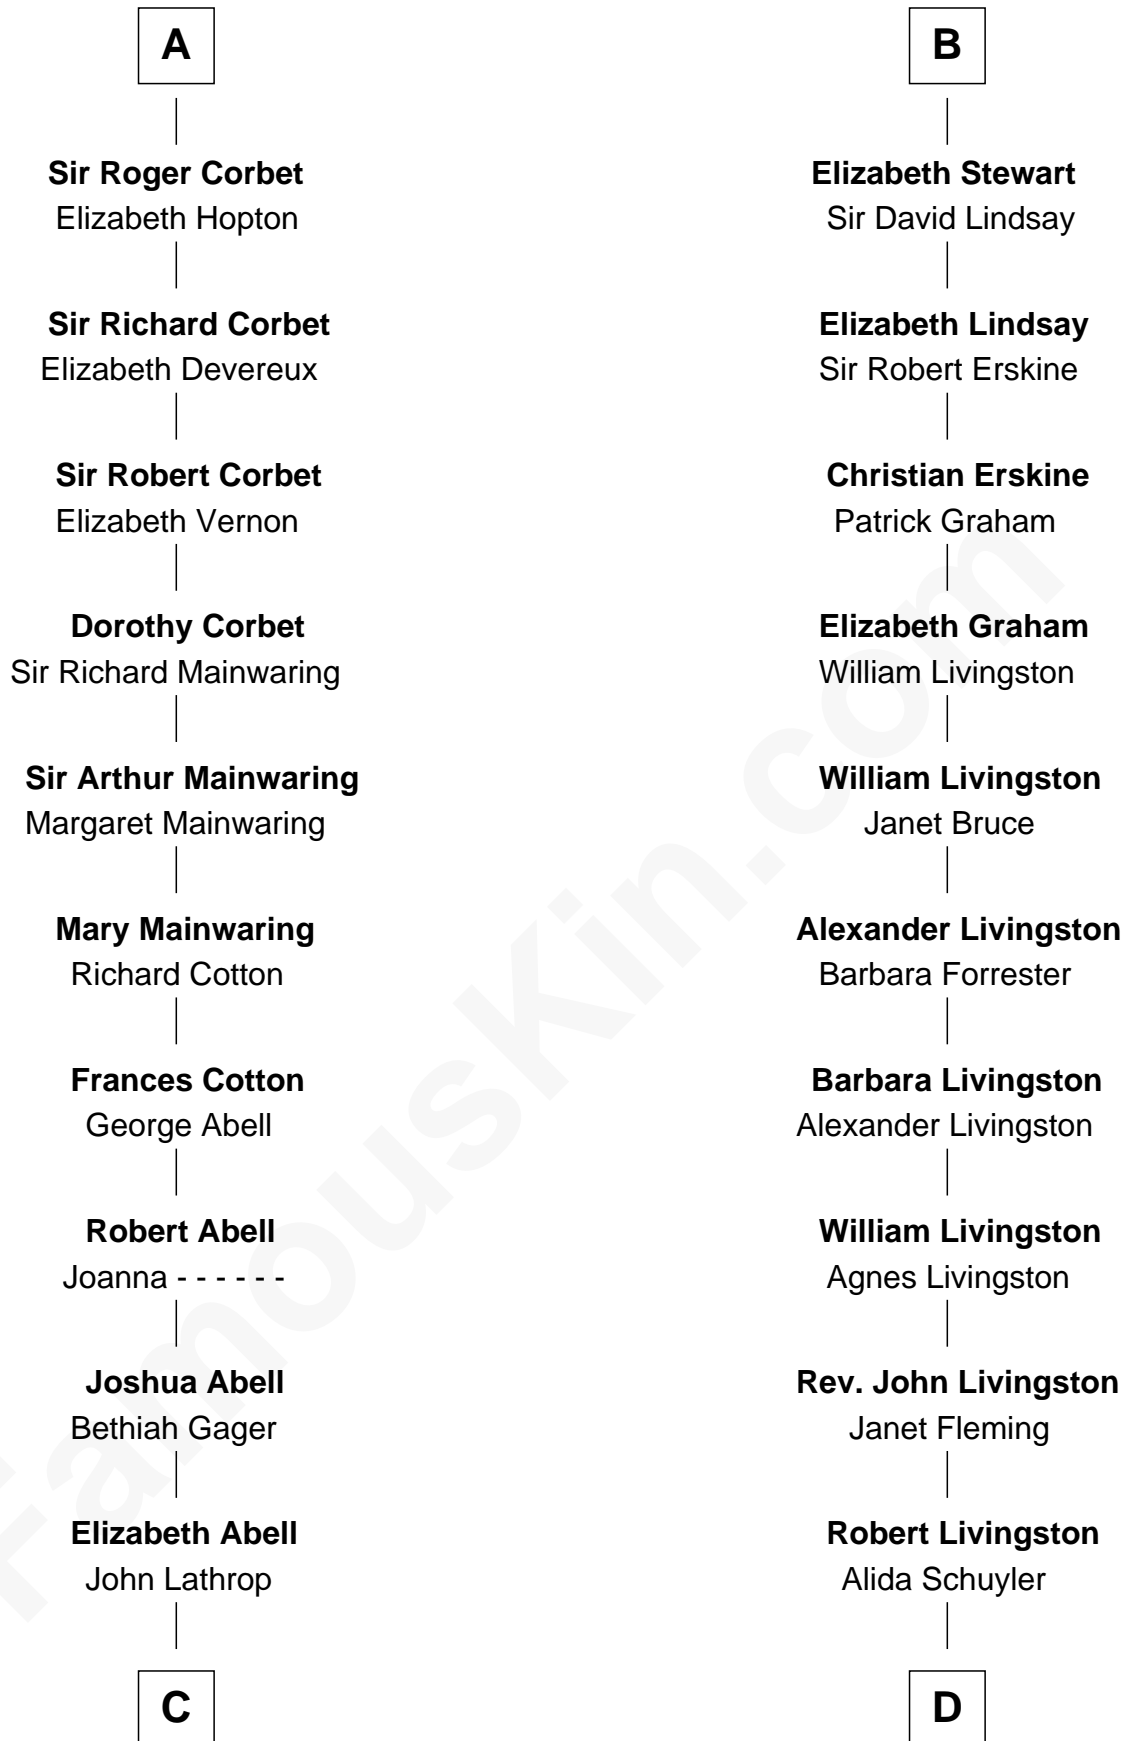

FamousKin.com Relationship Chart of

C. W. Post

Founder of Post Cereals

18th cousin 2 times removed of

Philip Livingston

Signer of the Declaration of Independence

C

Azel Lathrop
Elizabeth Hyde

Erastus Lathrop
Sarah Bailey

Caroline Cushman Lathrop
Charles Rollin Post

C. W. Post
Founder of Post Cereals

D

Philip Livingston
Catrina Van Brugh

Philip Livingston
Signer of Declaration of Independence

FamousKin.com