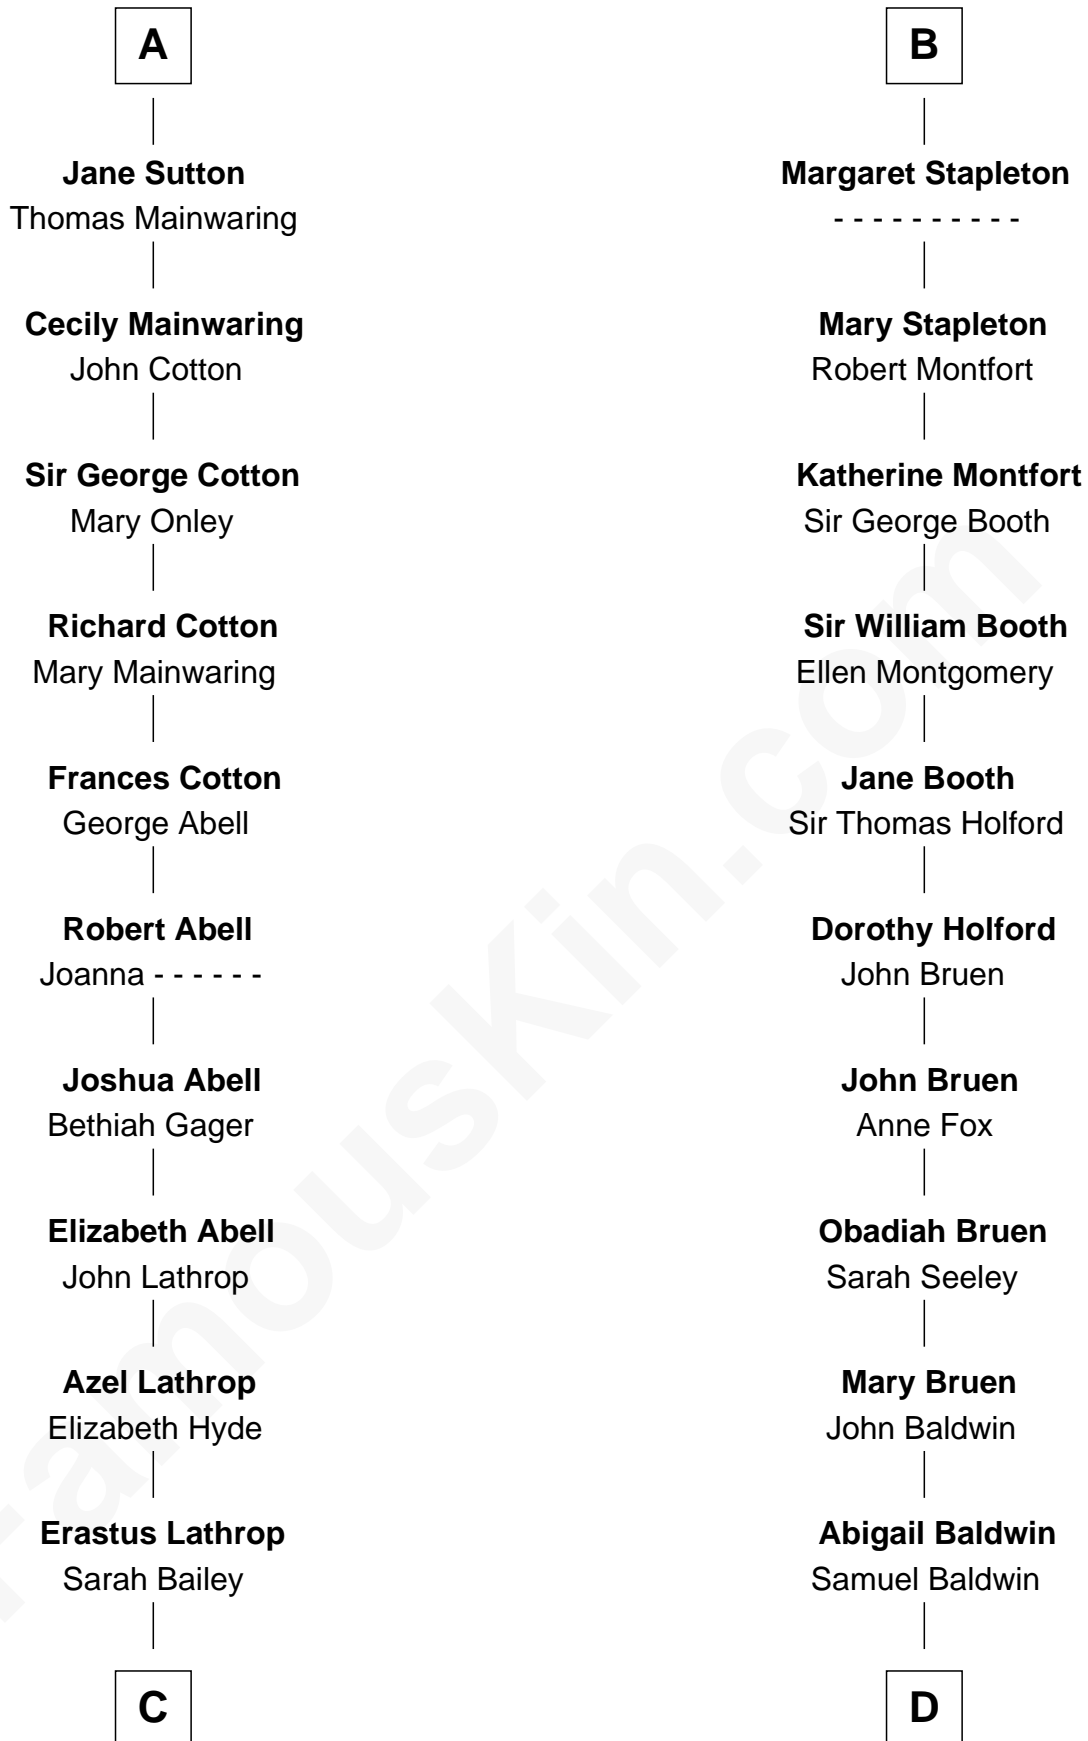

FamousKin.com Relationship Chart of

C. W. Post

Founder of Post Cereals

18th cousin 1 time removed of

Abraham Baldwin

Signer of the U.S. Constitution

FamousKin.com