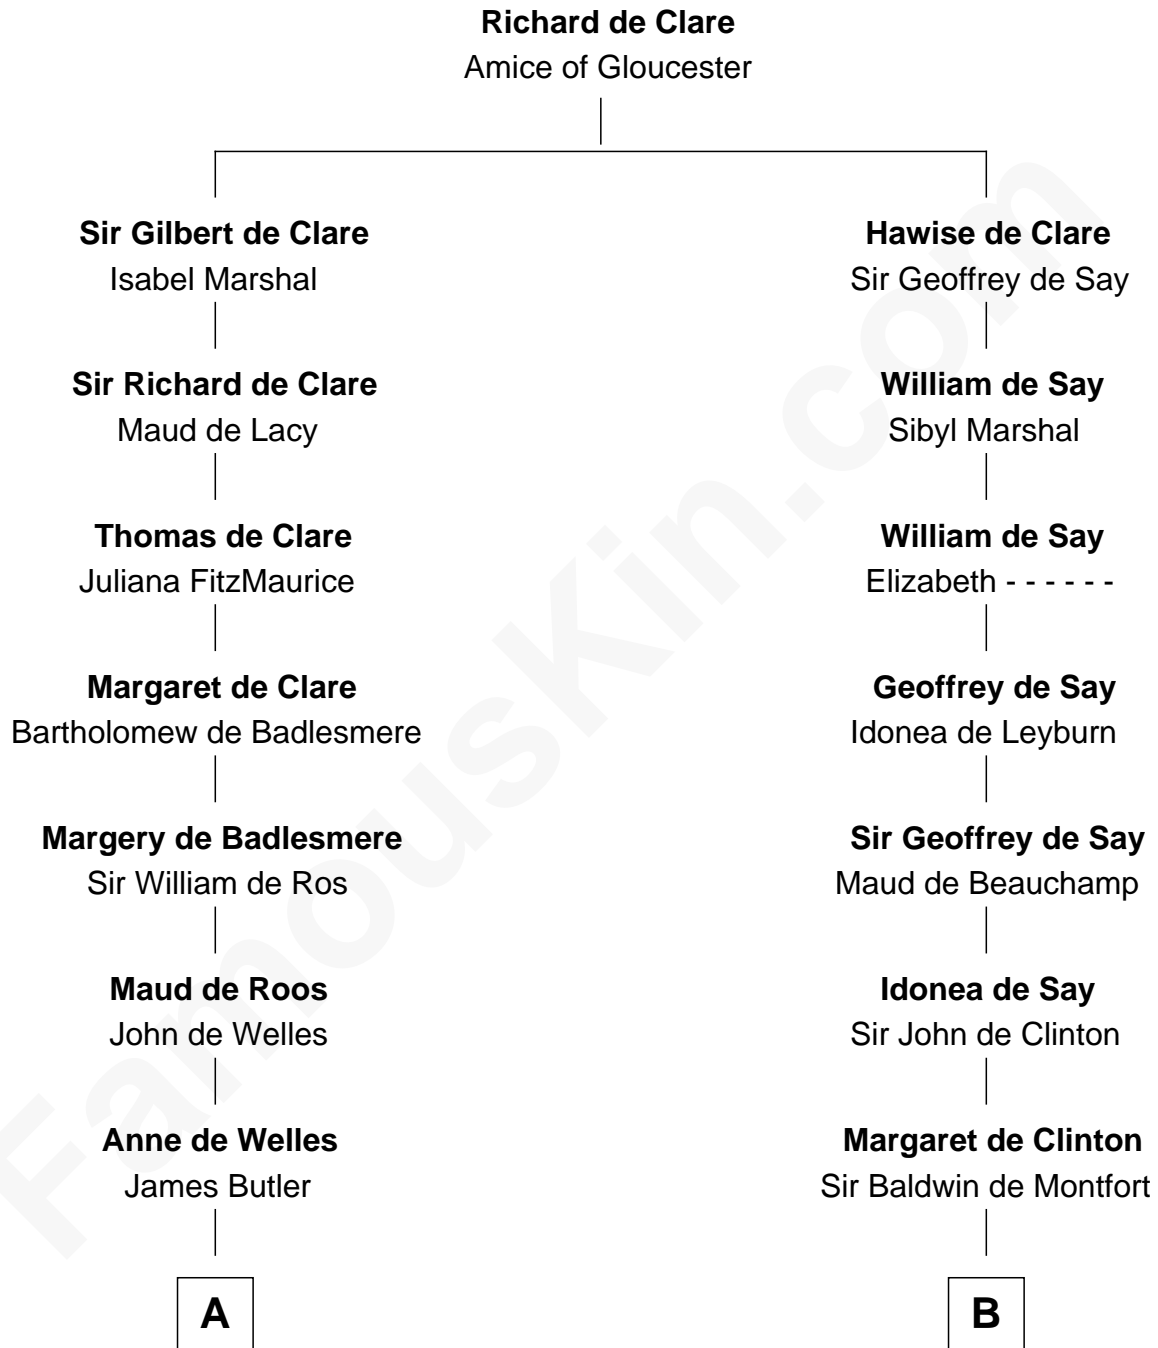

FamousKin.com Relationship Chart of

C. W. Post

Founder of Post Cereals

20th cousin 1 time removed of

Abraham Baldwin

Signer of the U.S. Constitution

C

Elizabeth Abell

John Lathrop

Azel Lathrop

Elizabeth Hyde

Erastus Lathrop

Sarah Bailey

Caroline Cushman Lathrop

Charles Rollin Post

C. W. Post