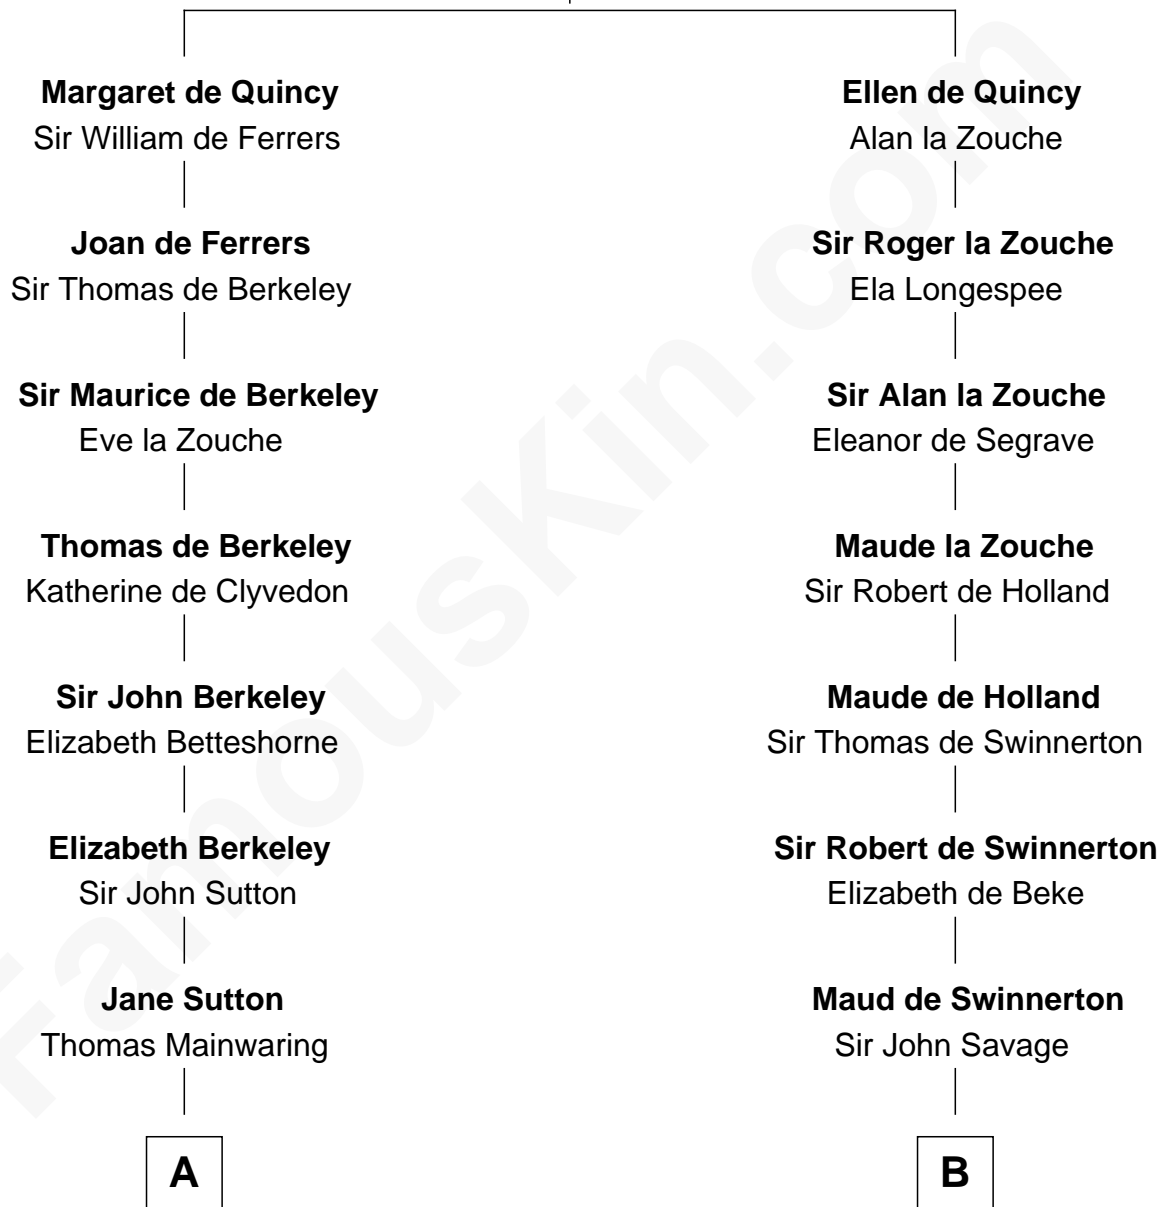

FamousKin.com Relationship Chart of

C. W. Post

Founder of Post Cereals

17th cousin 2 times removed of

Abraham Baldwin

Signer of the U.S. Constitution

Sir Roger de Quincy

Helen of Galloway

C

Timothy Baldwin
Bathsheba Stone

Michael Baldwin
Lucy Dudley

Abraham Baldwin
Signer of the U.S. Constitution

FamousKin.com