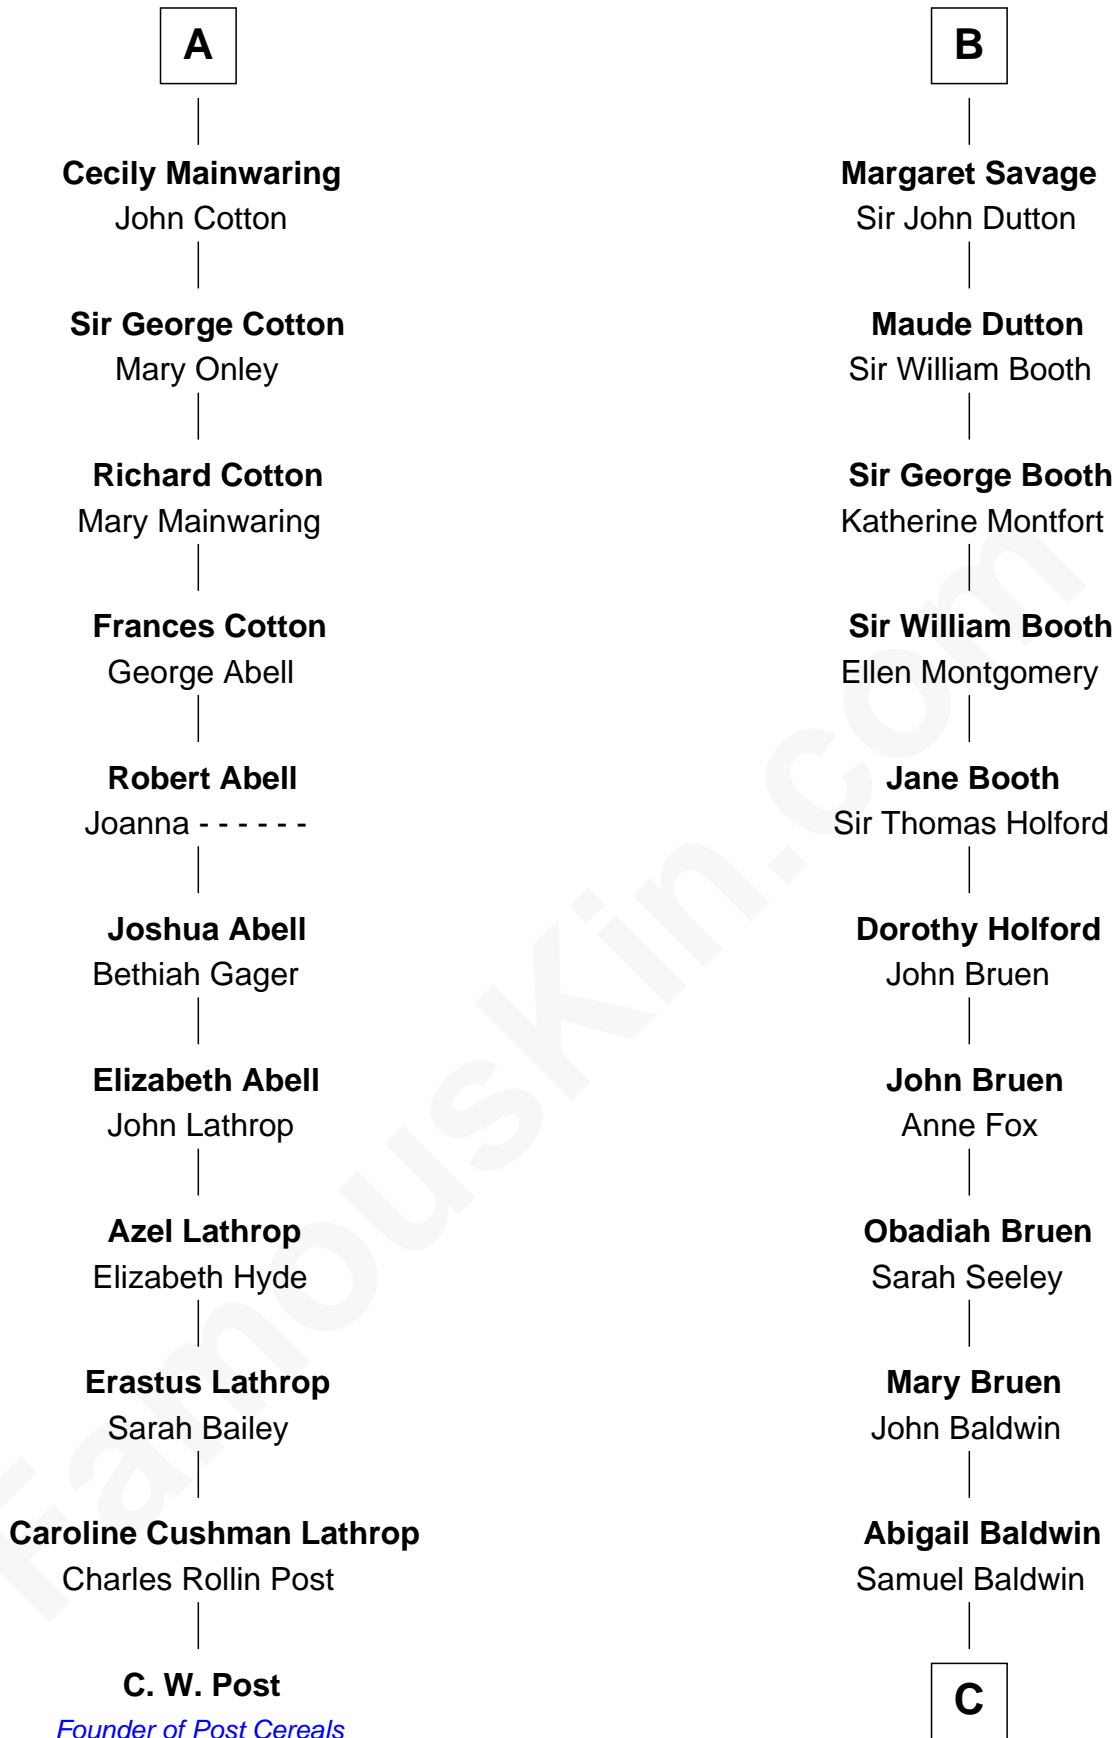

FamousKin.com Relationship Chart of

C. W. Post

Founder of Post Cereals

17th cousin 2 times removed of

Abraham Baldwin

Signer of the U.S. Constitution

Sir Roger de Quincy

Helen of Galloway

C

Timothy Baldwin
Bathsheba Stone

Michael Baldwin
Lucy Dudley

Abraham Baldwin
Signer of the U.S. Constitution

FamousKin.com