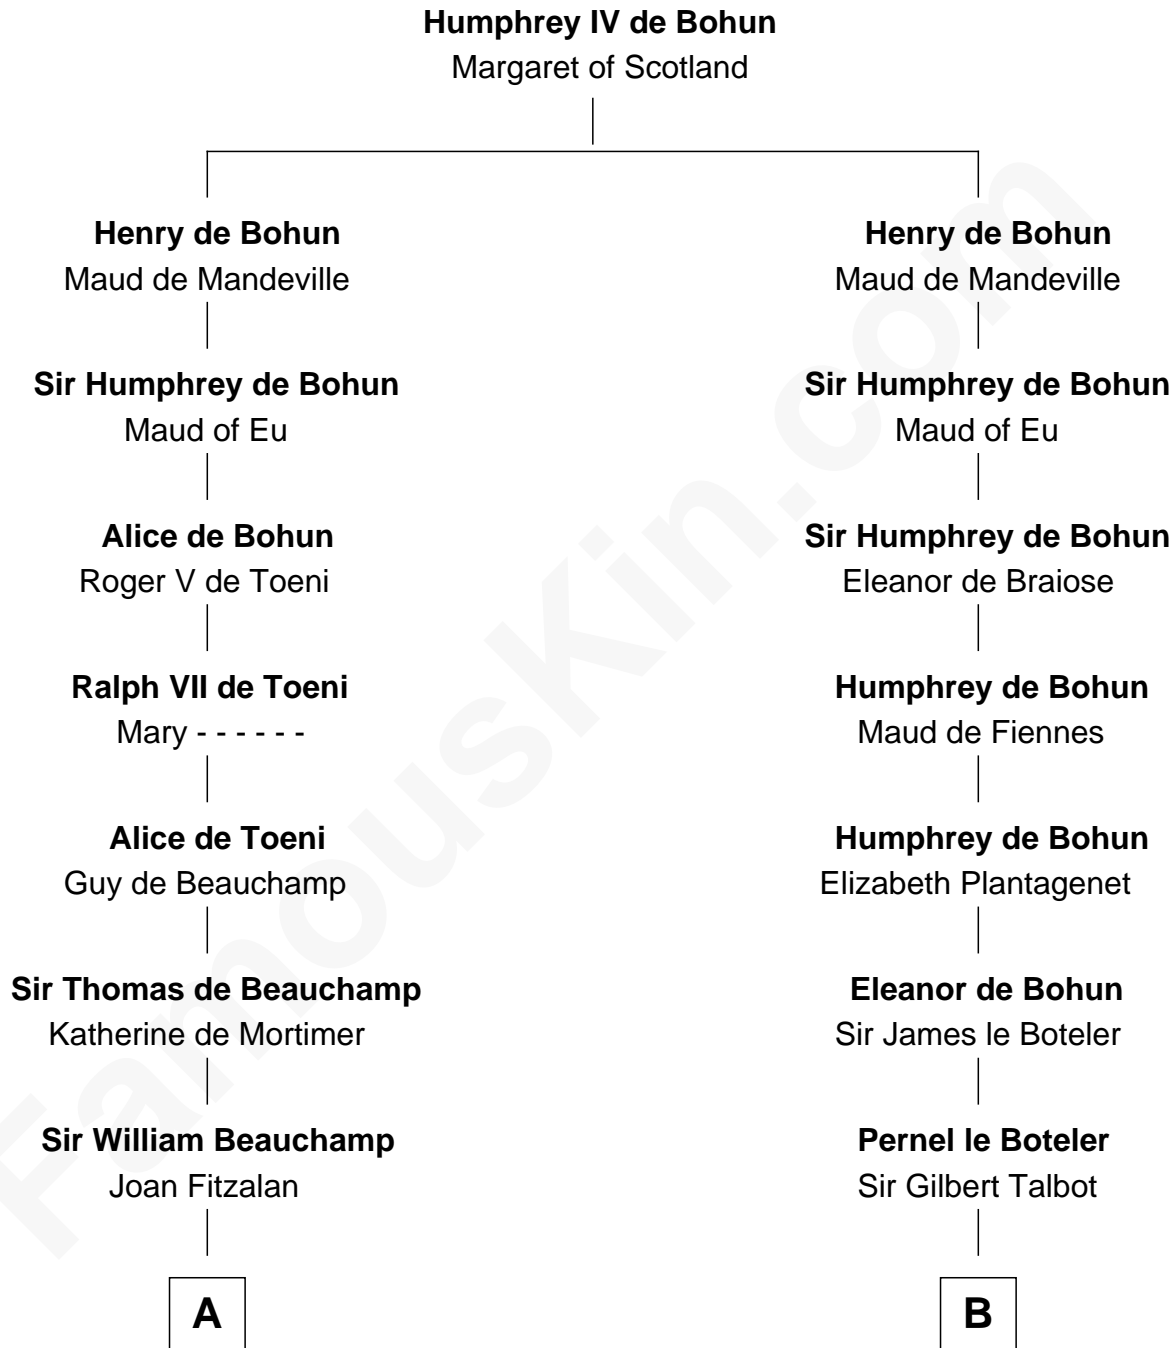

FamousKin.com Relationship Chart of

C. W. Post

Founder of Post Cereals

20th cousin 1 time removed of

Charles Carroll

Signer of the Declaration of Independence

C

Elizabeth Abell

John Lathrop

Azel Lathrop

Elizabeth Hyde

Erastus Lathrop

Sarah Bailey

Caroline Cushman Lathrop

Charles Rollin Post

C. W. Post