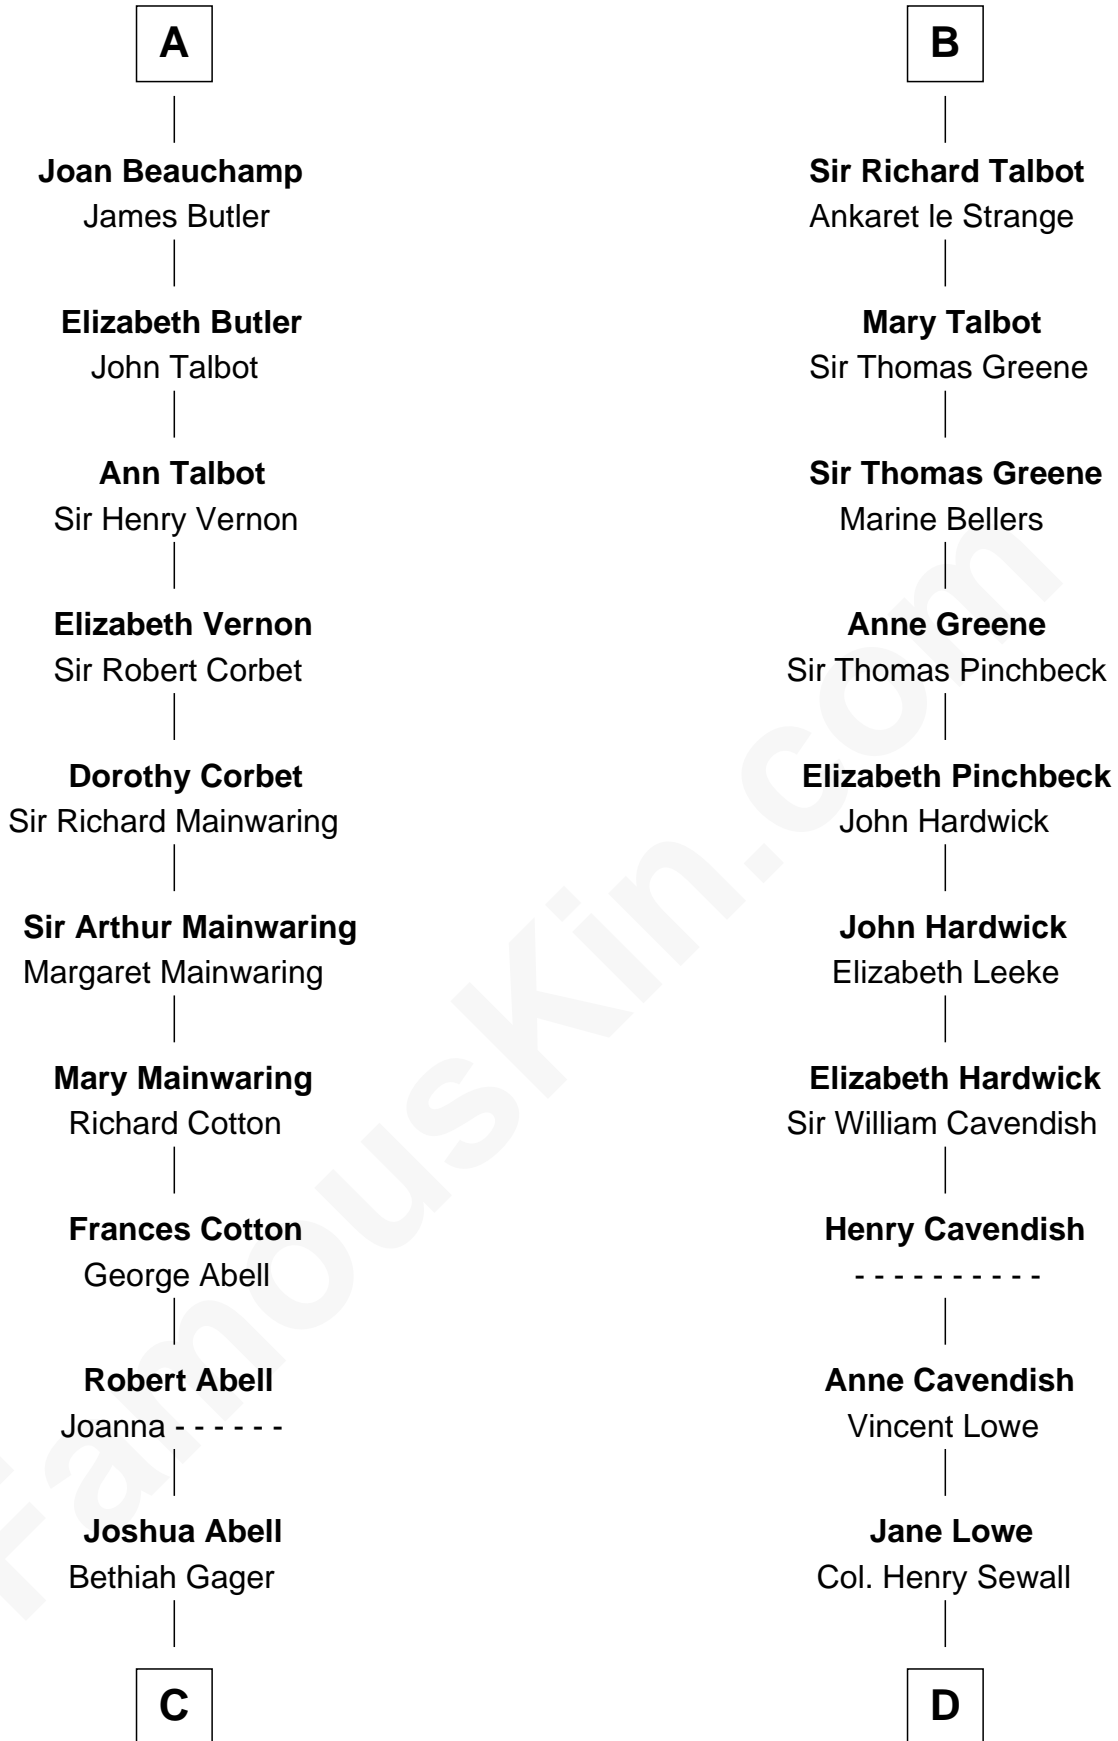

FamousKin.com Relationship Chart of

C. W. Post

Founder of Post Cereals

20th cousin 1 time removed of

Charles Carroll

Signer of the Declaration of Independence

C

Elizabeth Abell

John Lathrop

Azel Lathrop

Elizabeth Hyde

Erastus Lathrop

Sarah Bailey

Caroline Cushman Lathrop

Charles Rollin Post

C. W. Post