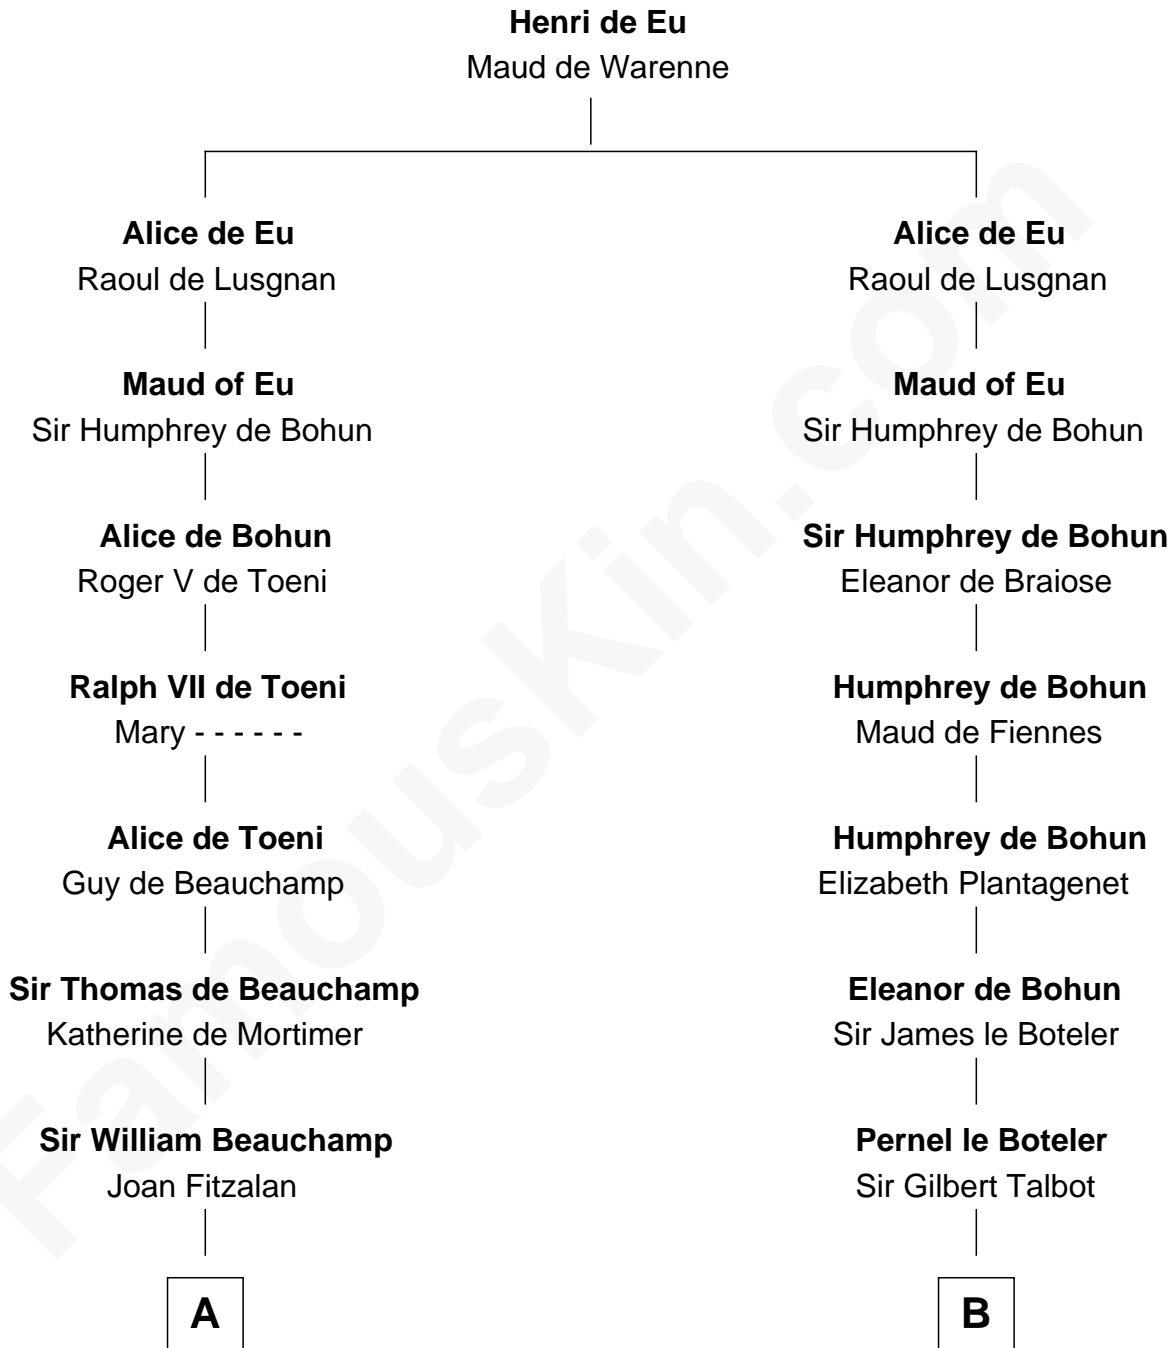

FamousKin.com Relationship Chart of

C. W. Post

Founder of Post Cereals

20th cousin 1 time removed of

Charles Carroll

Signer of the Declaration of Independence

C

Elizabeth Abell

John Lathrop

Azel Lathrop

Elizabeth Hyde

Erastus Lathrop

Sarah Bailey

Caroline Cushman Lathrop

Charles Rollin Post

C. W. Post