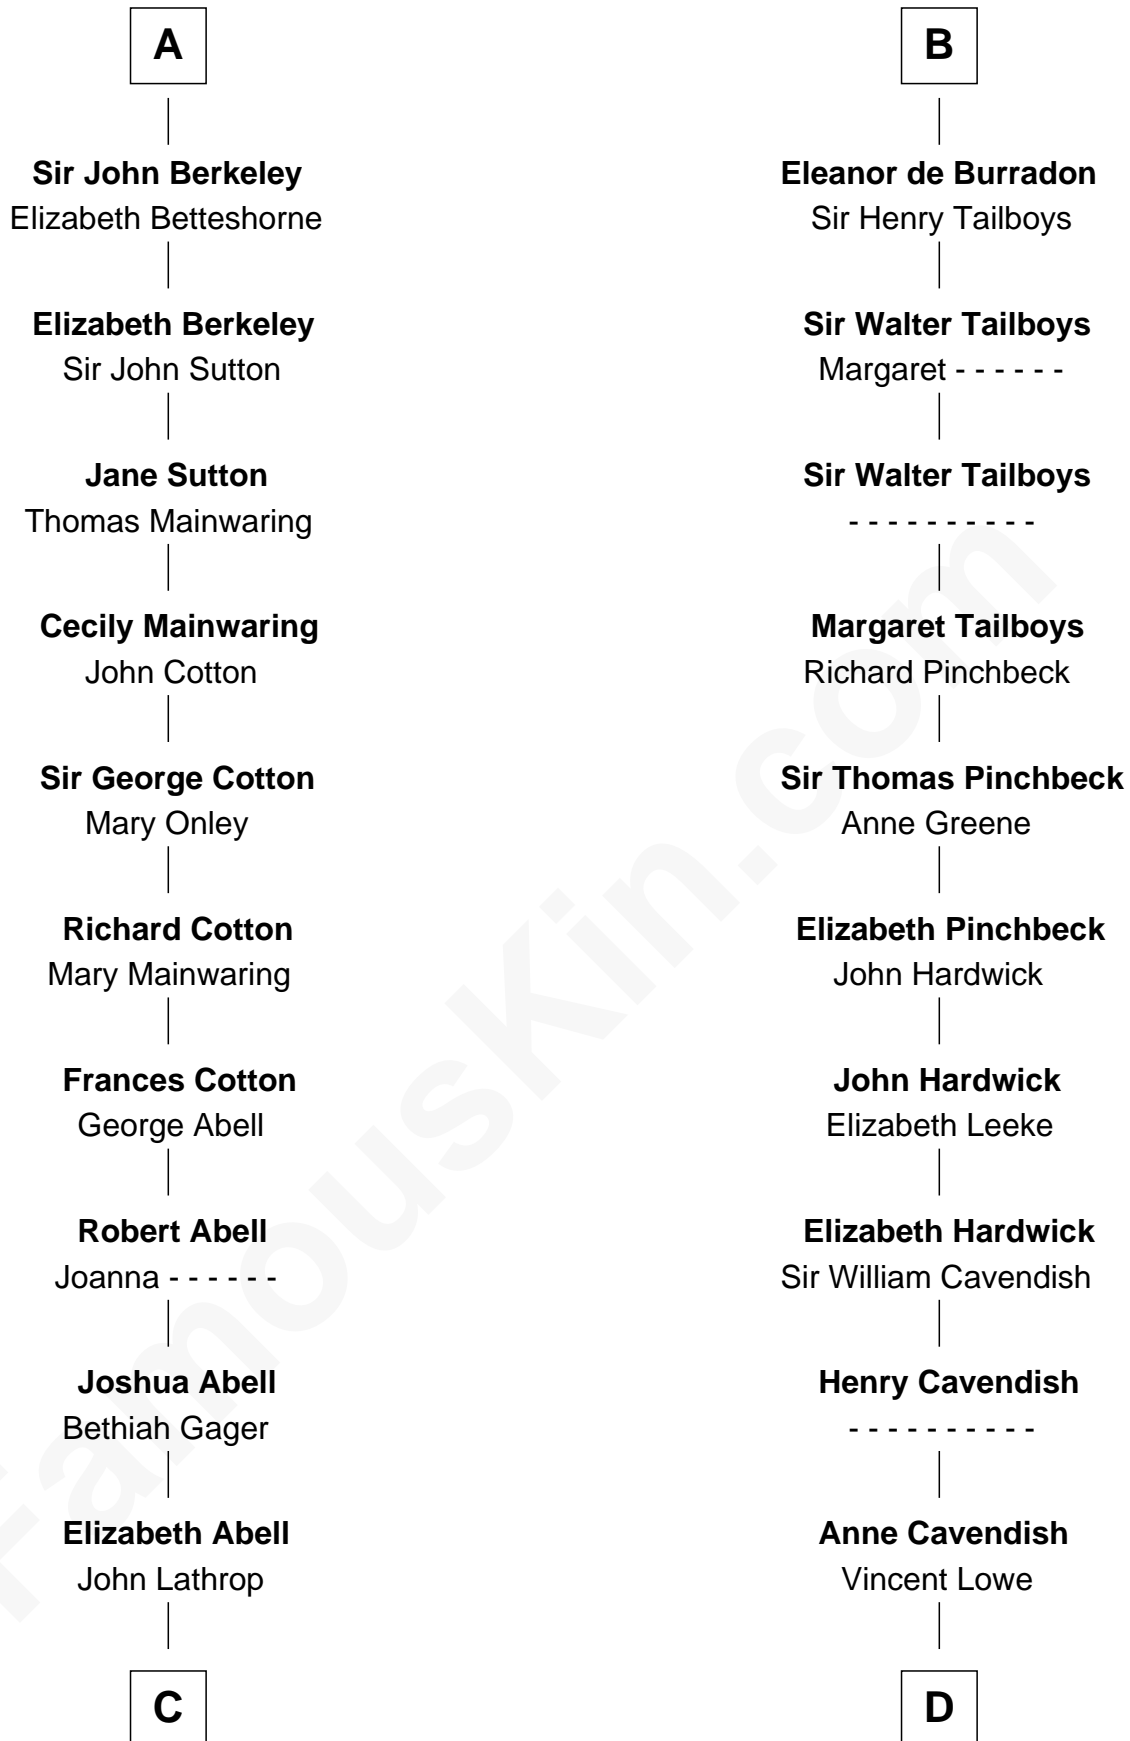

FamousKin.com Relationship Chart of

C. W. Post

Founder of Post Cereals

20th cousin 1 time removed of

Charles Carroll

Signer of the Declaration of Independence

Walter of Salisbury

C

Azel Lathrop
Elizabeth Hyde

Erastus Lathrop
Sarah Bailey

Caroline Cushman Lathrop
Charles Rollin Post

C. W. Post
Founder of Post Cereals

D

Jane Lowe
Col. Henry Sewall

Nicholas Sewall
Susanna Burgess

Jane Sewall
Clement Brooke