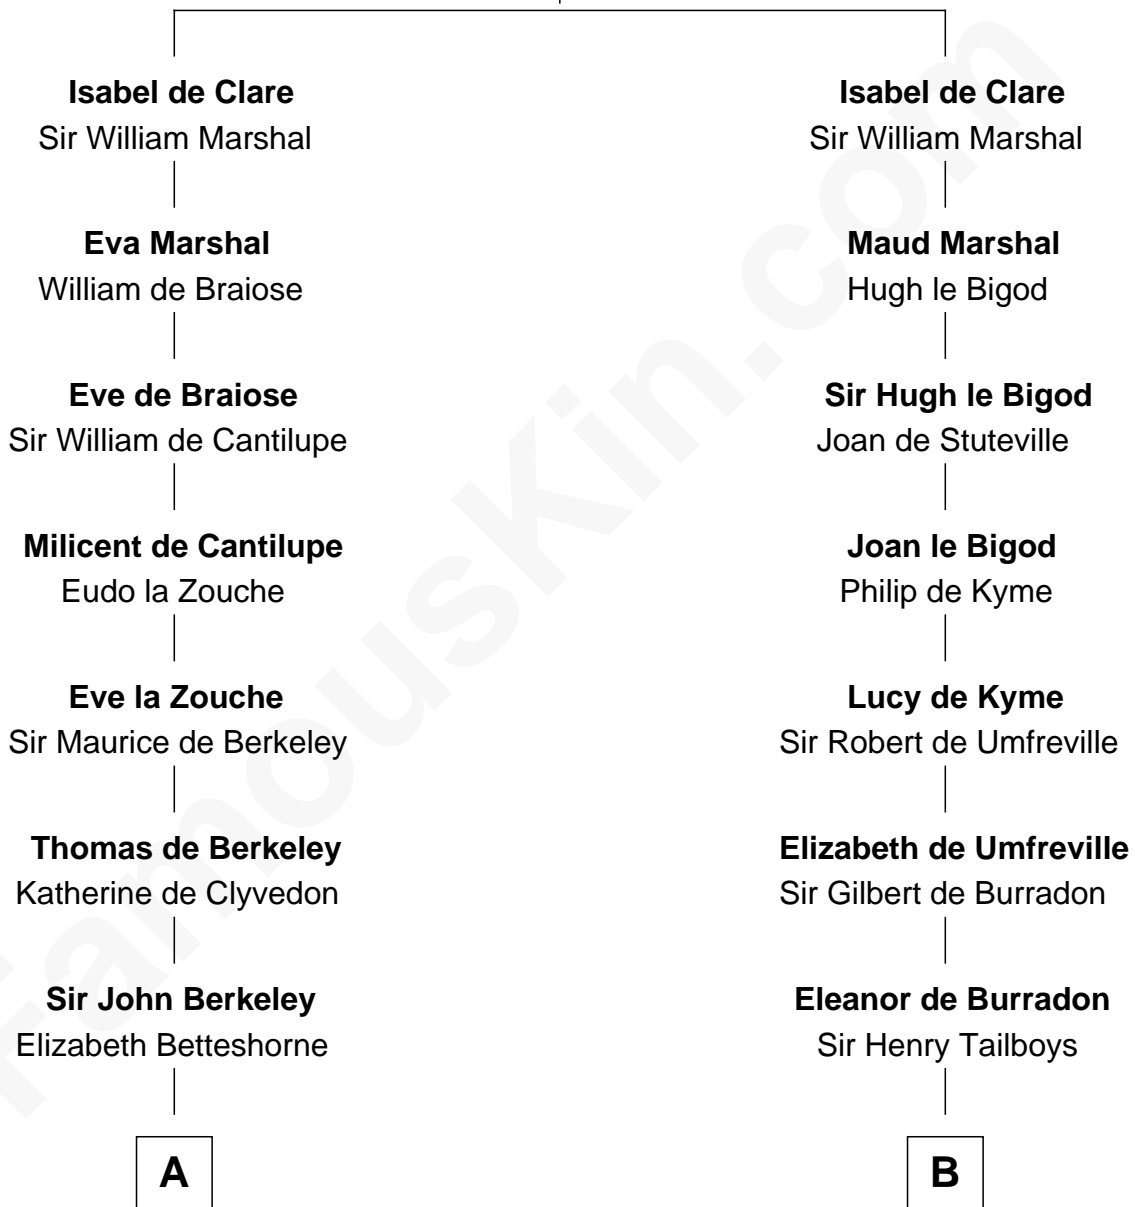

FamousKin.com Relationship Chart of

C. W. Post

Founder of Post Cereals

19th cousin 1 time removed of

Charles Carroll

Signer of the Declaration of Independence

Richard de Clare
Aoife MacMurrough

C

Erastus Lathrop

Sarah Bailey

Caroline Cushman Lathrop

Charles Rollin Post

C. W. Post

Founder of Post Cereals

D

Nicholas Sewall