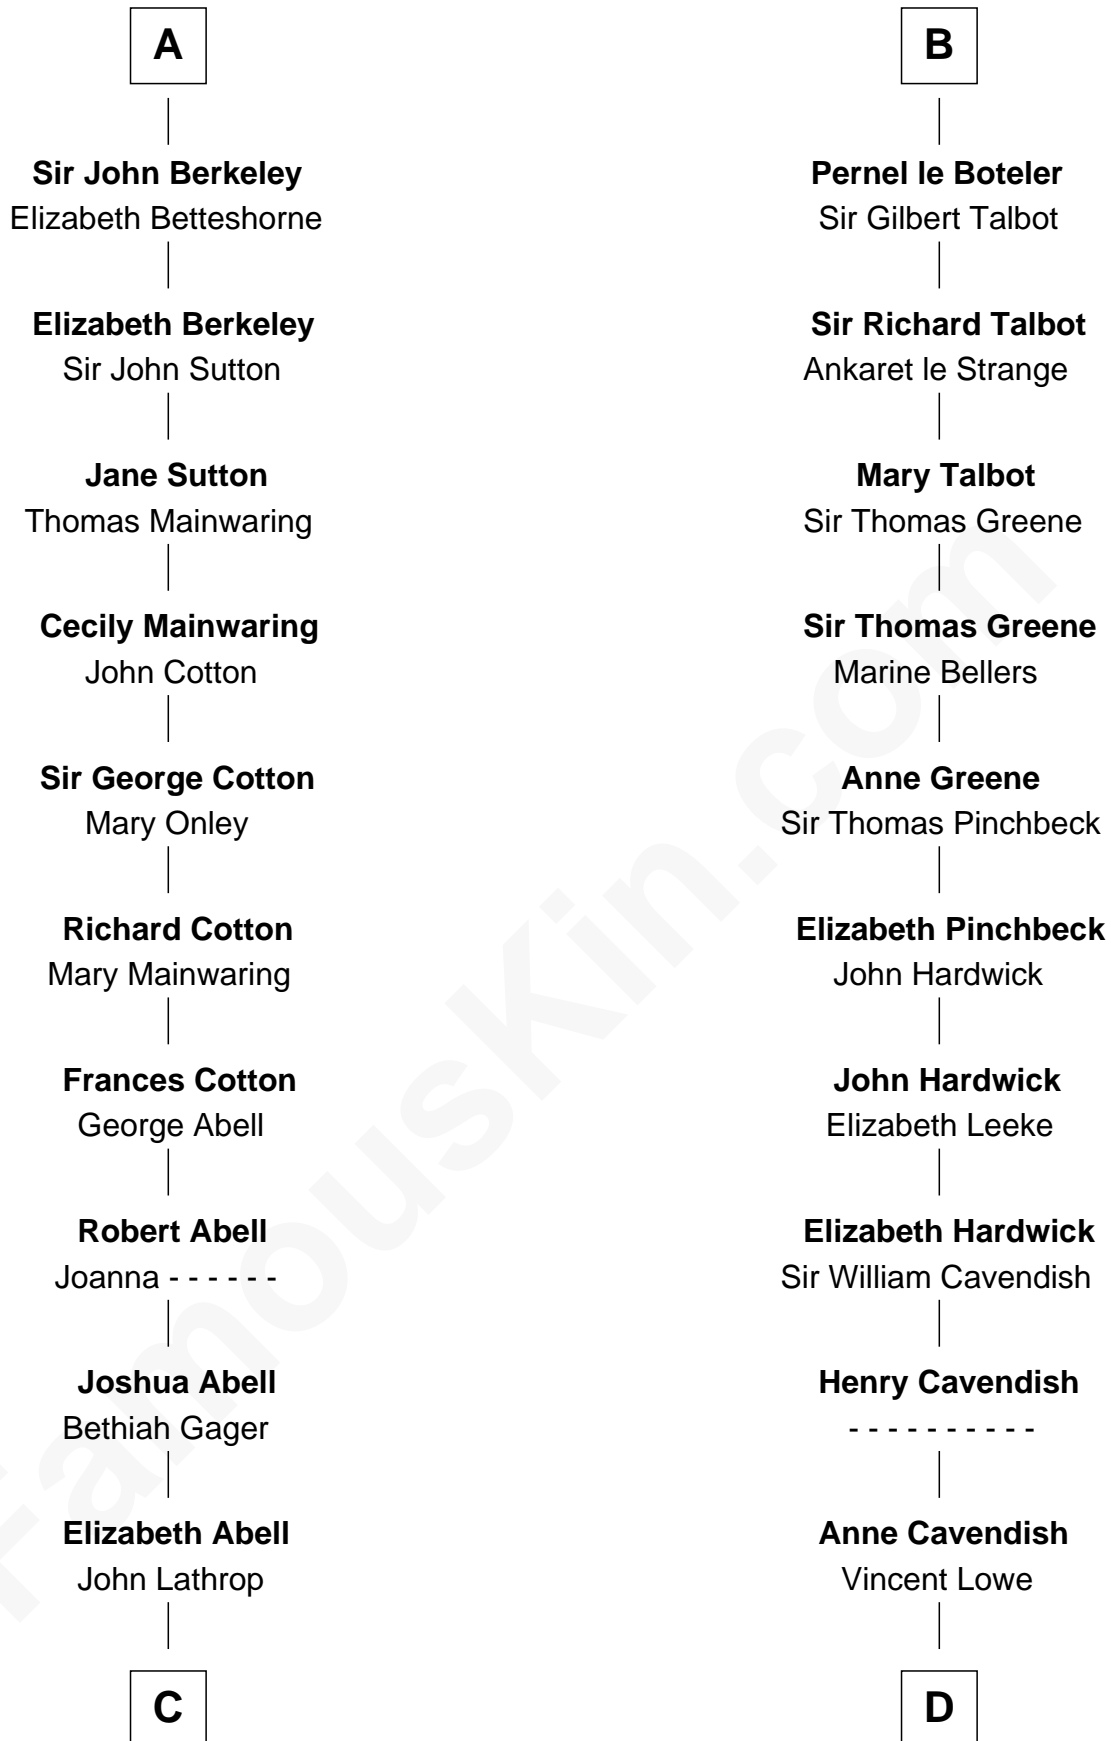

# FamousKin.com Relationship Chart of

**C. W. Post**

*Founder of Post Cereals*

20th cousin 1 time removed of

**Charles Carroll**

*Signer of the Declaration of Independence*

**Ranulf III le Meschin**

Lucy of Bolingbroke

Richard Fitzgilbert de Clare

**Roger de Clare**

Maud de St. Hilary

**Aveline de Clare**

Sir Geoffrey FitzPiers

**Sir John FitzGeoffrey**

Isabel le Bigod

**Joan FitzJohn**

Thebaud le Boteler

**Sir Edmund Boteler**

Joan FitzGerald

**Sir James le Boteler**

Eleanor de Bohun

**B**

**C**

**Azel Lathrop**  
Elizabeth Hyde

**Erastus Lathrop**  
Sarah Bailey

**Caroline Cushman Lathrop**  
Charles Rollin Post

**C. W. Post**  
*Founder of Post Cereals*

**D**

**Jane Lowe**  
Col. Henry Sewall

**Nicholas Sewall**  
Susanna Burgess