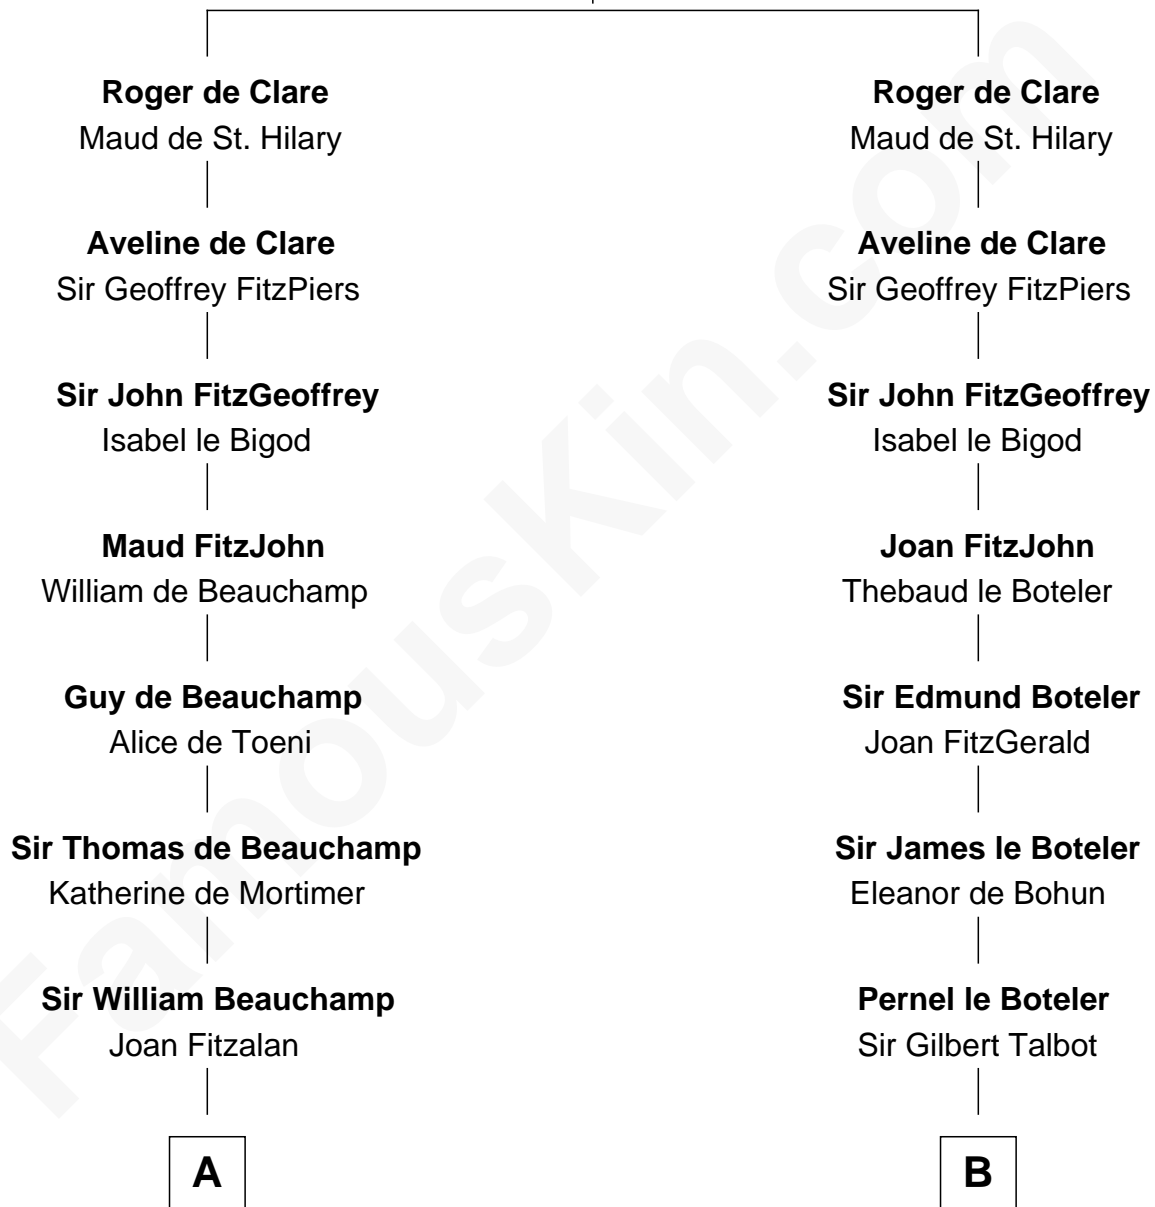

# FamousKin.com Relationship Chart of

**C. W. Post**

*Founder of Post Cereals*

20th cousin 1 time removed of

**Charles Carroll**

*Signer of the Declaration of Independence*

**Richard Fitzgilbert de Clare**  
Adeliza de Meschines

**C**

**Elizabeth Abell**

John Lathrop

**Azel Lathrop**

Elizabeth Hyde

**Erastus Lathrop**

Sarah Bailey

**Caroline Cushman Lathrop**