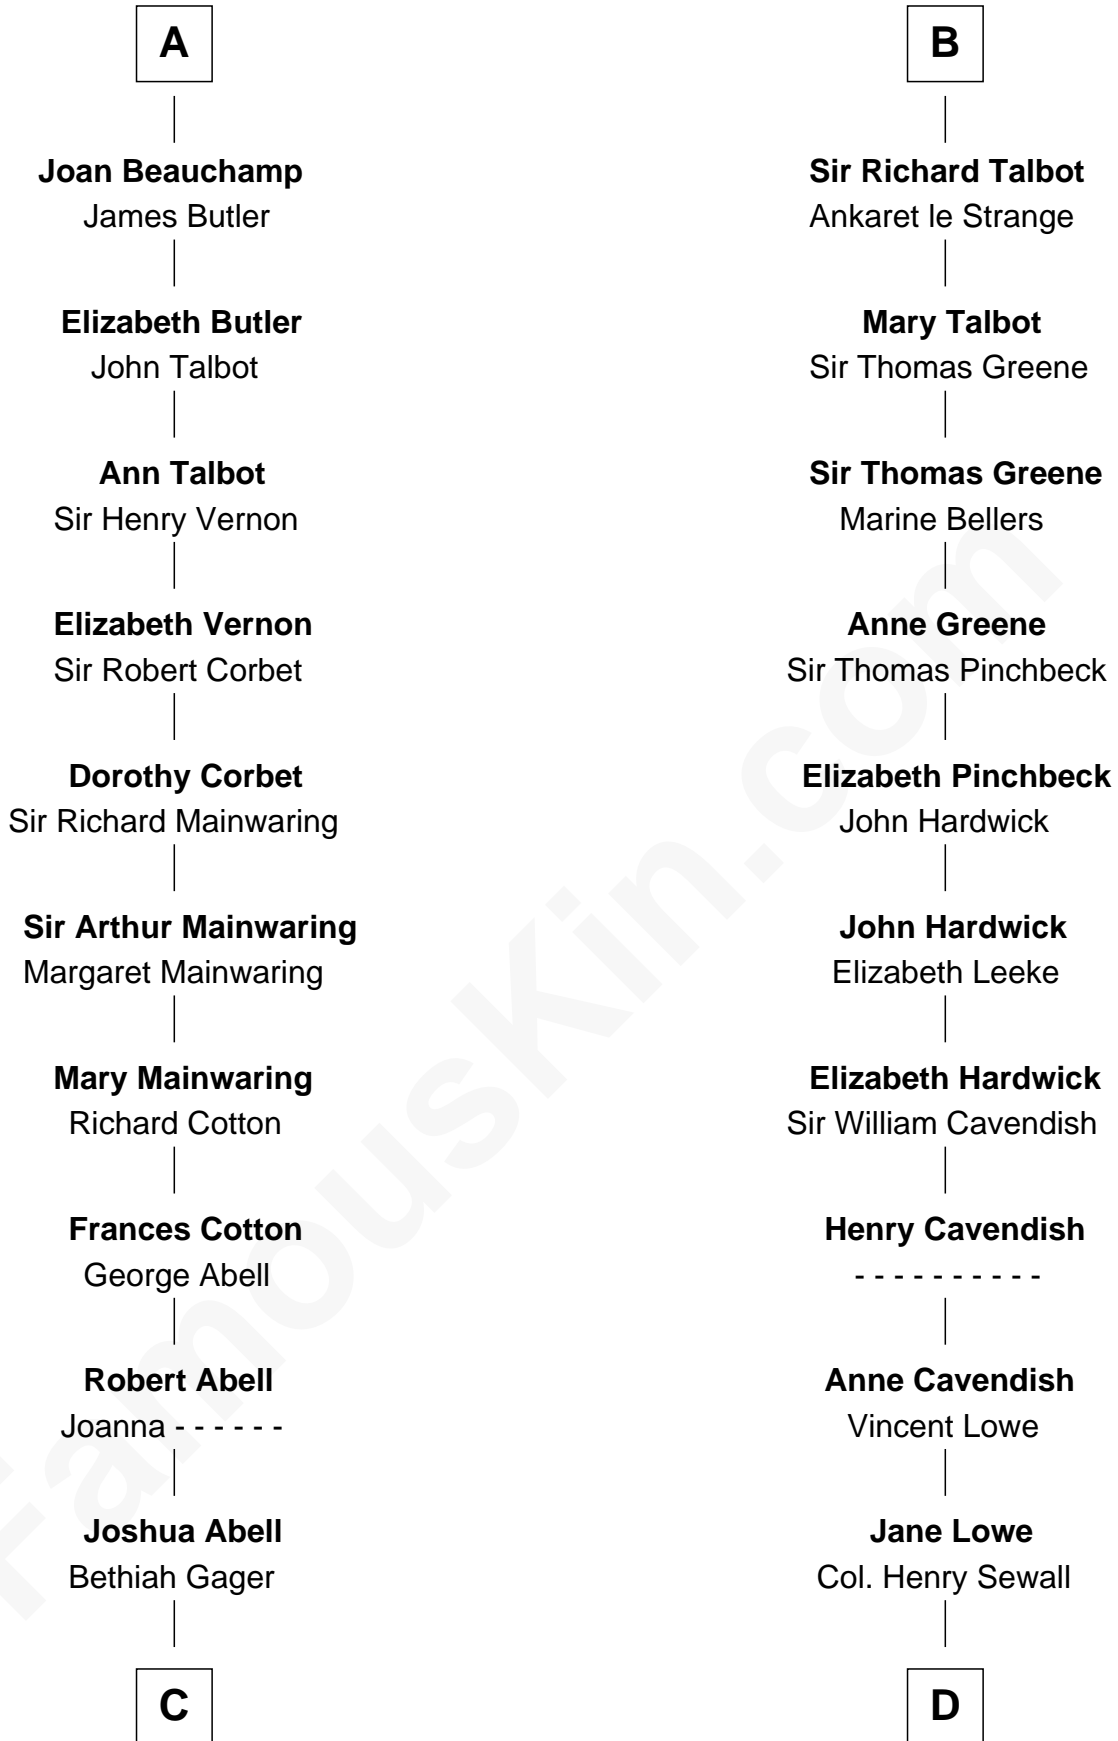

# FamousKin.com Relationship Chart of

**C. W. Post**

*Founder of Post Cereals*

20th cousin 1 time removed of

**Charles Carroll**

*Signer of the Declaration of Independence*

**Richard Fitzgilbert de Clare**  
Adeliza de Meschines

**C**

**Elizabeth Abell**

John Lathrop

**Azel Lathrop**

Elizabeth Hyde

**Erastus Lathrop**

Sarah Bailey

**Caroline Cushman Lathrop**