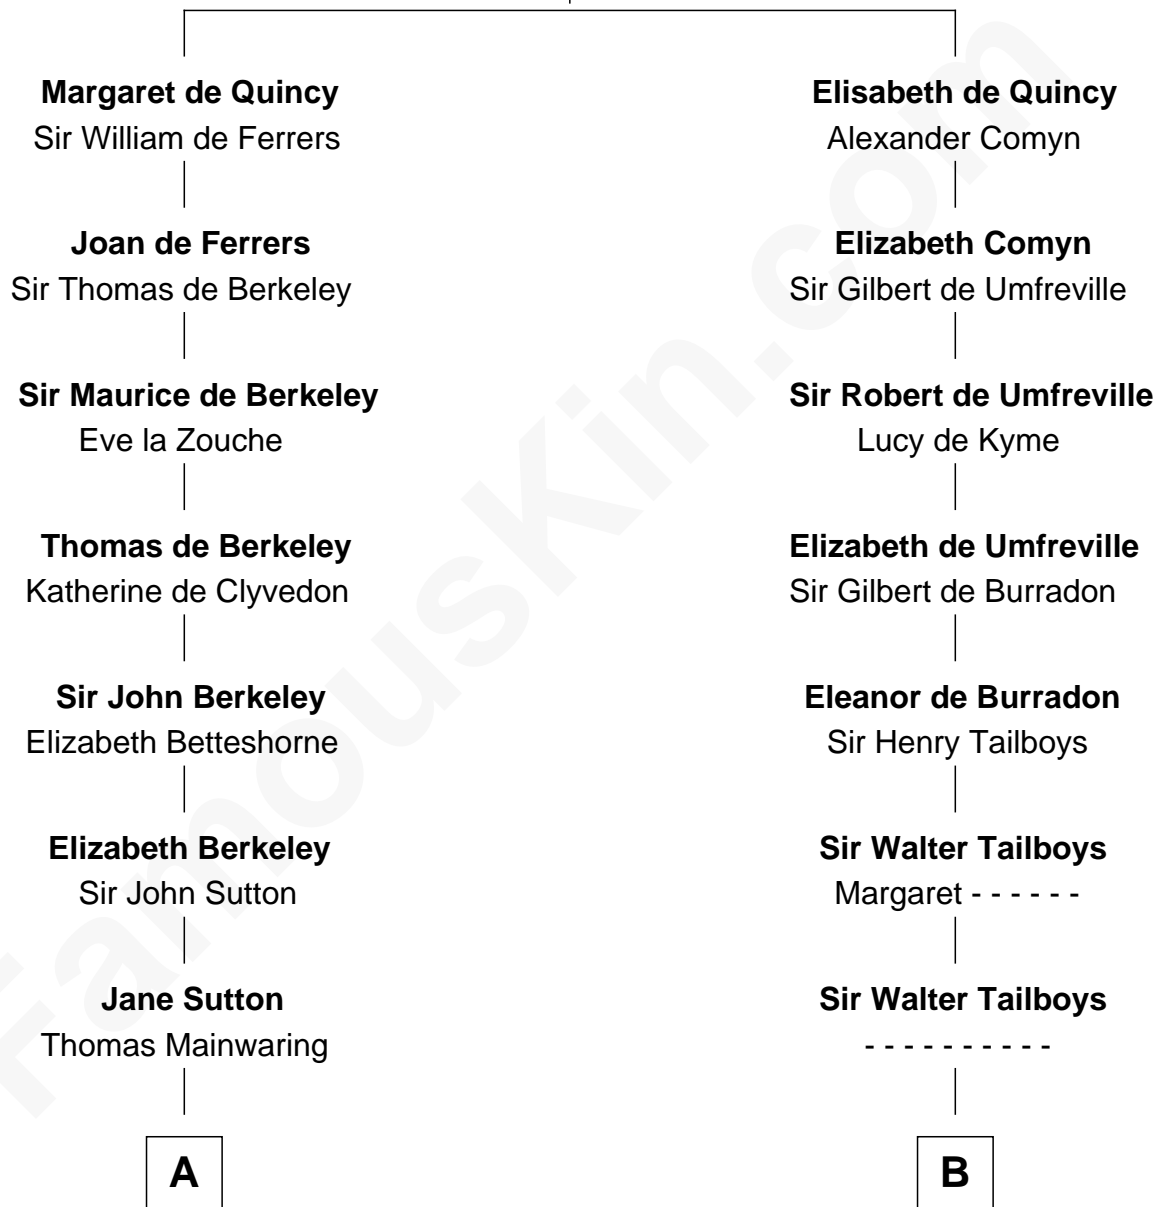

# FamousKin.com Relationship Chart of

**C. W. Post**

*Founder of Post Cereals*

17th cousin 1 time removed of

**Charles Carroll**

*Signer of the Declaration of Independence*

**Sir Roger de Quincy**  
Helen of Galloway

**C**

—  
**Elizabeth Brooke**

Charles Carroll

—  
**Charles Carroll**

*Signer of Declaration of Independence*

FamousKin.com