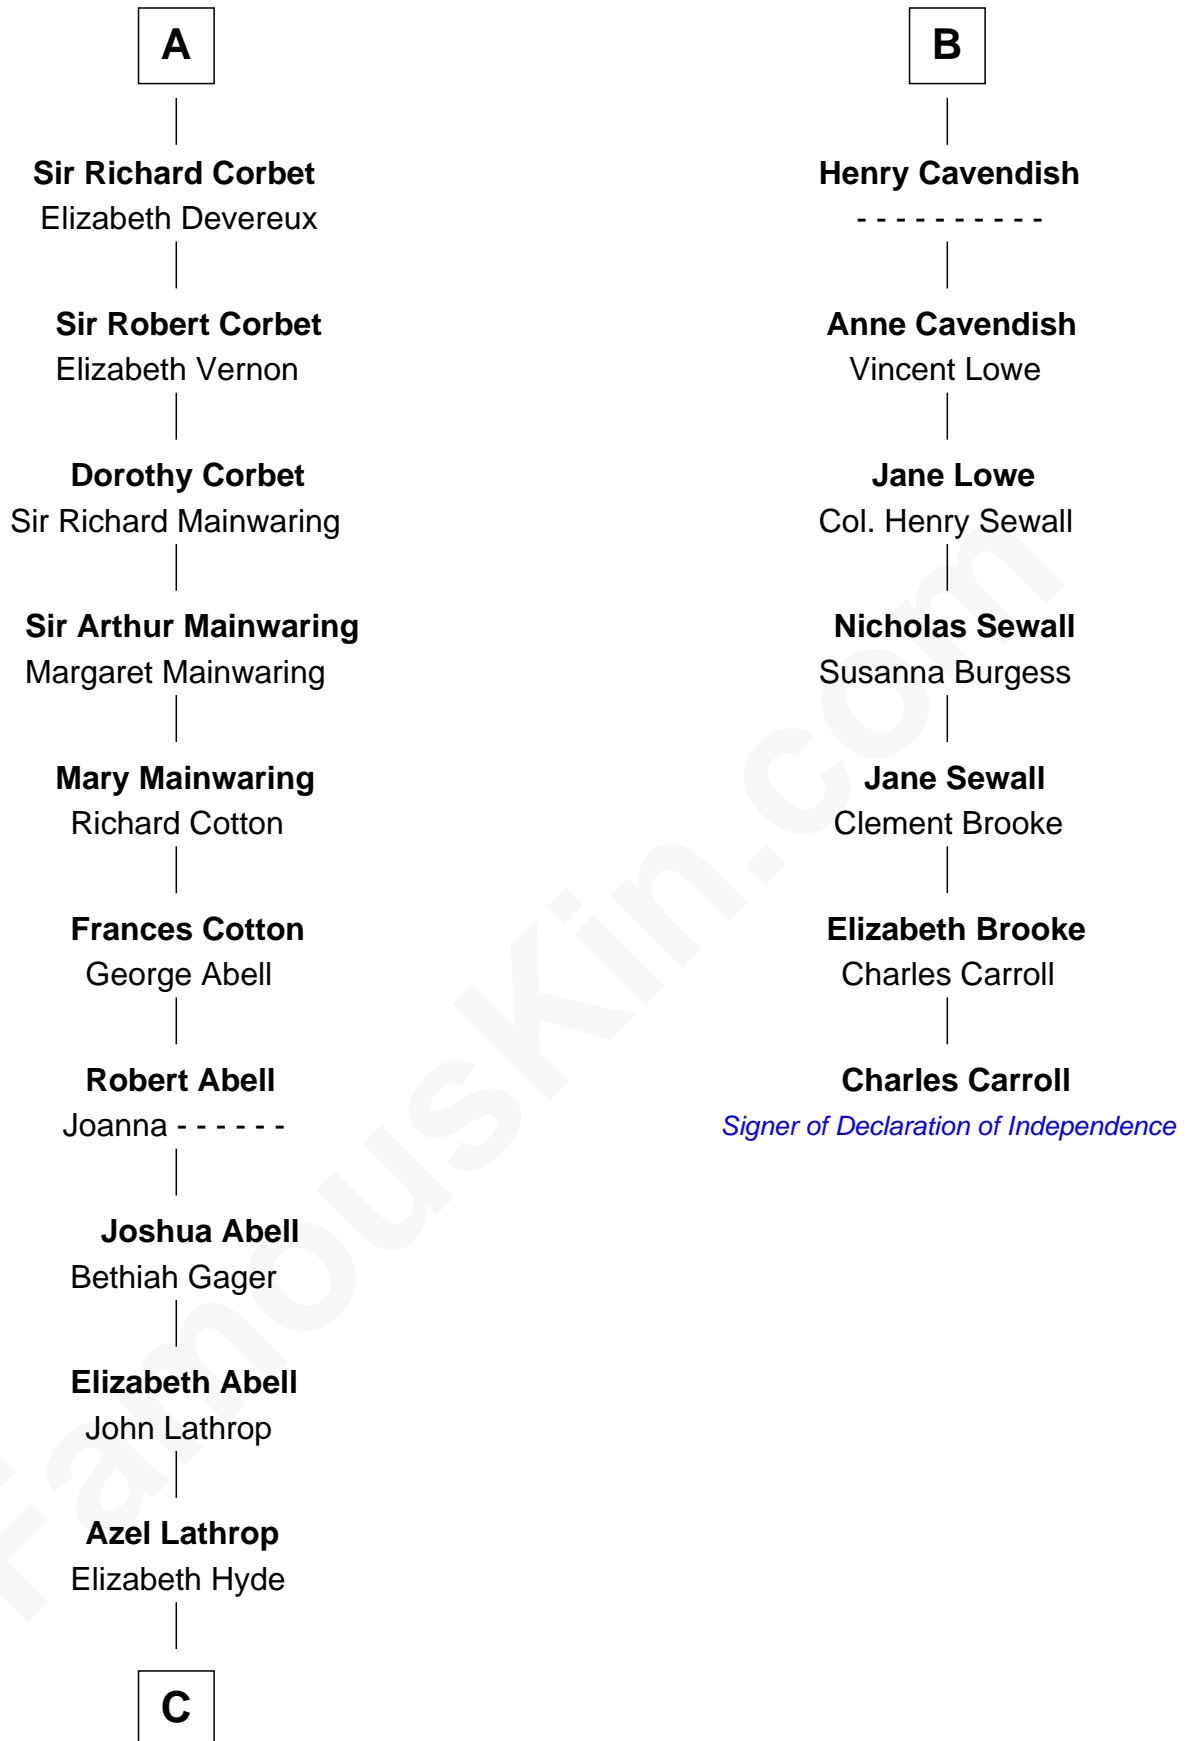

# FamousKin.com Relationship Chart of

**C. W. Post**

*Founder of Post Cereals*

13th cousin 6 times removed of

**Charles Carroll**

*Signer of the Declaration of Independence*

**Sir Gilbert Talbot**

Pernel le Boteler

**Elizabeth Talbot**

Sir Henry de Grey

**Richard Grey**

Blanche de la Vache

**Alice Grey**

Sir William Burley

**Elizabeth Burley**

Sir John Hopton

Ankaret le Strange

**Mary Talbot**

Sir Thomas Greene

**Sir Thomas Greene**

Marine Bellers

**Anne Greene**

Sir Thomas Pinchbeck

**Elizabeth Pinchbeck**

John Hardwick

**John Hardwick**

Elizabeth Leeke

**Elizabeth Hardwick**

Sir William Cavendish

**B**

FamousKin.com