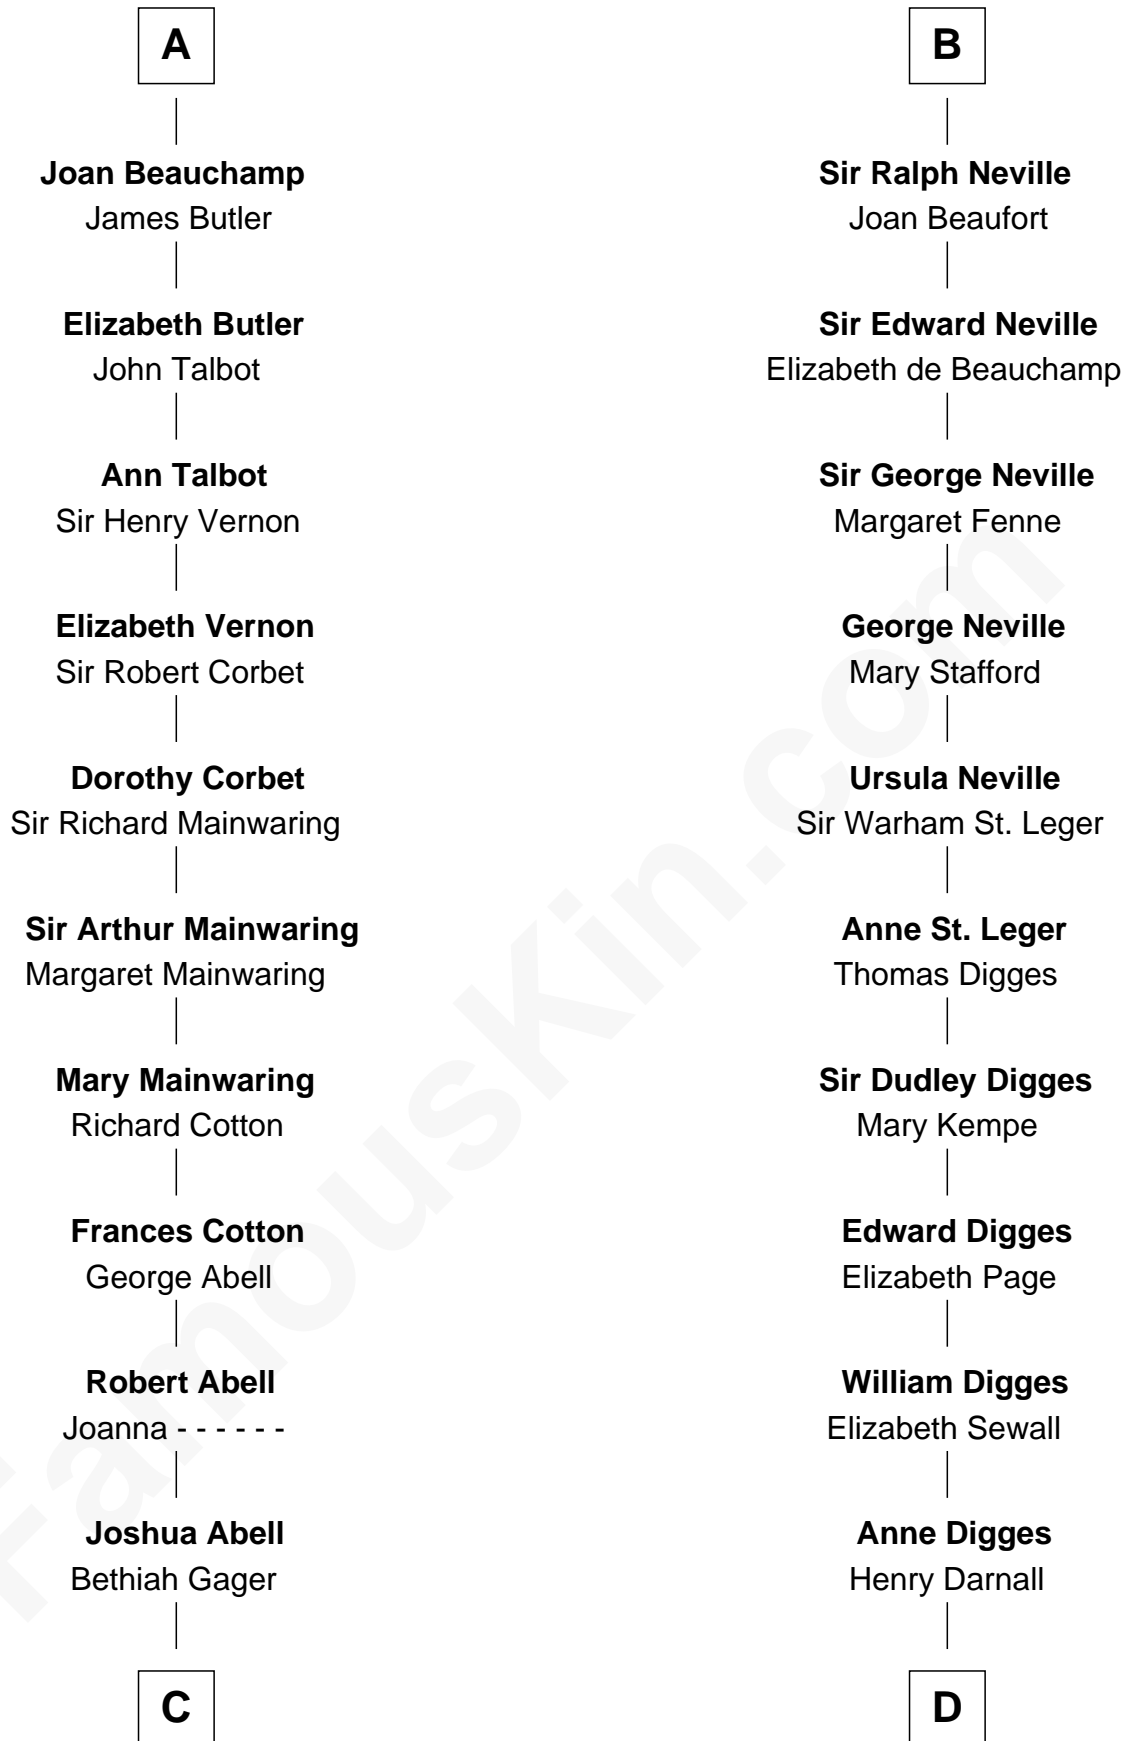

FamousKin.com Relationship Chart of

C. W. Post

Founder of Post Cereals

18th cousin 3 times removed of

Daniel Carroll

Signer of the U.S. Constitution

C

Elizabeth Abell

John Lathrop

Azel Lathrop

Elizabeth Hyde

Erastus Lathrop

Sarah Bailey

Caroline Cushman Lathrop

Charles Rollin Post

C. W. Post