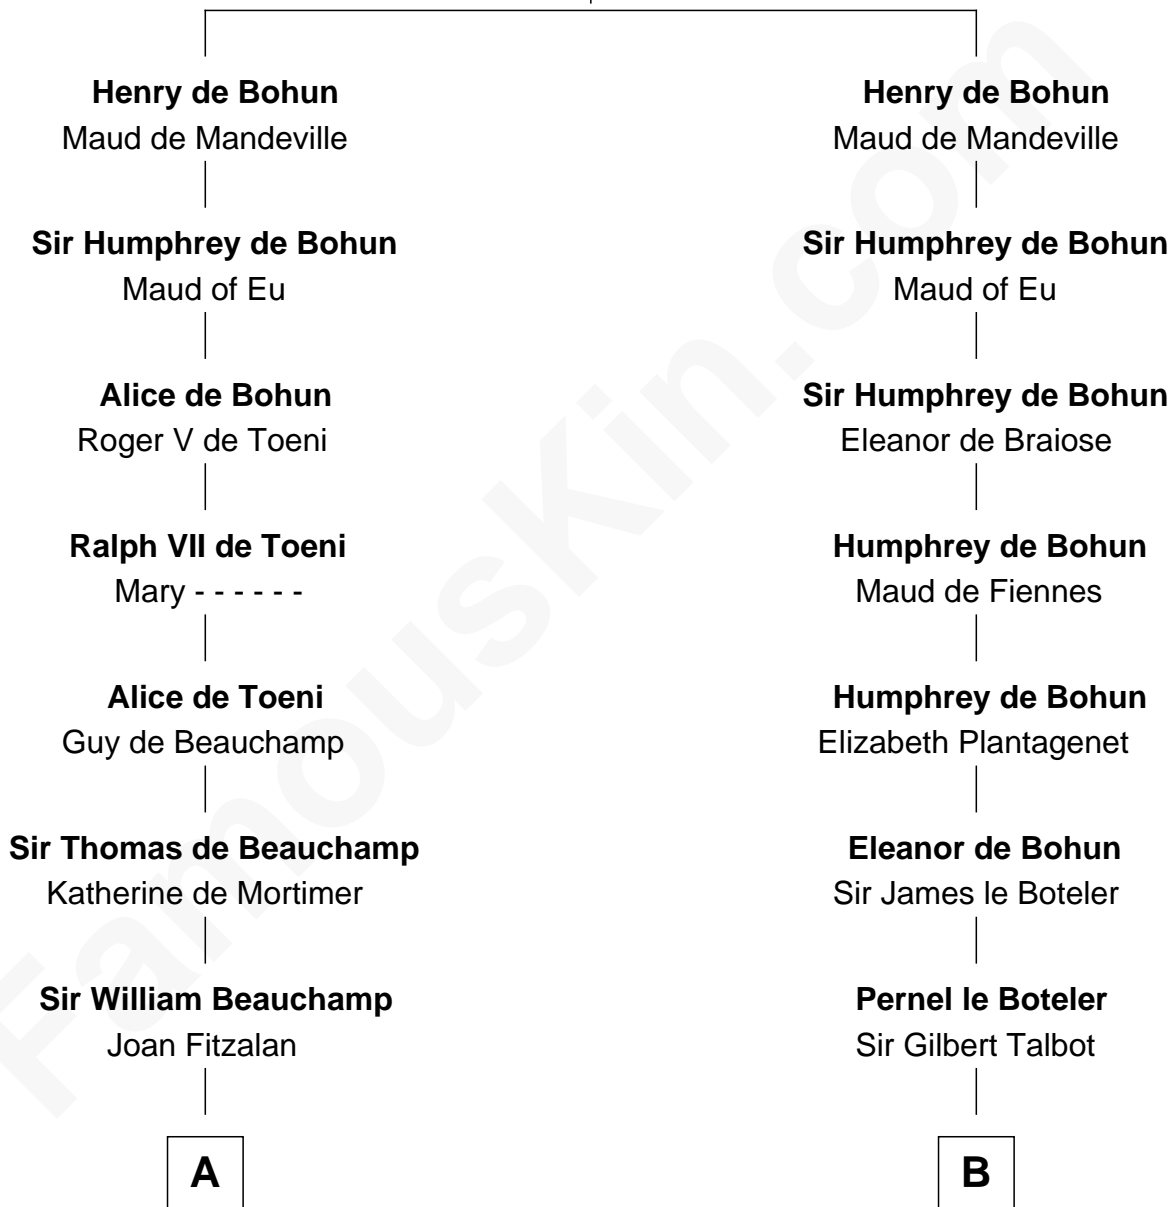

FamousKin.com Relationship Chart of

C. W. Post

Founder of Post Cereals

20th cousin 1 time removed of

Daniel Carroll

Signer of the U.S. Constitution

Humphrey IV de Bohun

Margaret of Scotland

C

Elizabeth Abell

John Lathrop

Azel Lathrop

Elizabeth Hyde

Erastus Lathrop

Sarah Bailey

Caroline Cushman Lathrop