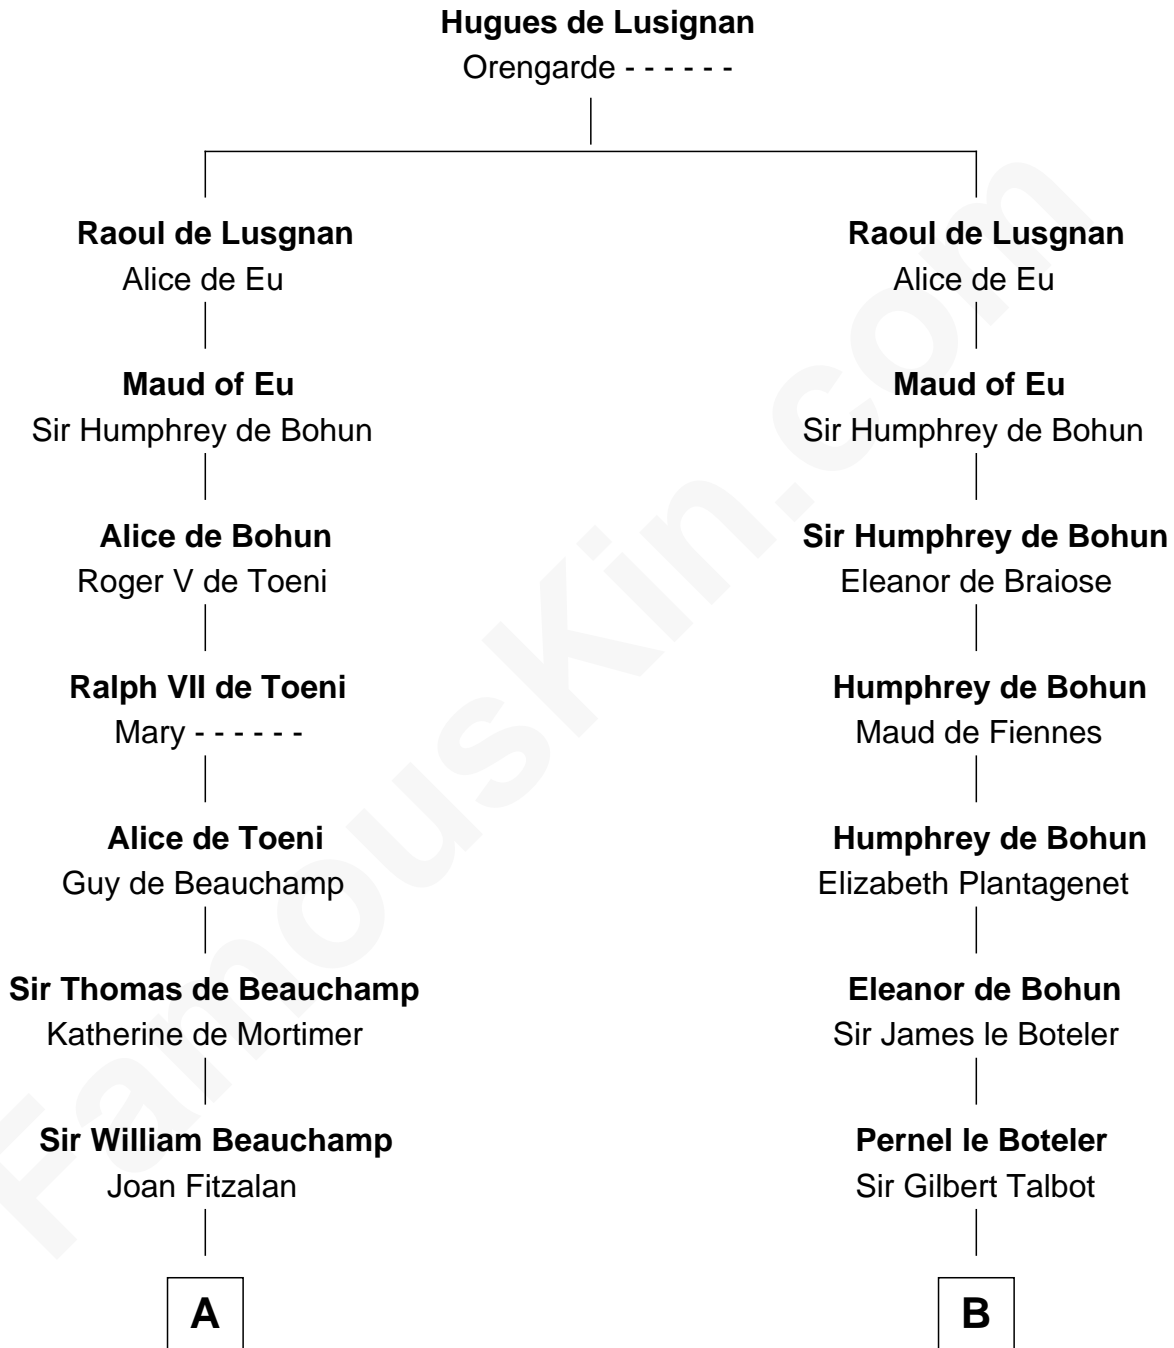

FamousKin.com Relationship Chart of

C. W. Post

Founder of Post Cereals

20th cousin 1 time removed of

Daniel Carroll

Signer of the U.S. Constitution

C

Elizabeth Abell

John Lathrop

Azel Lathrop

Elizabeth Hyde

Erastus Lathrop

Sarah Bailey

Caroline Cushman Lathrop

Charles Rollin Post

C. W. Post