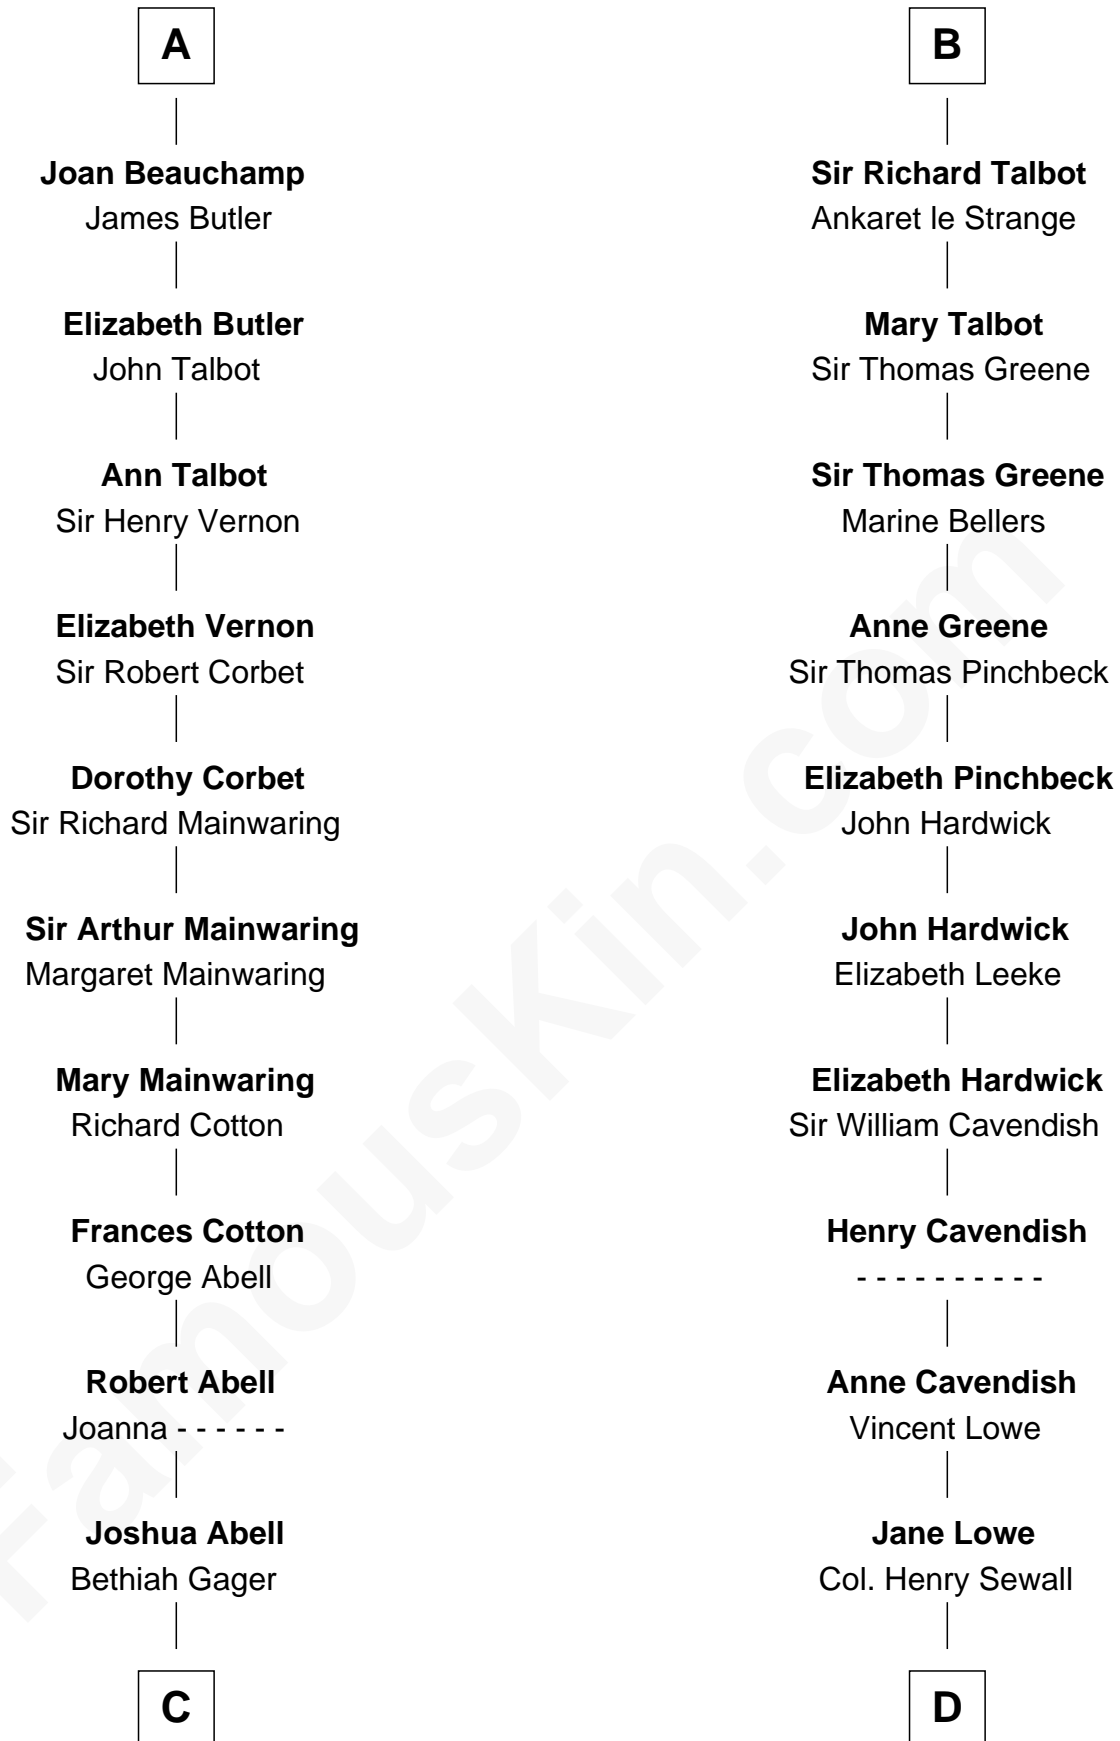

FamousKin.com Relationship Chart of

C. W. Post

Founder of Post Cereals

20th cousin 1 time removed of

Daniel Carroll

Signer of the U.S. Constitution

C

Elizabeth Abell

John Lathrop

Azel Lathrop

Elizabeth Hyde

Erastus Lathrop

Sarah Bailey

Caroline Cushman Lathrop

Charles Rollin Post

C. W. Post