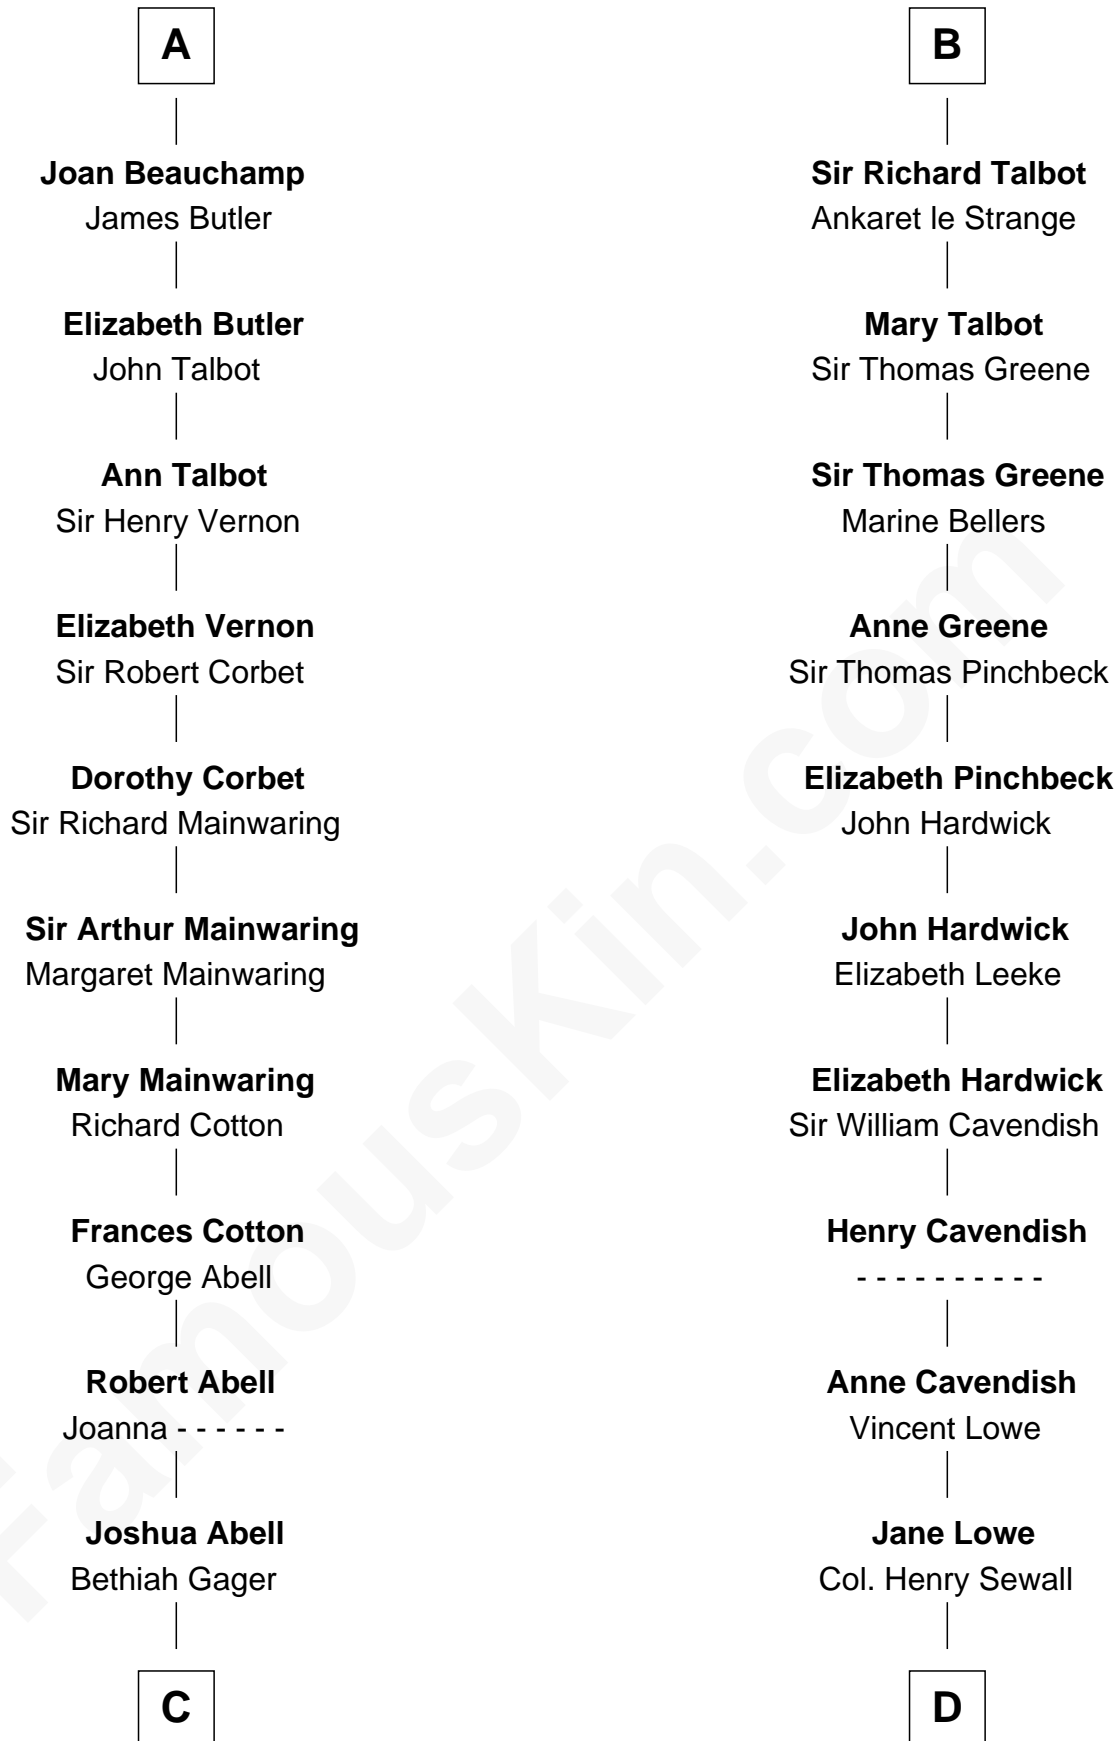

FamousKin.com Relationship Chart of

C. W. Post

Founder of Post Cereals

20th cousin 1 time removed of

Daniel Carroll

Signer of the U.S. Constitution

C

Elizabeth Abell

John Lathrop

Azel Lathrop

Elizabeth Hyde

Erastus Lathrop

Sarah Bailey

Caroline Cushman Lathrop

Charles Rollin Post

C. W. Post