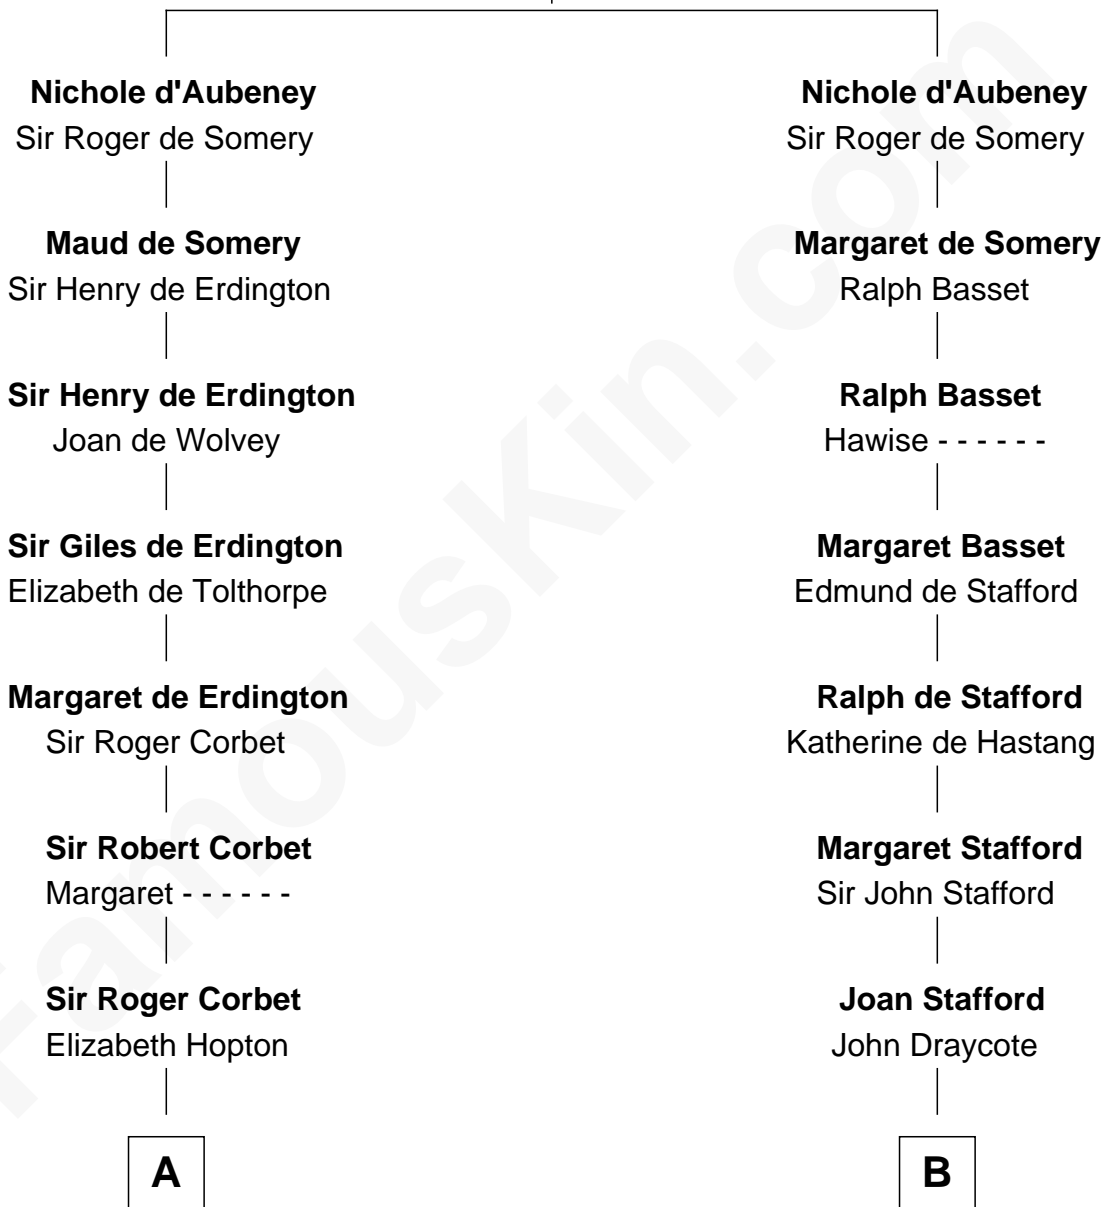

FamousKin.com Relationship Chart of

C. W. Post

Founder of Post Cereals

19th cousin of

Daniel Carroll

Signer of the U.S. Constitution

William d'Aubenev
Mabel of Chester

C

Erastus Lathrop

Sarah Bailey

Caroline Cushman Lathrop

Charles Rollin Post

C. W. Post

Founder of Post Cereals

D

Anne Digges