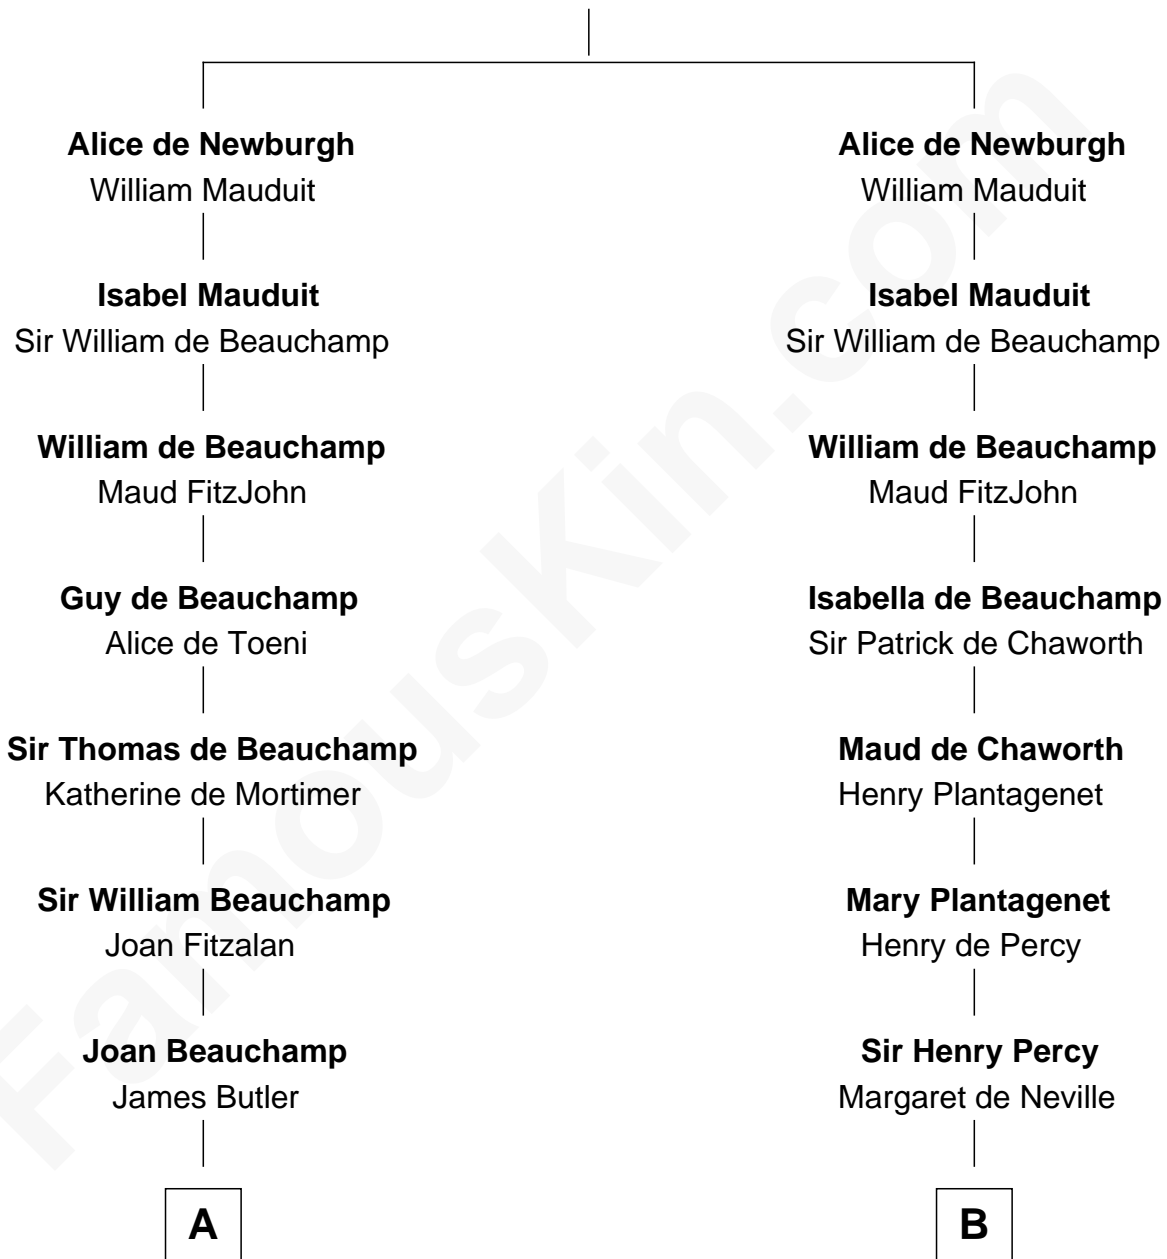

# FamousKin.com Relationship Chart of

**C. W. Post**

*Founder of Post Cereals*

20th cousin of

**Daniel Carroll**

*Signer of the U.S. Constitution*

**Waleran de Newburgh**

Alice de Harcourt

**C**

**Azel Lathrop**  
Elizabeth Hyde

**Erastus Lathrop**  
Sarah Bailey

**Caroline Cushman Lathrop**  
Charles Rollin Post

**C. W. Post**  
*Founder of Post Cereals*

**D**

**William Digges**  
Elizabeth Sewall

**Anne Digges**  
Henry Darnall

**Eleanor Darnall**  
Daniel Carroll

**Daniel Carroll**  
*Signer of the U.S. Constitution*