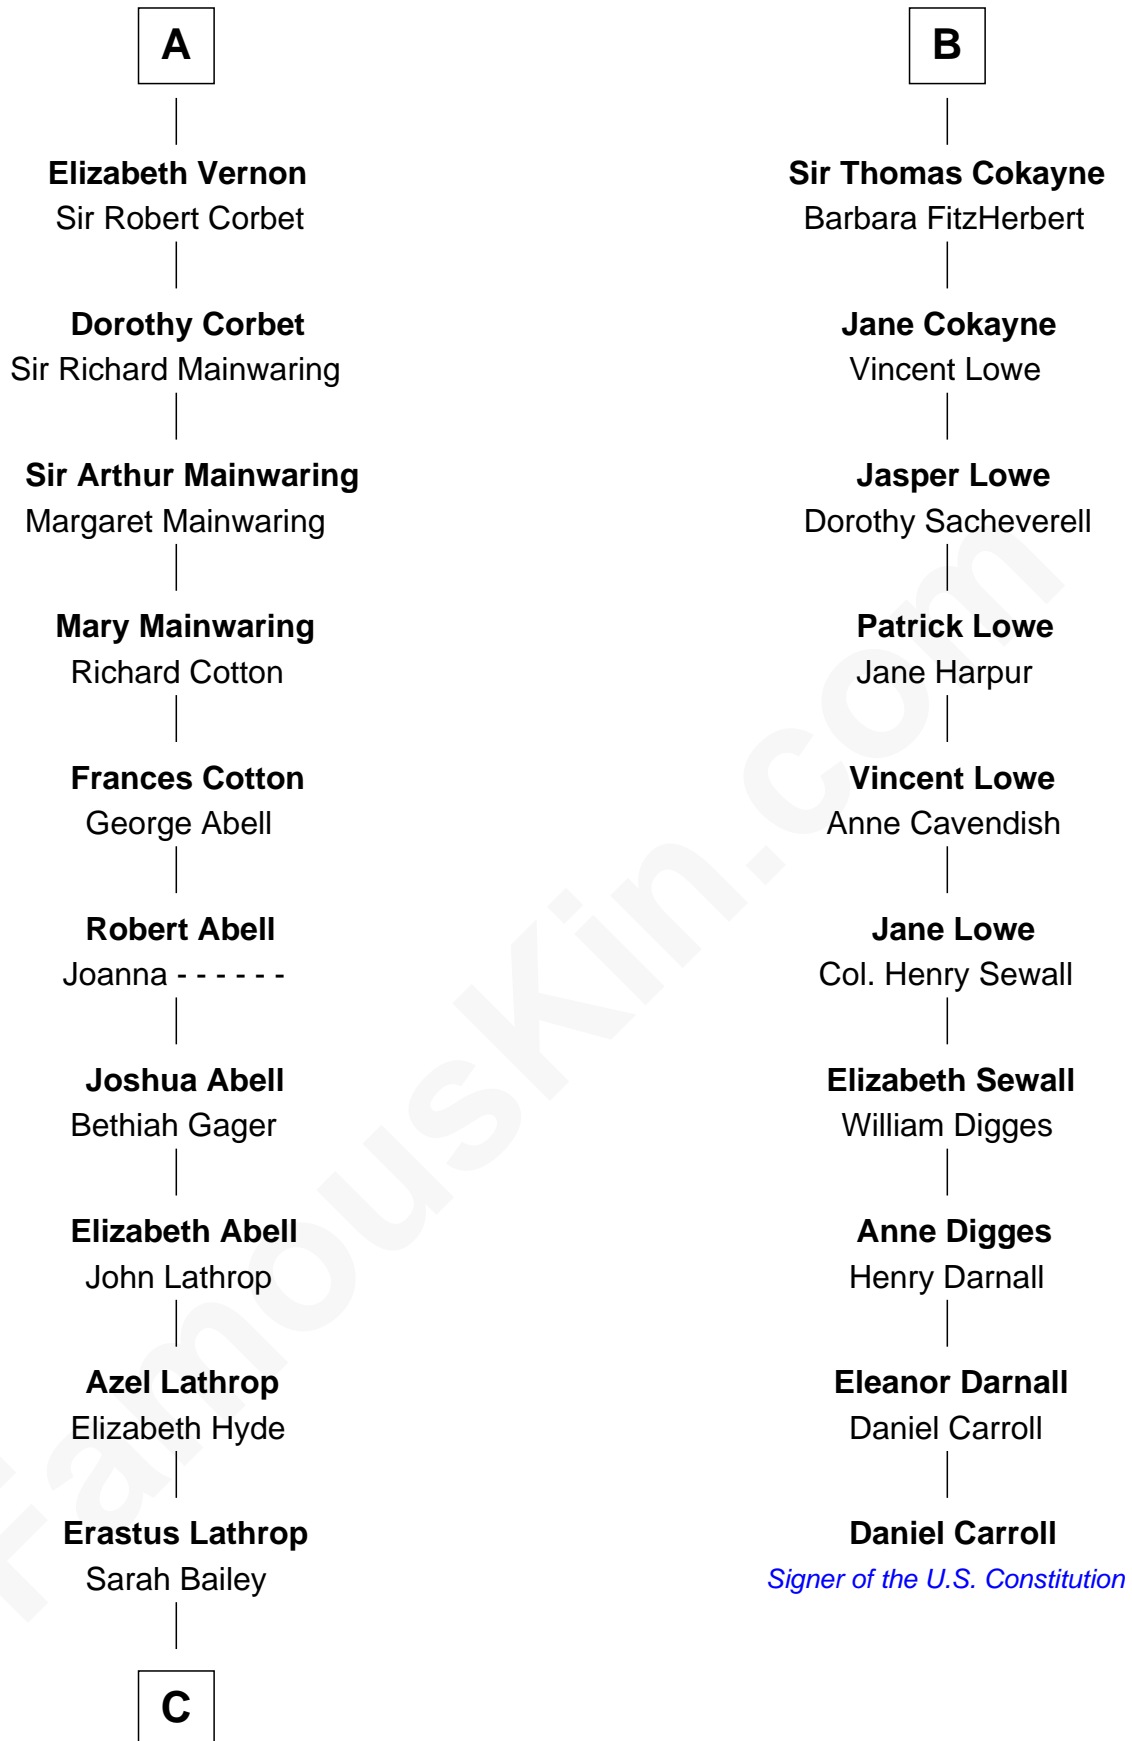

# FamousKin.com Relationship Chart of

**C. W. Post**

*Founder of Post Cereals*

16th cousin 2 times removed of

**Daniel Carroll**

*Signer of the U.S. Constitution*

**Sir Robert de Ros**

Isabel de Aubeney

**C**

—  
**Caroline Cushman Lathrop**

Charles Rollin Post

—  
**C. W. Post**

*Founder of Post Cereals*

FamousKin.com