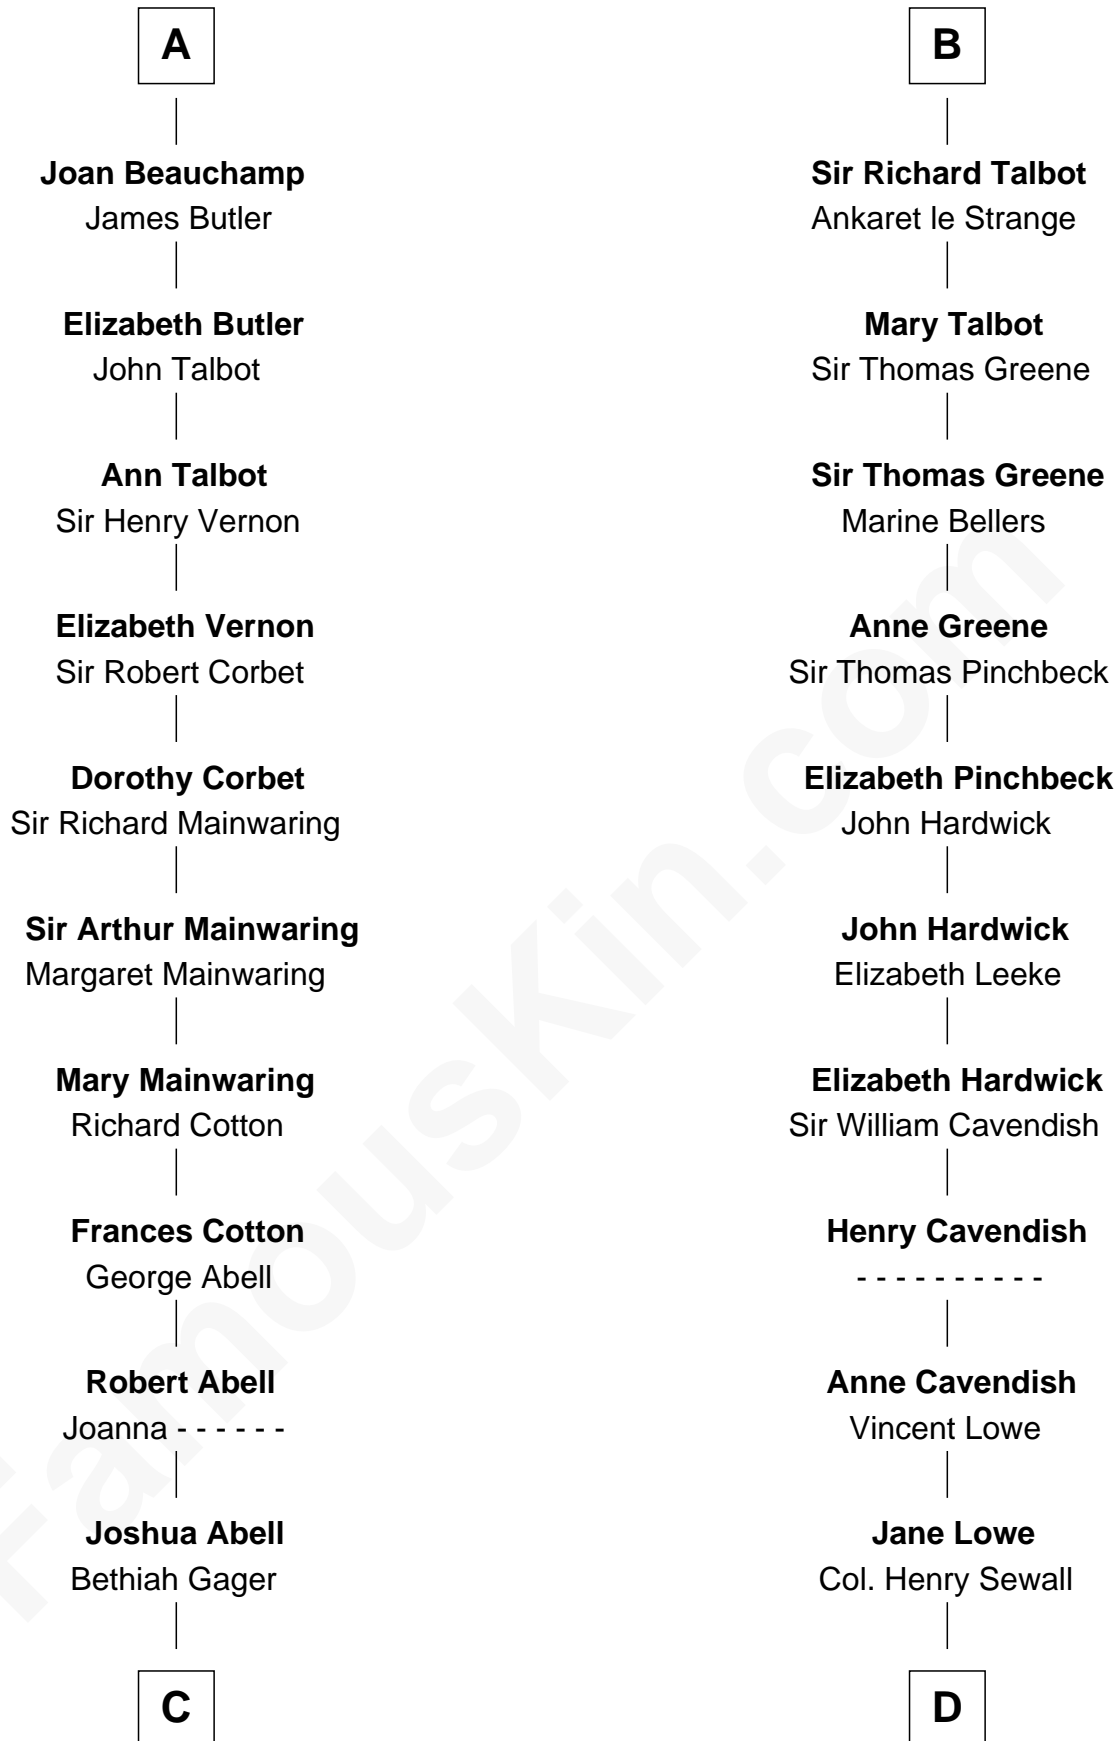

# FamousKin.com Relationship Chart of

**C. W. Post**

*Founder of Post Cereals*

20th cousin 1 time removed of

**Daniel Carroll**

*Signer of the U.S. Constitution*

**Richard Fitzgilbert de Clare**  
Adeliza de Meschines

**C**

**Elizabeth Abell**

John Lathrop

**Azel Lathrop**

Elizabeth Hyde

**Erastus Lathrop**

Sarah Bailey

**Caroline Cushman Lathrop**