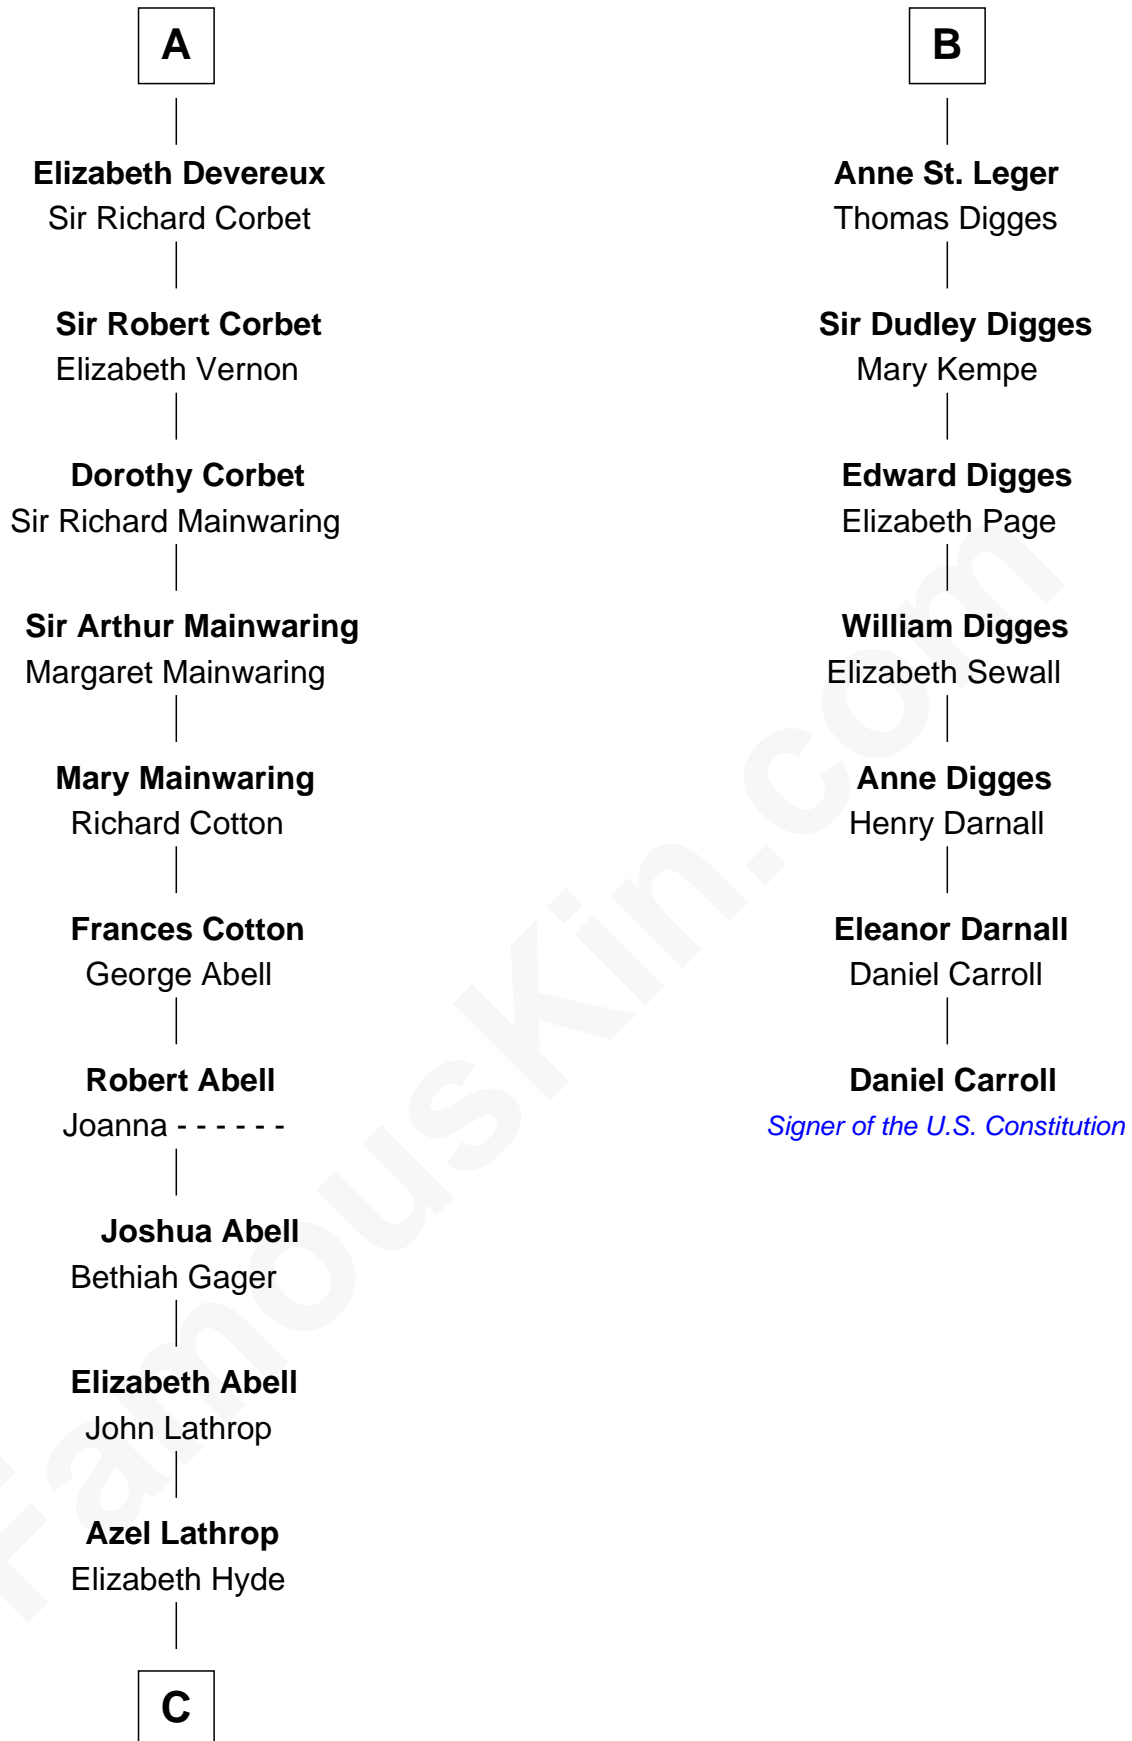

# FamousKin.com Relationship Chart of

**C. W. Post**

*Founder of Post Cereals*

13th cousin 6 times removed of

**Daniel Carroll**

*Signer of the U.S. Constitution*

**Sir Hugh I de Audley**

Iseult de Mortimer

**C**

Erastus Lathrop

Sarah Bailey

Caroline Cushman Lathrop

Charles Rollin Post

**C. W. Post**

*Founder of Post Cereals*

FamousKin.com