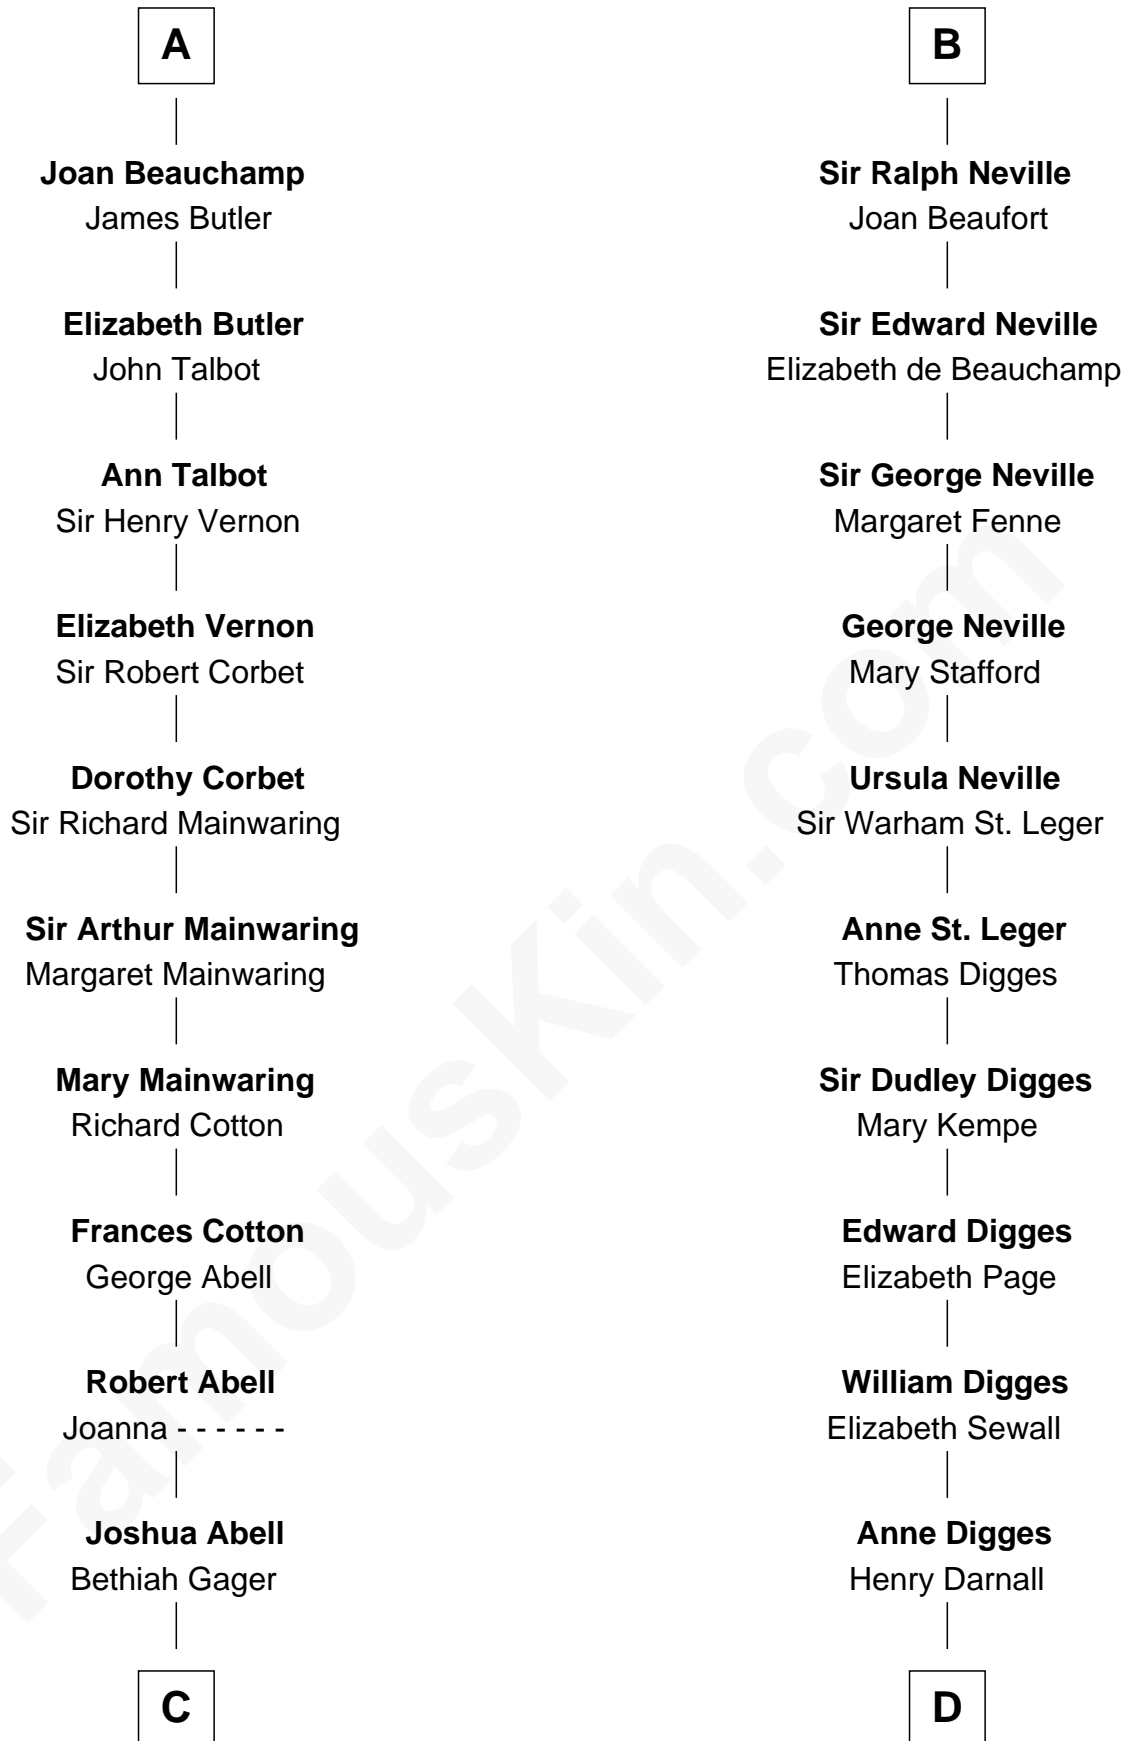

FamousKin.com Relationship Chart of

C. W. Post

Founder of Post Cereals

18th cousin 3 times removed of

Daniel Carroll

Signer of the U.S. Constitution

Sir Ralph de Tony

Margaret Beaumont

C

Elizabeth Abell

John Lathrop

Azel Lathrop

Elizabeth Hyde

Erastus Lathrop

Sarah Bailey

Caroline Cushman Lathrop