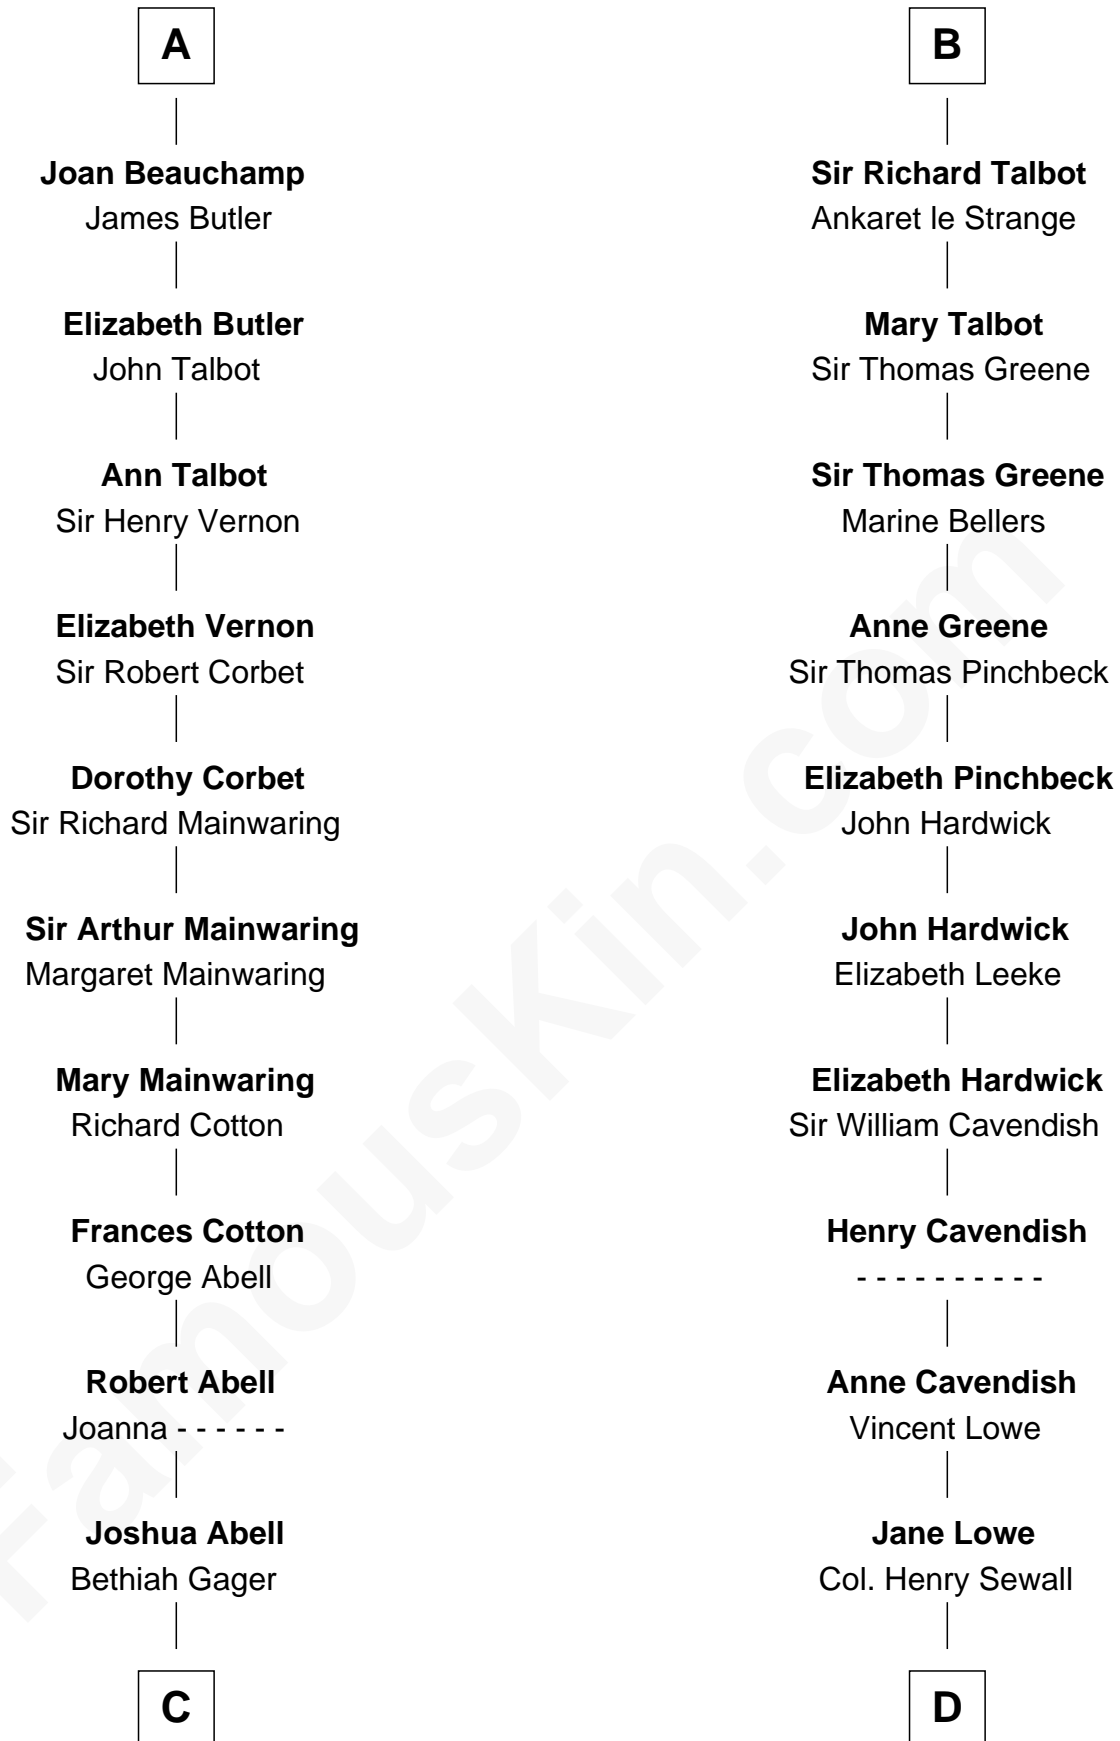

FamousKin.com Relationship Chart of

C. W. Post

Founder of Post Cereals

20th cousin 1 time removed of

Daniel Carroll

Signer of the U.S. Constitution

Geoffrey de Mandeville

Rohese de Vere

C

Elizabeth Abell

John Lathrop

Azel Lathrop

Elizabeth Hyde

Erastus Lathrop

Sarah Bailey

Caroline Cushman Lathrop