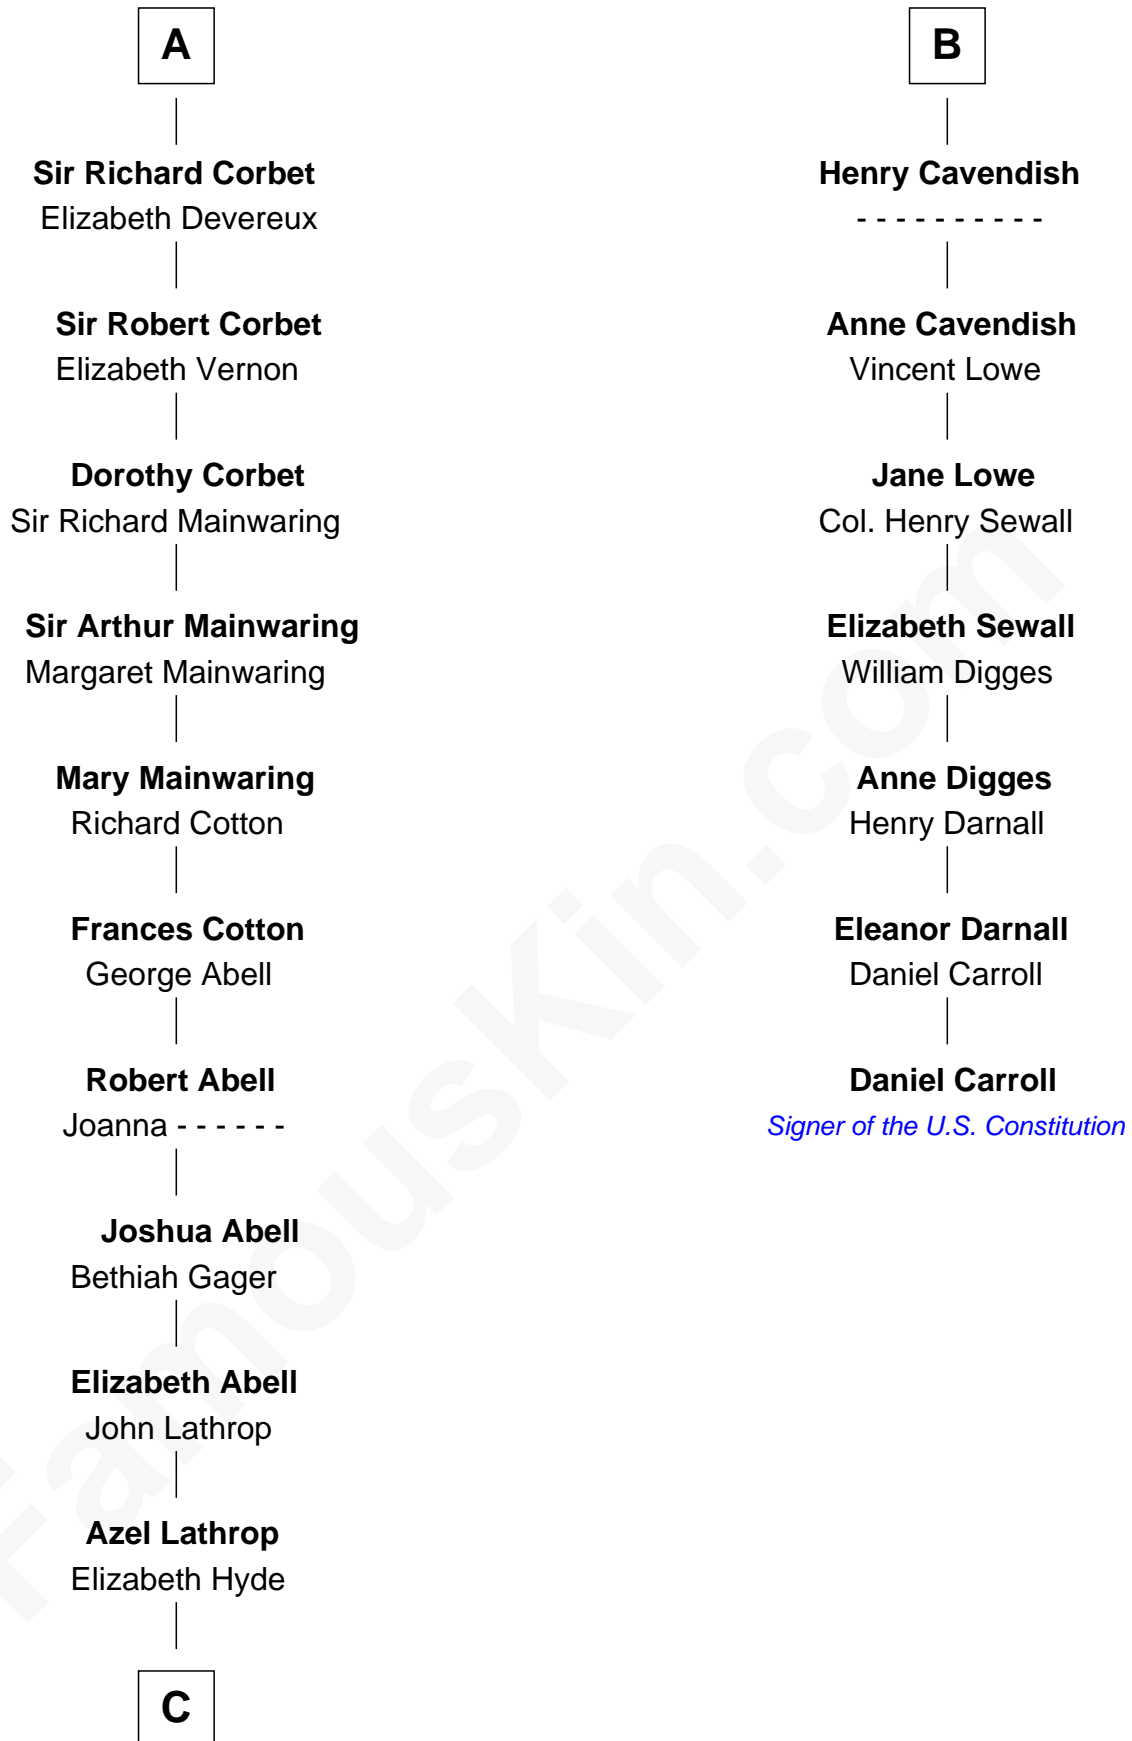

FamousKin.com Relationship Chart of

C. W. Post

Founder of Post Cereals

13th cousin 6 times removed of

Daniel Carroll

Signer of the U.S. Constitution

Sir Gilbert Talbot

Pernel le Boteler

Elizabeth Talbot

Sir Henry de Grey

Richard Grey

Blanche de la Vache

Alice Grey

Sir William Burley

Elizabeth Burley

Sir John Hopton

Ankaret le Strange

Mary Talbot

Sir Thomas Greene

Sir Thomas Greene

Marine Bellers

Anne Greene

Sir Thomas Pinchbeck

Elizabeth Pinchbeck

John Hardwick

John Hardwick

Elizabeth Leeke

Elizabeth Hardwick

Sir William Cavendish

B

C

Erastus Lathrop